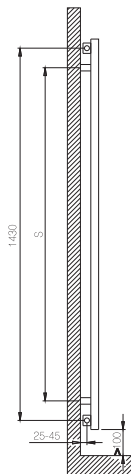

aden

material	finish	electric version	wall installation	warranty
stainless steel	satin polished	600 W	vertical horizontal	5 years

max. working pressure: 10 bar
max. working temperature: 95°C
all dimensions are in mm.
connections 1/2"

Product Code	Width	Height	Depth	Connection Centers	Tube Quantity	Assembly Axis		Weight	Water Capacity	THERMAL POWER		
	W	H	D	C		S	L	kg.	lit.	btu	k/cal	watt
ADE029015000509	290	1500	65	290	5	240	1280	12,3	10,1	2195	553	643

Vermogen (Watt) berekend op 75/65/20 graden Delta T50
Bij 90/70/20 graden vermenigvuldig het vermogen met 1.26