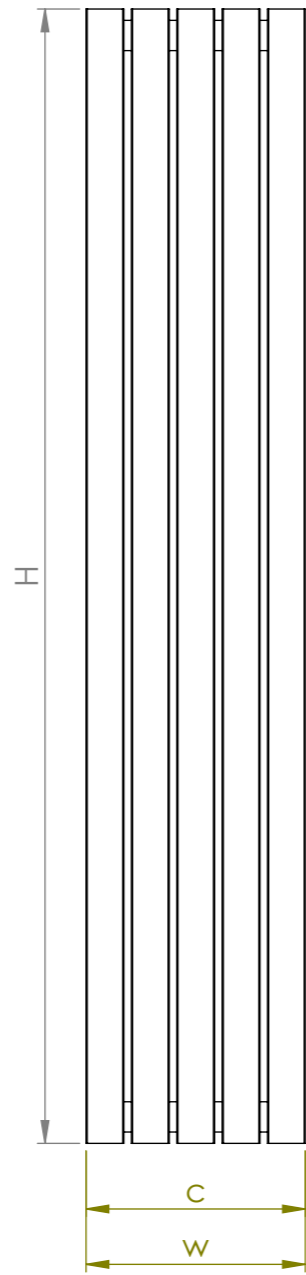

aden

SIMPLE TOUCH

Vertical bars, stainless steel's soft touch, very sole, very simple and very comforting.

technical specs page 103

aden

material	finish	electric version	wall installation	warranty
stainless steel	satin polished	600 W	vertical horizontal	5 years

max. working pressure: 10 bar
 max. working temperature: 95°C
 all dimensions are in mm.
 connections 1/2"

Product Code	Width	Height	Depth	Connection Centers	Tube Quantity	Assembly Axis		Weight	Water Capacity	THERMAL POWER		
	W	H	D	C		S	L	kg.	lit.	btu	k/cal	watt
ADE029015000509	290	1500	65	290	5	240	1280	12,3	10,1	2195	553	643

x4 Pieces

x1 Pieces

x4 Pieces

x8 Pieces

x1 Pieces

x1 Pieces

Top View

Side View
Assembly Axis

Inlet / Outlet : 1/2" BSP DIN ISO 228

Product Code	Width	Height	Depth	Connection Centers	Tube Quantity	Assembly Axis		Weight	Water Capacity
	W	H	D	C		S	L	kg.	lt.
ADE029015000509	290	1500	65	290	5	240	1280	12,3	10,1