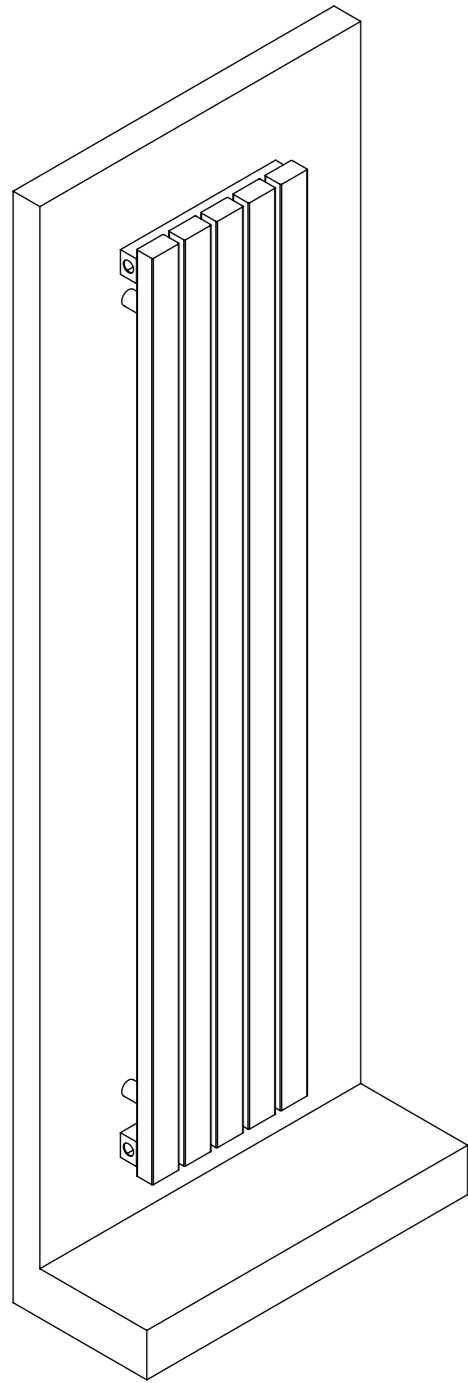

aden

SIMPLE TOUCH

Vertical bars, stainless steel's soft touch, very sole, very simple and very comforting.

technical specs page 103

aden

material	finish	electric version	wall installation	warranty
stainless steel	satin polished	600 W	vertical horizontal	5 years

max. working pressure: 10 bar
 max. working temperature: 95°C
 all dimensions are in mm.
 connections 1/2"

Product Code	Width	Height	Depth	Connection Centers	Tube Quantity	Assembly Axis		Weight	Water Capacity	THERMAL POWER		
	W	H	D	C		S	L	kg.	lit.	btu	k/cal	watt
ADE029015000509	290	1500	65	290	5	240	1280	12,3	10,1	2195	553	643

x4 Pieces

x1 Pieces

x4 Pieces

x8 Pieces

x1 Pieces

x1 Pieces

Top View

Side View
Assembly Axis

Inlet / Outlet : 1/2" BSP DIN ISO 228

Product Code	Width	Height	Depth	Connection Centers	Tube Quantity	Assembly Axis		Weight	Water Capacity
	W	H	D	C		S	L	kg.	lt.
ADE029015000509	290	1500	65	290	5	240	1280	12,3	10,1