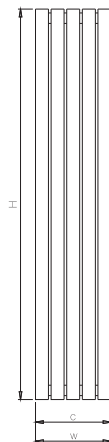

aden

SIMPLE TOUCH

Vertical bars, stainless steel's soft touch, very sole, very simple and very comforting.

technical specs page 103

aden

material	finish	electric version	wall installation	warranty
stainless steel	satin polished	600 W	vertical horizontal	5 years

max. working pressure: 10 bar
 max. working temperature: 95°C
 all dimensions are in mm.
 connections 1/2"

Product Code	Width	Height	Depth	Connection Centers	Tube Quantity	Assembly Axis		Weight	Water Capacity	THERMAL POWER		
	W	H	D	C		S	L	kg.	lit.	btu	k/cal	watt
ADE029015000509	290	1500	65	290	5	240	1280	12,3	10,1	2195	553	643

x4 Pieces

x1 Pieces

x4 Pieces

x8 Pieces

x1 Pieces

x1 Pieces

Top View

Side View
Assembly Axis

Inlet / Outlet : 1/2" BSP DIN ISO 228

Product Code	Width	Height	Depth	Connection Centers	Tube Quantity	Assembly Axis		Weight	Water Capacity
	W	H	D	C		S	L	kg.	lt.
ADE029015000509	290	1500	65	290	5	240	1280	12,3	10,1