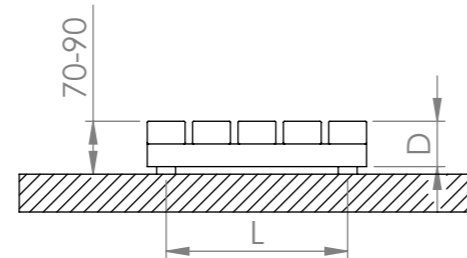

max. working pressure: 10 bar
 max. working temperature: 95°C
 all dimensions are in mm.
 connections 1/2"

Product Code	Width	Height	Depth	Connection Centers	Tube Quantity	Assembly Axis		Weight	Water Capacity	THERMAL POWER		
	W	H	D	C		S	L	kg.	lit.	btu	k/cal	watt
ADE029015000509	290	1500	65	290	5	240	1280	12,3	10,1	2195	553	643

x4 Pieces

x1 Pieces

x4 Pieces

x8 Pieces

x1 Pieces

x1 Pieces

Top View

Side View
Assembly Axis

Inlet / Outlet : 1/2" BSP DIN ISO 228

Product Code	Width	Height	Depth	Connection Centers	Tube Quantity	Assembly Axis		Weight	Water Capacity
	W	H	D	C		S	L	kg.	lt.
ADE029015000509	290	1500	65	290	5	240	1280	12,3	10,1