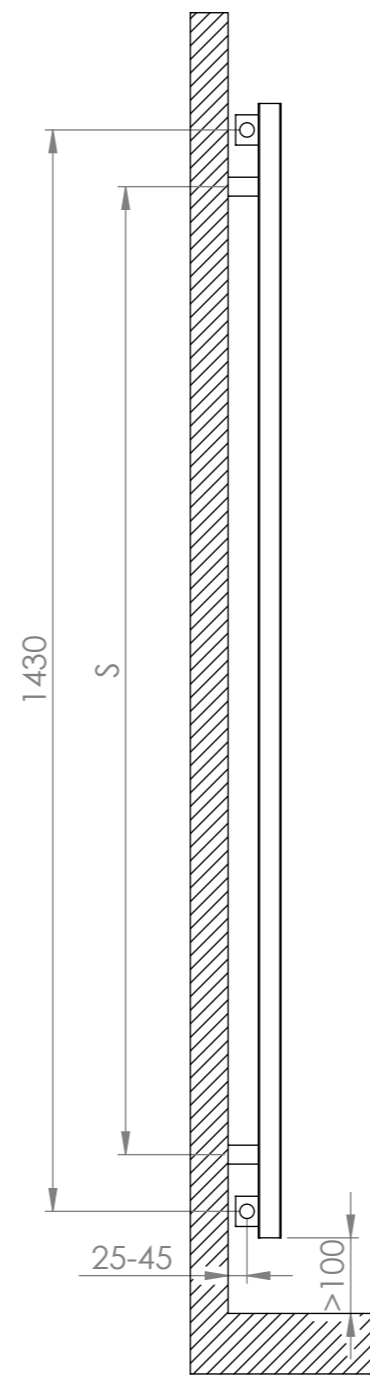

aden

SIMPLE TOUCH

Vertical bars, stainless steel's soft touch, very sole, very simple and very comforting.

technical specs page 103

aden

material	finish	electric version	wall installation	warranty
stainless steel	satin polished	600 W	vertical horizontal	5 years

max. working pressure: 10 bar
 max. working temperature: 95°C
 all dimensions are in mm.
 connections 1/2"

Product Code	Width	Height	Depth	Connection Centers	Tube Quantity	Assembly Axis		Weight	Water Capacity	THERMAL POWER		
	W	H	D	C		S	L	kg.	lit.	btu	k/cal	watt
ADE029015000509	290	1500	65	290	5	240	1280	12,3	10,1	2195	553	643

x4 Pieces

x1 Pieces

x4 Pieces

x8 Pieces

x1 Pieces

x1 Pieces

Top View

Side View
Assembly Axis

Inlet / Outlet : 1/2" BSP DIN ISO 228

Product Code	Width	Height	Depth	Connection Centers	Tube Quantity	Assembly Axis		Weight	Water Capacity
	W	H	D	C		S	L	kg.	lt.
ADE029015000509	290	1500	65	290	5	240	1280	12,3	10,1