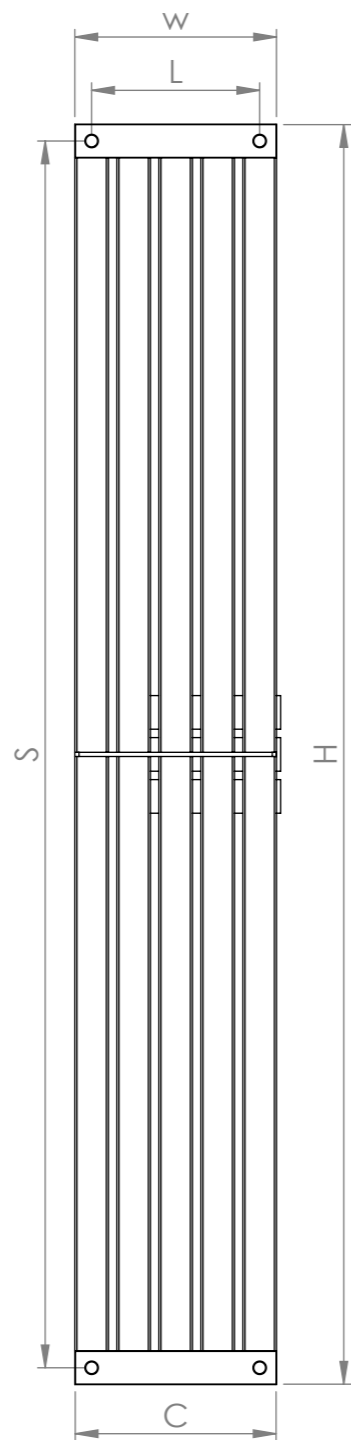

max. working pressure: 10 bar
 max. working temperature: 95°C
 all dimensions are in mm.
 connections 1/2"

Product Code	Width	Height	Depth	Connection Centers	Tube Quantity	Assembly Axis		Weight	Water Capacity	THERMAL POWER		
	W	H	D	C		S	L	kg.	lt.	btu	k/cal	watt
ADO024010000509	240	1000	77	240	5	960	200	7,7	1,7	1386	349	406
ADO024015000509	240	1500	77	240	5	1460	200	10,3	2,4	2007	506	588
ADO024018000509	240	1800	77	240	5	1760	200	12,1	2,8	2382	600	698
ADO024020000509	240	2000	77	240	5	1960	200	13,2	3	2631	663	771

carisa[®]
design radiator

Product Code	Width	Height	Depth	Connection Centers	Tube Quantity	Assembly Axis		Weight
	W	H	D	C		S	L	
ADO024010000509	240	1000	77	240	5	960	200	7,7
ADO024015000509	240	1500	77	240	5	1460	200	10,3
ADO024018000509	240	1800	77	240	5	1760	200	12,1
ADO024020000509	240	2000	77	240	5	1960	200	13,2