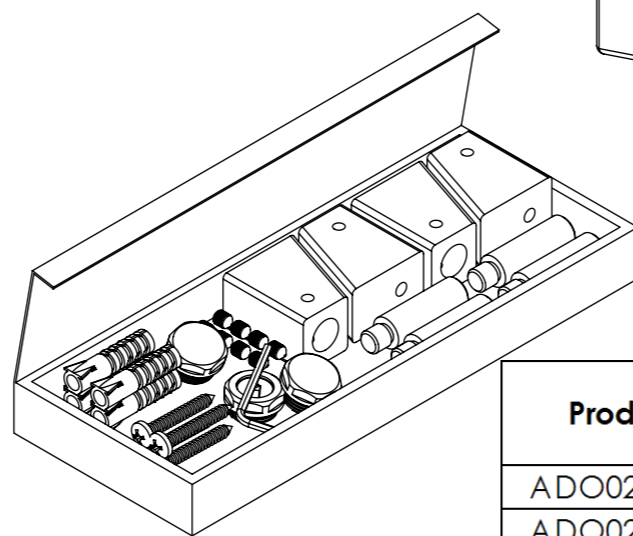

max. working pressure: 10 bar
 max. working temperature: 95°C
 all dimensions are in mm.
 connections 1/2"

Product Code	Width	Height	Depth	Connection Centers	Tube Quantity	Assembly Axis		Weight	Water Capacity	THERMAL POWER		
	W	H	D	C		S	L	kg.	lt.	btu	k/cal	watt
ADO024010000509	240	1000	77	240	5	960	200	7,7	1,7	1386	349	406
ADO024015000509	240	1500	77	240	5	1460	200	10,3	2,4	2007	506	588
ADO024018000509	240	1800	77	240	5	1760	200	12,1	2,8	2382	600	698
ADO024020000509	240	2000	77	240	5	1960	200	13,2	3	2631	663	771

carisa[®]
design radiator

Product Code	Width	Height	Depth	Connection Centers	Tube Quantity	Assembly Axis		Weight
	W	H	D	C		S	L	
ADO024010000509	240	1000	77	240	5	960	200	7,7
ADO024015000509	240	1500	77	240	5	1460	200	10,3
ADO024018000509	240	1800	77	240	5	1760	200	12,1
ADO024020000509	240	2000	77	240	5	1960	200	13,2