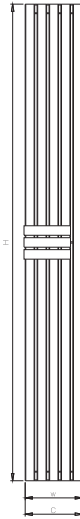

TIMELESS ELEGANCE

This is the radiator without limits. It can heat any place in your home, as well as giving elegance to your space with the futuristic look of stainless steel.

adonis

material	finish	electric version	wall installation	warranty
stainless steel	satin polished	not available	vertical	10 years

max. working pressure: 10 bar
 max. working temperature: 95°C
 all dimensions are in mm.
 connections 1/2"

Product Code	Width	Height	Depth	Connection Centers	Tube Quantity	Assembly Axis		Weight	Water Capacity	THERMAL POWER		
	W	H	D	C		S	L	kg.	lt.	btu	k/cal	watt
ADO024010000509	240	1000	77	240	5	960	200	7,7	1,7	1386	349	406
ADO024015000509	240	1500	77	240	5	1460	200	10,3	2,4	2007	506	588
ADO024018000509	240	1800	77	240	5	1760	200	12,1	2,8	2382	600	698
ADO024020000509	240	2000	77	240	5	1960	200	13,2	3	2631	663	771

Vermogen (Watt) berekend op 75/65/20 graden Delta T50
 Bij 90/70/20 graden vermenigvuldig het vermogen met 1.26

ADONIS

The contents of this document are property of Termosan® and could not be copied, reproduced or disclosed to a third party without written consent of the proprietor.

carisa[®]
design radiator

Product Code	Width	Height	Depth	Connection Centers	Tube Quantity	Assembly Axis		Weight
	W	H	D	C		S	L	
ADO024010000509	240	1000	77	240	5	960	200	7,7
ADO024015000509	240	1500	77	240	5	1460	200	10,3
ADO024018000509	240	1800	77	240	5	1760	200	12,1
ADO024020000509	240	2000	77	240	5	1960	200	13,2