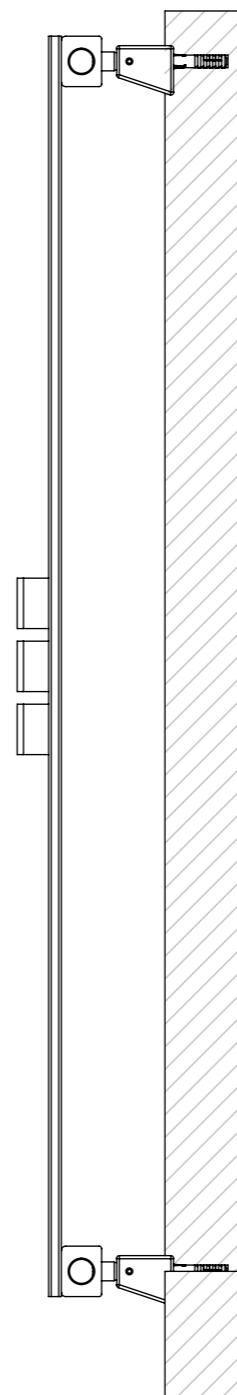

TIMELESS ELEGANCE

This is the radiator without limits. It can heat any place in your home, as well as giving elegance to your space with the futuristic look of stainless steel.

adonis

material	finish	electric version	wall installation	warranty
stainless steel	satin polished	not available	vertical	10 years

max. working pressure: 10 bar
 max. working temperature: 95°C
 all dimensions are in mm.
 connections 1/2"

Product Code	Width	Height	Depth	Connection Centers	Tube Quantity	Assembly Axis		Weight	Water Capacity	THERMAL POWER		
	W	H	D	C		S	L	kg.	lt.	btu	k/cal	watt
ADO024010000509	240	1000	77	240	5	960	200	7,7	1,7	1386	349	406
ADO024015000509	240	1500	77	240	5	1460	200	10,3	2,4	2007	506	588
ADO024018000509	240	1800	77	240	5	1760	200	12,1	2,8	2382	600	698
ADO024020000509	240	2000	77	240	5	1960	200	13,2	3	2631	663	771

carisa[®]
design radiator

Product Code	Width	Height	Depth	Connection Centers	Tube Quantity	Assembly Axis		Weight
	W	H	D	C		S	L	
ADO024010000509	240	1000	77	240	5	960	200	7,7
ADO024015000509	240	1500	77	240	5	1460	200	10,3
ADO024018000509	240	1800	77	240	5	1760	200	12,1
ADO024020000509	240	2000	77	240	5	1960	200	13,2