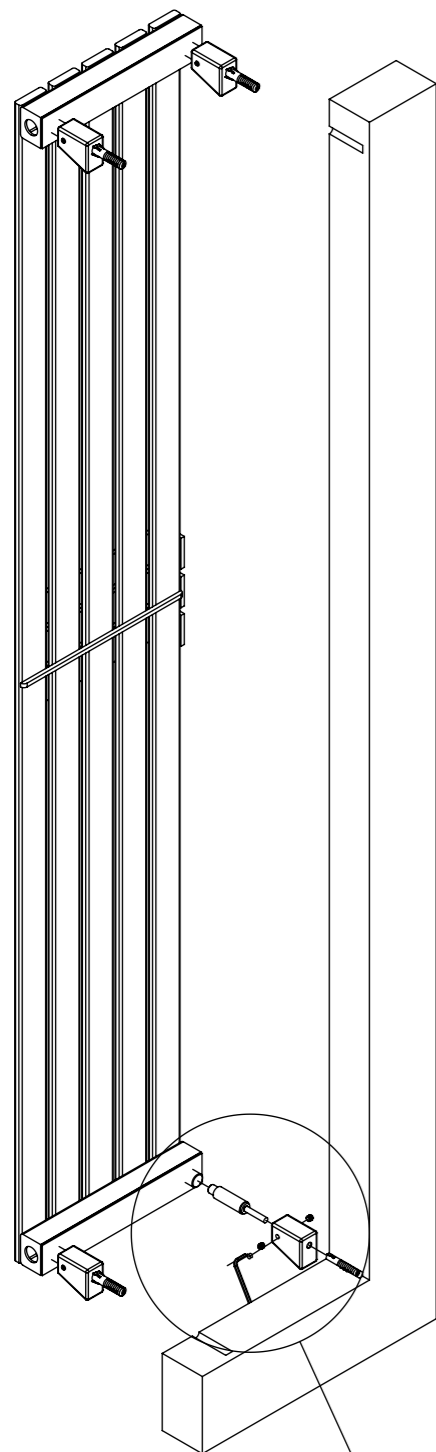

max. working pressure: 10 bar
 max. working temperature: 95°C
 all dimensions are in mm.
 connections 1/2"

Product Code	Width	Height	Depth	Connection Centers	Tube Quantity	Assembly Axis		Weight	Water Capacity	THERMAL POWER		
	W	H	D	C		S	L	kg.	lt.	btu	k/cal	watt
ADO024010000509	240	1000	77	240	5	960	200	7,7	1,7	1386	349	406
ADO024015000509	240	1500	77	240	5	1460	200	10,3	2,4	2007	506	588
ADO024018000509	240	1800	77	240	5	1760	200	12,1	2,8	2382	600	698
ADO024020000509	240	2000	77	240	5	1960	200	13,2	3	2631	663	771

carisa[®]
design radiator

Product Code	Width	Height	Depth	Connection Centers	Tube Quantity	Assembly Axis		Weight
	W	H	D	C		S	L	
ADO024010000509	240	1000	77	240	5	960	200	7,7
ADO024015000509	240	1500	77	240	5	1460	200	10,3
ADO024018000509	240	1800	77	240	5	1760	200	12,1
ADO024020000509	240	2000	77	240	5	1960	200	13,2