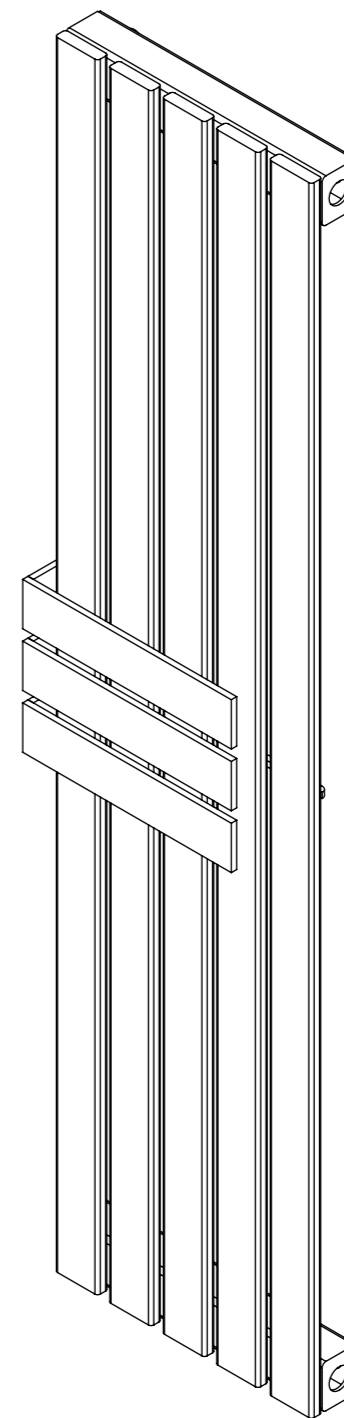

max. working pressure: 10 bar
 max. working temperature: 95°C
 all dimensions are in mm.
 connections 1/2"

Product Code	Width	Height	Depth	Connection Centers	Tube Quantity	Assembly Axis		Weight	Water Capacity	THERMAL POWER		
	W	H	D	C		S	L	kg.	lt.	btu	k/cal	watt
ADO024010000509	240	1000	77	240	5	960	200	7,7	1,7	1386	349	406
ADO024015000509	240	1500	77	240	5	1460	200	10,3	2,4	2007	506	588
ADO024018000509	240	1800	77	240	5	1760	200	12,1	2,8	2382	600	698
ADO024020000509	240	2000	77	240	5	1960	200	13,2	3	2631	663	771

carisa[®]
design radiator

Product Code	Width	Height	Depth	Connection Centers	Tube Quantity	Assembly Axis		Weight
	W	H	D	C		S	L	
ADO024010000509	240	1000	77	240	5	960	200	7,7
ADO024015000509	240	1500	77	240	5	1460	200	10,3
ADO024018000509	240	1800	77	240	5	1760	200	12,1
ADO024020000509	240	2000	77	240	5	1960	200	13,2