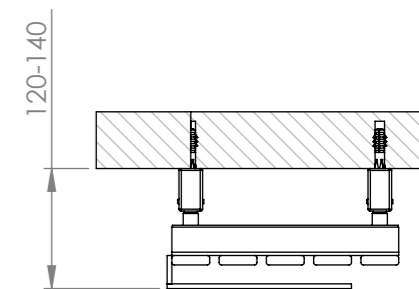

max. working pressure: 10 bar
 max. working temperature: 95°C
 all dimensions are in mm.
 connections 1/2"

Product Code	Width	Height	Depth	Connection Centers	Tube Quantity	Assembly Axis		Weight	Water Capacity	THERMAL POWER		
	W	H	D	C		S	L	kg.	lt.	btu	k/cal	watt
ADO024010000509	240	1000	77	240	5	960	200	7,7	1,7	1386	349	406
ADO024015000509	240	1500	77	240	5	1460	200	10,3	2,4	2007	506	588
ADO024018000509	240	1800	77	240	5	1760	200	12,1	2,8	2382	600	698
ADO024020000509	240	2000	77	240	5	1960	200	13,2	3	2631	663	771

carisa[®]
design radiator

Product Code	Width	Height	Depth	Connection Centers	Tube Quantity	Assembly Axis		Weight
	W	H	D	C		S	L	
ADO024010000509	240	1000	77	240	5	960	200	7,7
ADO024015000509	240	1500	77	240	5	1460	200	10,3
ADO024018000509	240	1800	77	240	5	1760	200	12,1
ADO024020000509	240	2000	77	240	5	1960	200	13,2