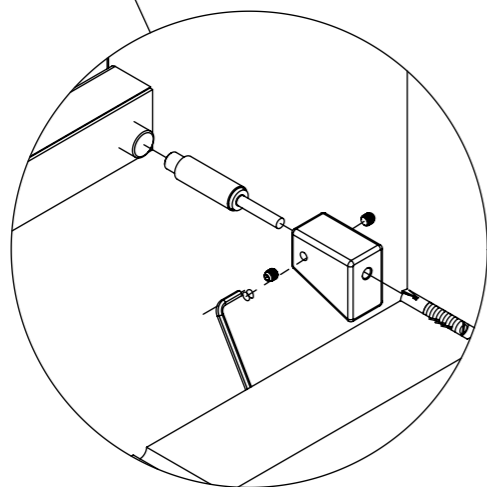

max. working pressure: 10 bar
 max. working temperature: 95°C
 all dimensions are in mm.
 connections 1/2"

Product Code	Width	Height	Depth	Connection Centers	Tube Quantity	Assembly Axis		Weight	Water Capacity	THERMAL POWER		
	W	H	D	C		S	L	kg.	lt.	btu	k/cal	watt
ADO024010000509	240	1000	77	240	5	960	200	7,7	1,7	1386	349	406
ADO024015000509	240	1500	77	240	5	1460	200	10,3	2,4	2007	506	588
ADO024018000509	240	1800	77	240	5	1760	200	12,1	2,8	2382	600	698
ADO024020000509	240	2000	77	240	5	1960	200	13,2	3	2631	663	771

carisa[®]
design radiator

Product Code	Width	Height	Depth	Connection Centers	Tube Quantity	Assembly Axis		Weight
	W	H	D	C		S	L	
ADO024010000509	240	1000	77	240	5	960	200	7,7
ADO024015000509	240	1500	77	240	5	1460	200	10,3
ADO024018000509	240	1800	77	240	5	1760	200	12,1
ADO024020000509	240	2000	77	240	5	1960	200	13,2