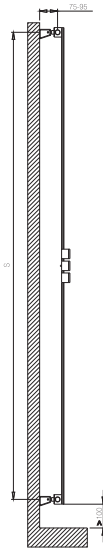

adonis

material	finish	electric version	wall installation	warranty
stainless steel	satin polished	not available	vertical	10 years

max. working pressure: 10 bar
max. working temperature: 95°C
all dimensions are in mm.
connections 1/2"

Product Code	Width	Height	Depth	Connection Centers	Tube Quantity	Assembly Axis		Weight	Water Capacity	THERMAL POWER		
	W	H	D	C		S	L	kg.	lt.	btu	k/cal	watt
ADO024010000509	240	1000	77	240	5	960	200	7,7	1,7	1386	349	406
ADO024015000509	240	1500	77	240	5	1460	200	10,3	2,4	2007	506	588
ADO024018000509	240	1800	77	240	5	1760	200	12,1	2,8	2382	600	698
ADO024020000509	240	2000	77	240	5	1960	200	13,2	3	2631	663	771

Vermogen (Watt) berekend op 75/65/20 graden Delta T50
Bij 90/70/20 graden vermenigvuldig het vermogen met 1.26