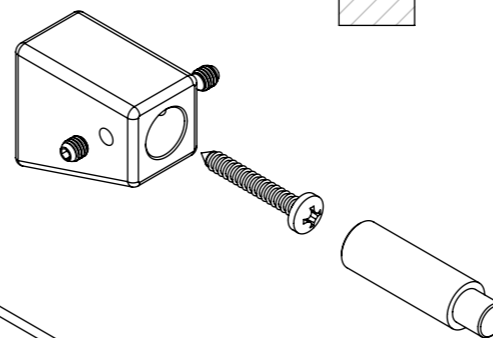

TIMELESS ELEGANCE

This is the radiator without limits. It can heat any place in your home, as well as giving elegance to your space with the futuristic look of stainless steel.

adonis

material	finish	electric version	wall installation	warranty
stainless steel	satin polished	not available	vertical	10 years

max. working pressure: 10 bar
 max. working temperature: 95°C
 all dimensions are in mm.
 connections 1/2"

Product Code	Width	Height	Depth	Connection Centers	Tube Quantity	Assembly Axis		Weight	Water Capacity	THERMAL POWER		
	W	H	D	C		S	L	kg.	lt.	btu	k/cal	watt
ADO024010000509	240	1000	77	240	5	960	200	7,7	1,7	1386	349	406
ADO024015000509	240	1500	77	240	5	1460	200	10,3	2,4	2007	506	588
ADO024018000509	240	1800	77	240	5	1760	200	12,1	2,8	2382	600	698
ADO024020000509	240	2000	77	240	5	1960	200	13,2	3	2631	663	771

carisa[®]
design radiator

Product Code	Width	Height	Depth	Connection Centers	Tube Quantity	Assembly Axis		Weight
	W	H	D	C		S	L	
ADO024010000509	240	1000	77	240	5	960	200	7,7
ADO024015000509	240	1500	77	240	5	1460	200	10,3
ADO024018000509	240	1800	77	240	5	1760	200	12,1
ADO024020000509	240	2000	77	240	5	1960	200	13,2