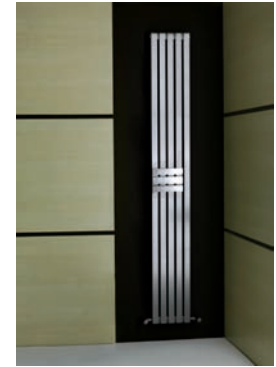

TIMELESS ELEGANCE

This is the radiator without limits. It can heat any place in your home, as well as giving elegance to your space with the futuristic look of stainless steel.

adonis

material	finish	electric version	wall installation	warranty
stainless steel	satin polished	not available	vertical	10 years

max. working pressure: 10 bar
 max. working temperature: 95°C
 all dimensions are in mm.
 connections 1/2"

Product Code	Width	Height	Depth	Connection Centers	Tube Quantity	Assembly Axis		Weight	Water Capacity	THERMAL POWER		
	W	H	D	C		S	L	kg.	lt.	btu	k/cal	watt
ADO024010000509	240	1000	77	240	5	960	200	7,7	1,7	1386	349	406
ADO024015000509	240	1500	77	240	5	1460	200	10,3	2,4	2007	506	588
ADO024018000509	240	1800	77	240	5	1760	200	12,1	2,8	2382	600	698
ADO024020000509	240	2000	77	240	5	1960	200	13,2	3	2631	663	771