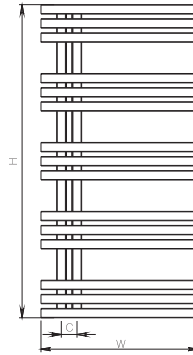

material	finish	electric version	wall installation	warranty
stainless steel	satin polished	600 W	vertical	5 years

max. working pressure: 10 bar
max. working temperature: 95°C
all dimensions are in mm.
connections 1/2"
middle connection available

Product Code	Width	Height	Depth	Connection Centers	Tube Quantity	Assembly Axis		Weight	Water Capacity	THERMAL POWER		
	W	H	D	C		S	L	kg.	lt.	btu	k/cal	watt
ALI050010001509	500	1000	60	50	15	850	130	11,5	10,6	1809	456	530

Vermogen (Watt) berekend op 75/65/20 graden Delta T50
Bij 90/70/20 graden vermenigvuldig het vermogen met 1.26