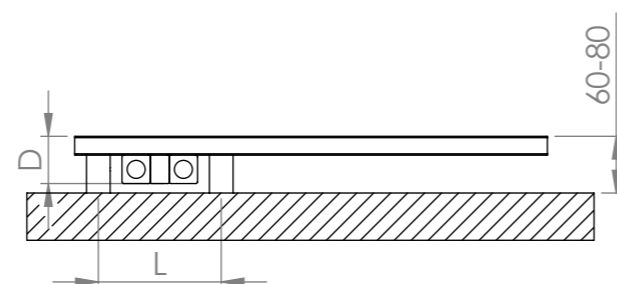

max. working pressure: 10 bar  
 max. working temperature: 95°C  
 all dimensions are in mm.  
 connections 1/2"  
 middle connection available

Product Code	Width	Height	Depth	Connection Centers	Tube Quantity	Assembly Axis		Weight	Water Capacity	THERMAL POWER		
	W	H	D	C		S	L	kg.	lt.	btu	k/cal	watt
ALI050010001509	500	1000	60	50	15	850	130	11,5	10,6	1809	456	530

# ALIAS

The contents of this document are property of Termosart® and should not be copied, reproduced or disclosed to a third party without written consent of the proprietor.

Front View

Side View

Back View  
Assembly Axis

Top View

- |    |   |                  |        |
|----|---|------------------|--------|
| 1- |  | Allen Key        | 1 pcs. |
| 2- |  | Brackets         | 4 pcs  |
| 3- |  | Short Bolt       | 4 pcs  |
| 4- |  | Set Screw        | 8 pcs  |
| 5- |  | Wall Plug        | 4 pcs  |
| 6- |  | Secrev, dia 6mm. | 4 pcs. |
| 7- |  | Air Vent         | 1 pcs  |
| 8- |  | Blanking Plug    | 1 pcs  |

Inlet / Outlet : 1/2" BSP(British Standart Pipe)  
DIN ISO 228

Product Code	Width	Height	Conn. Centers	Assembly Axis		Depth	No. Of Tubes
	W	H	C	S	L	D	
ALI050010001509	500	1000	50	880	130	50	15