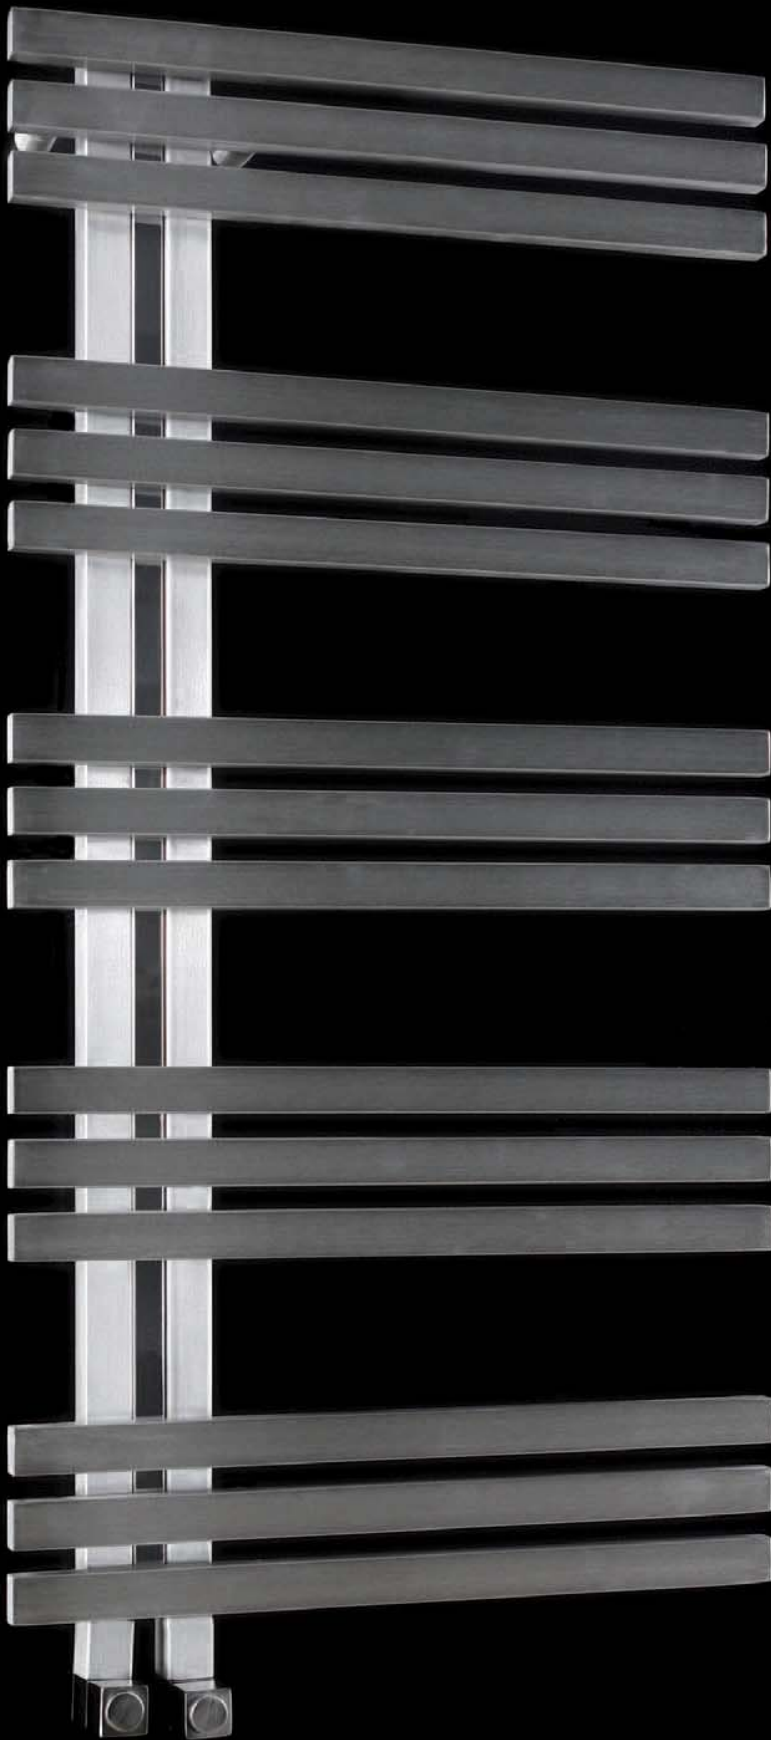

## AESTHETICAL AMBIANCE

Alias, perfectly designed stainless steel bars, tripled and grouped with elegance. A perfect solution in a bathroom or kitchen.

technical specs page 104

**alias**

material	finish	electric version	wall installation	warranty
stainless steel	satin polished	600 W	vertical	5 years