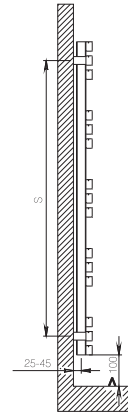

material	finish	electric version	wall installation	warranty
stainless steel	satin polished	600 W	vertical	5 years

max. working pressure: 10 bar
max. working temperature: 95°C
all dimensions are in mm.
connections 1/2"
middle connection available

Product Code	Width	Height	Depth	Connection Centers	Tube Quantity	Assembly Axis		Weight	Water Capacity	THERMAL POWER		
	W	H	D	C		S	L	kg.	lt.	btu	k/cal	watt
ALI050010001509	500	1000	60	50	15	850	130	11,5	10,6	1809	456	530

Vermogen (Watt) berekend op 75/65/20 graden Delta T50
Bij 90/70/20 graden vermenigvuldig het vermogen met 1.26