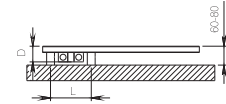

material	finish	electric version	wall installation	warranty
stainless steel	satin polished	600 W	vertical	5 years

max. working pressure: 10 bar
max. working temperature: 95°C
all dimensions are in mm.
connections 1/2"
middle connection available

Product Code	Width	Height	Depth	Connection Centers	Tube Quantity	Assembly Axis		Weight	Water Capacity	THERMAL POWER		
	W	H	D	C		S	L	kg.	lt.	btu	k/cal	watt
ALI050010001509	500	1000	60	50	15	850	130	11,5	10,6	1809	456	530

Vermogen (Watt) berekend op 75/65/20 graden Delta T50
Bij 90/70/20 graden vermenigvuldig het vermogen met 1.26