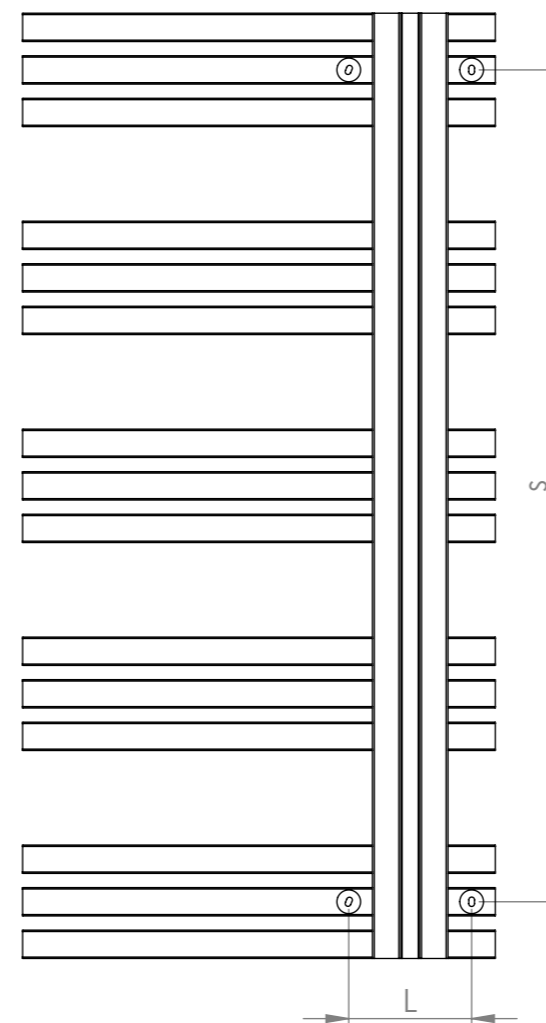

max. working pressure: 10 bar  
 max. working temperature: 95°C  
 all dimensions are in mm.  
 connections 1/2"  
 middle connection available

Product Code	Width	Height	Depth	Connection Centers	Tube Quantity	Assembly Axis		Weight	Water Capacity	THERMAL POWER		
	W	H	D	C		S	L	kg.	lt.	btu	k/cal	watt
ALI050010001509	500	1000	60	50	15	850	130	11,5	10,6	1809	456	530

# ALIAS

The contents of this document are property of Termosart® and should not be copied, reproduced or disclosed to a third party without written consent of the proprietor.

Front View

Side View

Back View  
Assembly Axis

Top View

- |    |   |                  |        |
|----|---|------------------|--------|
| 1- |  | Allen Key        | 1 pcs. |
| 2- |  | Brackets         | 4 pcs  |
| 3- |  | Short Bolt       | 4 pcs  |
| 4- |  | Set Screw        | 8 pcs  |
| 5- |  | Wall Plug        | 4 pcs  |
| 6- |  | Secrev, dia 6mm. | 4 pcs. |
| 7- |  | Air Vent         | 1 pcs  |
| 8- |  | Blanking Plug    | 1 pcs  |

Inlet / Outlet : 1/2" BSP(British Standart Pipe)  
DIN ISO 228

Product Code	Width	Height	Conn. Centers	Assembly Axis		Depth	No. Of Tubes
	W	H	C	S	L	D	
ALI050010001509	500	1000	50	880	130	50	15