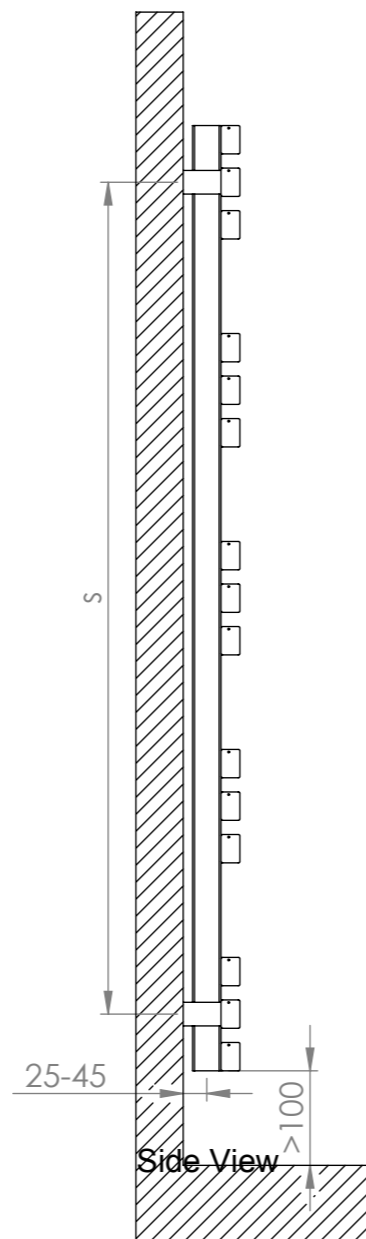

max. working pressure: 10 bar  
 max. working temperature: 95°C  
 all dimensions are in mm.  
 connections 1/2"  
 middle connection available

Product Code	Width	Height	Depth	Connection Centers	Tube Quantity	Assembly Axis		Weight	Water Capacity	THERMAL POWER		
	W	H	D	C		S	L	kg.	lt.	btu	k/cal	watt
ALI050010001509	500	1000	60	50	15	850	130	11,5	10,6	1809	456	530

# ALIAS

The contents of this document are property of Termosart® and should not be copied, reproduced or disclosed to a third party without written consent of the proprietor.

Front View

Side View

Back View  
Assembly Axis

Top View

- |    |   |                  |        |
|----|---|------------------|--------|
| 1- |  | Allen Key        | 1 pcs. |
| 2- |  | Brackets         | 4 pcs  |
| 3- |  | Short Bolt       | 4 pcs  |
| 4- |  | Set Screw        | 8 pcs  |
| 5- |  | Wall Plug        | 4 pcs  |
| 6- |  | Secrev, dia 6mm. | 4 pcs. |
| 7- |  | Air Vent         | 1 pcs  |
| 8- |  | Blanking Plug    | 1 pcs  |

Inlet / Outlet : 1/2" BSP(British Standart Pipe)  
DIN ISO 228

Product Code	Width	Height	Conn. Centers	Assembly Axis		Depth	No. Of Tubes
	W	H	C	S	L	D	
ALI050010001509	500	1000	50	880	130	50	15