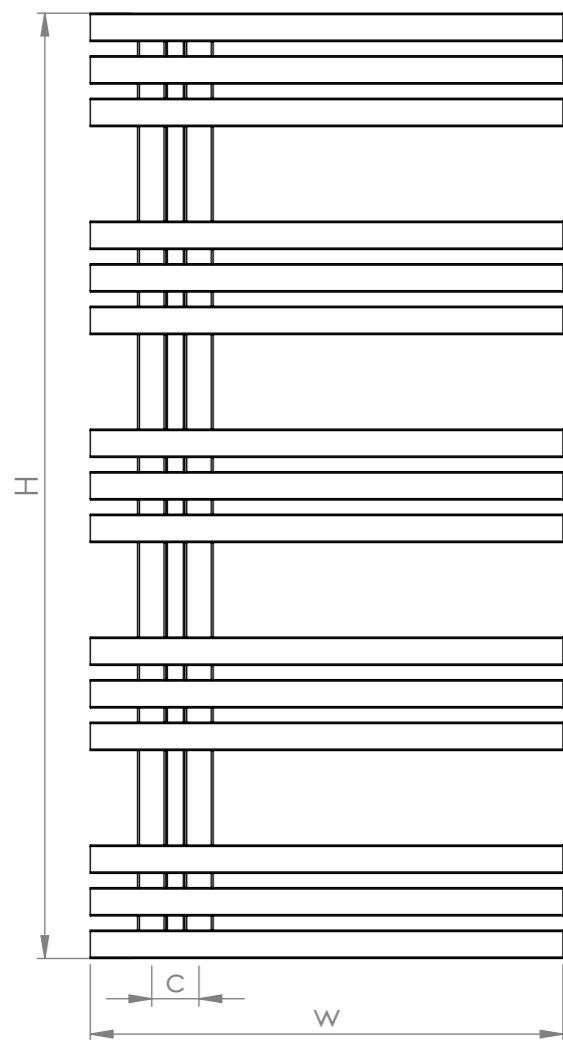

max. working pressure: 10 bar  
 max. working temperature: 95°C  
 all dimensions are in mm.  
 connections 1/2"  
 middle connection available

Product Code	Width	Height	Depth	Connection Centers	Tube Quantity	Assembly Axis		Weight	Water Capacity	THERMAL POWER		
	W	H	D	C		S	L	kg.	lt.	btu	k/cal	watt
ALI050010001509	500	1000	60	50	15	850	130	11,5	10,6	1809	456	530

# ALIAS

The contents of this document are property of Termosart® and should not be copied, reproduced or disclosed to a third party without written consent of the proprietor.

Front View

Side View

Back View  
Assembly Axis

Inlet / Outlet : 1/2" BSP(British Standart Pipe)  
DIN ISO 228

Product Code	Width	Height	Conn. Centers	Assembly Axis		Depth	No. Of Tubes
	W	H	C	S	L	D	
ALI050010001509	500	1000	50	880	130	50	15