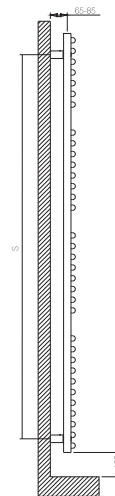

amazon

WAVES OF WARMTH

A classic touch combined with an elegant design. The omega-shaped bars of Amazon provide a distinguished difference.

technical specs page 98

amazon

material	finish	electric version	wall installation	warranty
steel	RAL painted chrome plated	300 W 600 W 900 W	vertical	5 years

max. working pressure: 10 bar
max. working temperature: 95°C
all dimensions are in mm.
connections 1/2"

Product Code	Width	Height	Depth	Connection Centers	Tube Quantity	Assembly Axis		Weight	Water Capacity	THERMAL POWER (Painted)			THERMAL POWER (Chrome Plated)		
	W	H	D	C		S	L	kg.	lit.	btu	k/cal	watt	btu	k/cal	watt
AMA0600068814	600	688	70	560	14	545	440	5,8	3,6	1212	305	355	908	229	266
AMA0750068814	750	688	80	710	14	545	590	6,9	4,2	1471	371	431	1103	278	323
AMA0600111822	600	1118	70	560	22	975	440	9,1	5,7	1922	484	563	1441	363	422
AMA0750111822	750	1118	80	710	22	975	590	10,1	6,7	2328	587	682	1748	440	512
AMA0600172034	600	1720	70	560	34	1575	440	14,1	8,7	2962	746	868	2223	560	651
AMA0750172034	750	1720	80	710	34	1575	590	16,7	10,3	3597	906	1054	2701	680	791

Vermogen (Watt) berekend op 75/65/20 graden Delta T50
Bij 90/70/20 graden vermenigvuldig het vermogen met 1.26

AMAZON

carisa
design radiator

The contents of this document are property of Termosan® and should not be copied, reproduced or disclosed to a third party without written consent of the proprietor.

www.carisa.com.tr

www.termosan.com
info@termosan.com

Product Code	Width	Height	Depth	Connection Centers	Tube Quantity	Assembly Axis		Weight	Water Capacity
	W	H	D	C		S	L		
AMA0600068814	600	688	70	560	14	545	440	5,8	3,6
AMA0750068814	750	688	80	710	14	545	590	6,9	4,2
AMA0600111822	600	1118	70	560	22	975	440	9,1	5,7
AMA0750111822	750	1118	80	710	22	975	590	10,1	6,7
AMA0600172034	600	1720	70	560	34	1575	440	14,1	8,7
AMA0750172034	750	1720	80	710	34	1575	590	16,7	10,3