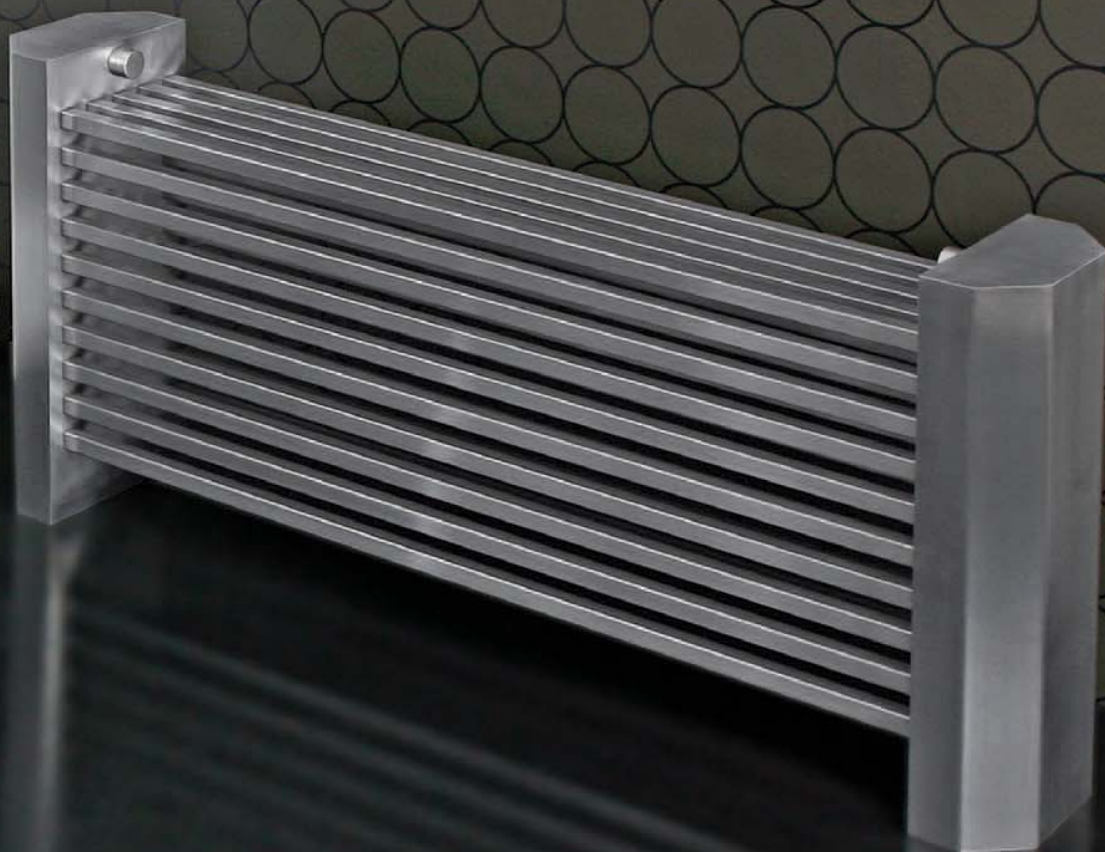

april

VICTORY OF METAL

A great emphasis to your room, handcrafted exclusively for the discerning. Inspired by art, devoted to you...

april

material	finish	electric version	wall installation	warranty
stainless steel	satın polished	not available	floor standing	10 years