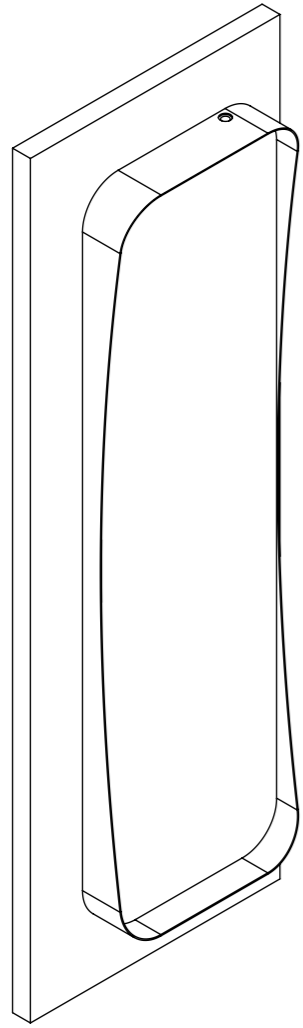

arco

material	finish	electric version	wall installation	warranty
stainless steel steel mirror	satin polished	not available	vertical	5 years

max. working pressure: 10 bar
 max. working temperature: 95°C
 all dimensions are in mm.
 connections 1/2"
 middle connection available

Product Code	Width	Height	Depth	Connection Centers	Tube Quantity	Assembly Axis		Weight	Water Capacity	THERMAL POWER		
	W	H	D	C		S	L	kg.	lt.	btu	k/cal	watt
ARC050018000009	500	1800	120	50	-	1330	350	38	9,1	3333	840	977

www.carisa.com.tr

www.termosan.com
info@termosan.com

Product Code	Width	Height	Depth	Connection Centers	Tube Quantity	Assembly Axis		Weight	Water Capacity
	W	H	D			S	L		
ARC050018000009	500	1800	120	50	-	1330	350	38	9