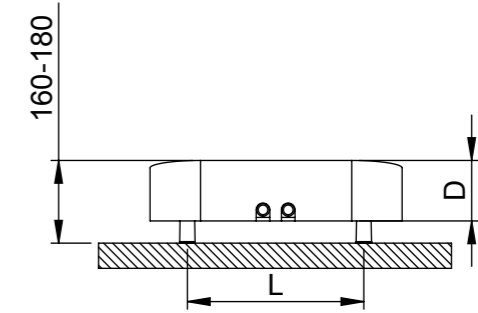

Product Code	Width	Height	Depth	Connection Centers	Tube Quantity	Assembly Axis		Weight	Water Capacity	THERMAL POWER		
	W	H	D	C		S	L	kg.	lt.	btu	k/cal	watt
ARC050018000009	500	1800	120	50	-	1330	350	38	9,1	3333	840	977

www.carisa.com.tr

www.termosan.com
info@termosan.com

Product Code	Width	Height	Depth	Connection Centers	Tube Quantity	Assembly Axis		Weight	Water Capacity
	W	H	D			S	L		
ARC050018000009	500	1800	120	50	-	1330	350	38	9