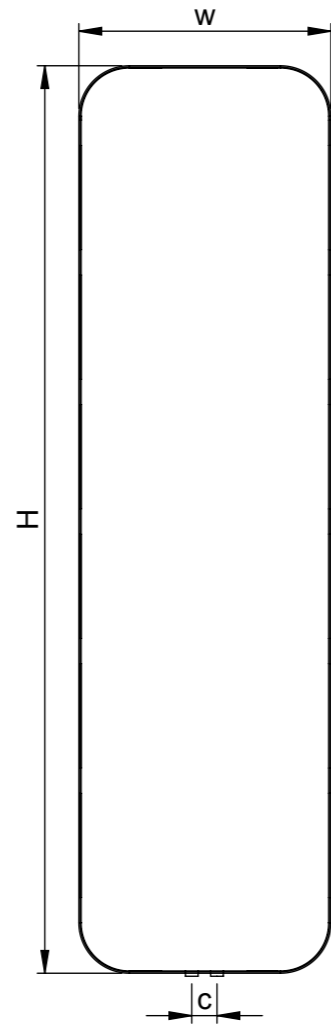

arco

material	finish	electric version	wall installation	warranty
stainless steel steel mirror	satin polished	not available	vertical	5 years

max. working pressure: 10 bar
 max. working temperature: 95°C
 all dimensions are in mm.
 connections 1/2"
 middle connection available

Product Code	Width	Height	Depth	Connection Centers	Tube Quantity	Assembly Axis		Weight	Water Capacity	THERMAL POWER		
	W	H	D	C		S	L	kg.	lt.	btu	k/cal	watt
ARC050018000009	500	1800	120	50	-	1330	350	38	9,1	3333	840	977

Vermogen (Watt) berekend op 75/65/20 graden Delta T50
 Bij 90/70/20 graden vermenigvuldig het vermogen met 1.26

ARCO

carisa[®]
design radiator

The contents of this document are property of **Termosan**[®] and should not be copied, reproduced or disclosed to a third party without written consent of the proprietor.

www.carisa.com.tr

www.termosan.com
info@termosan.com

Product Code	Width	Height	Depth	Connection Centers	Tube Quantity	Assembly Axis		Weight	Water Capacity
	W	H	D			S	L		
ARC050018000009	500	1800	120	50	-	1330	350	38	9