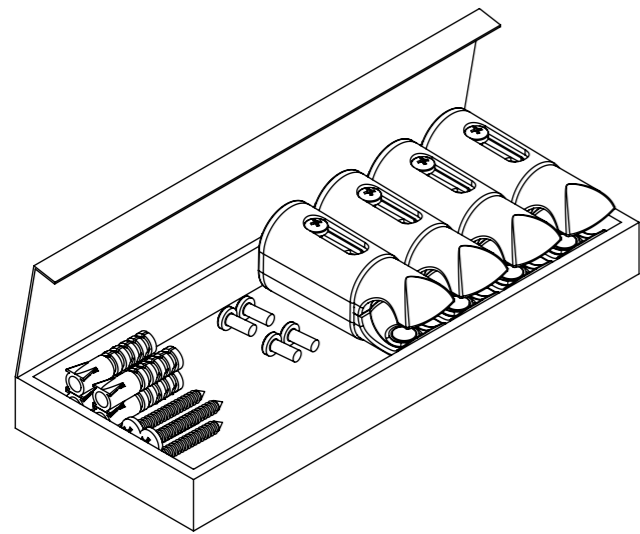

Product Code	Width	Height	Depth	Connection Centers	Tube Quantity	Assembly Axis		Weight	Water Capacity	THERMAL POWER		
	W	H	D	C		S	L	kg.	lt.	btu	k/cal	watt
ARC050018000009	500	1800	120	50	-	1330	350	38	9,1	3333	840	977

www.carisa.com.tr

www.termosan.com
info@termosan.com

Product Code	Width	Height	Depth	Connection Centers	Tube Quantity	Assembly Axis		Weight	Water Capacity
	W	H	D			S	L		
ARC050018000009	500	1800	120	50	-	1330	350	38	9