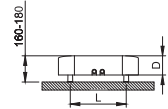

arco

material	finish	electric version	wall installation	warranty
stainless steel steel mirror	satin polished	not available	vertical	5 years

max. working pressure: 10 bar
 max. working temperature: 95°C
 all dimensions are in mm.
 connections 1/2"
 middle connection available

Product Code	Width	Height	Depth	Connection Centers	Tube Quantity	Assembly Axis		Weight	Water Capacity	THERMAL POWER		
	W	H	D	C		S	L	kg.	lt.	btu	k/cal	watt
ARC050018000009	500	1800	120	50	-	1330	350	38	9,1	3333	840	977

www.carisa.com.tr

www.termosan.com
info@termosan.com

Product Code	Width	Height	Depth	Connection Centers	Tube Quantity	Assembly Axis		Weight	Water Capacity
	W	H	D			S	L		
ARC050018000009	500	1800	120	50	-	1330	350	38	9