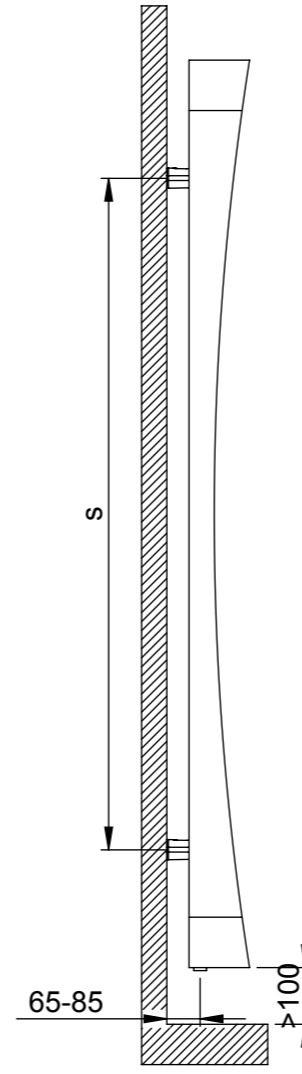

arco

material	finish	electric version	wall installation	warranty
stainless steel steel mirror	satin polished	not available	vertical	5 years

max. working pressure: 10 bar
 max. working temperature: 95°C
 all dimensions are in mm.
 connections 1/2"
 middle connection available

Product Code	Width	Height	Depth	Connection Centers	Tube Quantity	Assembly Axis		Weight	Water Capacity	THERMAL POWER		
	W	H	D	C		S	L	kg.	lt.	btu	k/cal	watt
ARC050018000009	500	1800	120	50	-	1330	350	38	9,1	3333	840	977

Vermogen (Watt) berekend op 75/65/20 graden Delta T50
 Bij 90/70/20 graden vermenigvuldig het vermogen met 1.26

ARCO

carisa[®]
design radiator

The contents of this document are property of **Termosan**[®] and should not be copied, reproduced or disclosed to a third party without written consent of the proprietor.

www.carisa.com.tr

www.termosan.com
info@termosan.com

Product Code	Width	Height	Depth	Connection Centers	Tube Quantity	Assembly Axis		Weight	Water Capacity
	W	H	D			S	L		
ARC050018000009	500	1800	120	50	-	1330	350	38	9