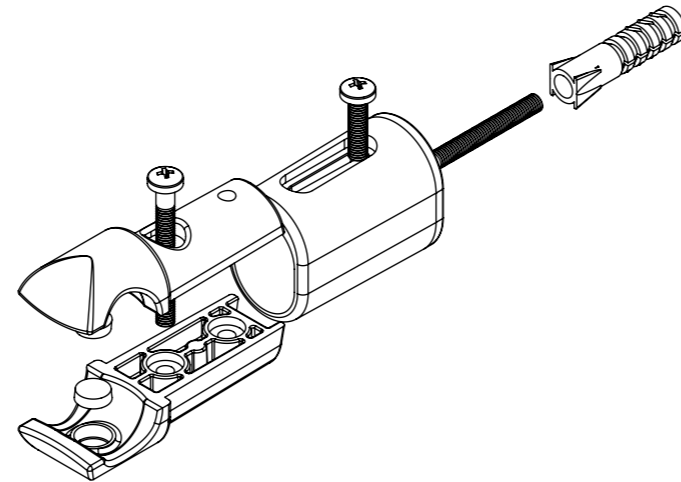

arco

material	finish	electric version	wall installation	warranty
stainless steel steel mirror	satin polished	not available	vertical	5 years

max. working pressure: 10 bar
 max. working temperature: 95°C
 all dimensions are in mm.
 connections 1/2"
 middle connection available

Product Code	Width	Height	Depth	Connection Centers	Tube Quantity	Assembly Axis		Weight	Water Capacity	THERMAL POWER		
	W	H	D	C		S	L	kg.	lt.	btu	k/cal	watt
ARC050018000009	500	1800	120	50	-	1330	350	38	9,1	3333	840	977

www.carisa.com.tr

www.termosan.com
info@termosan.com

Product Code	Width	Height	Depth	Connection Centers	Tube Quantity	Assembly Axis		Weight	Water Capacity
	W	H	D			S	L		
ARC050018000009	500	1800	120	50	-	1330	350	38	9