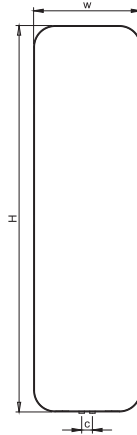

arco

material	finish	electric version	wall installation	warranty
stainless steel steel mirror	satin polished	not available	vertical	5 years

max. working pressure: 10 bar
 max. working temperature: 95°C
 all dimensions are in mm.
 connections 1/2"
 middle connection available

Product Code	Width	Height	Depth	Connection Centers	Tube Quantity	Assembly Axis		Weight	Water Capacity	THERMAL POWER		
	W	H	D	C		S	L	kg.	lt.	btu	k/cal	watt
ARC050018000009	500	1800	120	50	-	1330	350	38	9,1	3333	840	977

www.carisa.com.tr

www.termosan.com
info@termosan.com

Product Code	Width	Height	Depth	Connection Centers	Tube Quantity	Assembly Axis		Weight	Water Capacity
	W	H	D			S	L		
ARC050018000009	500	1800	120	50	-	1330	350	38	9