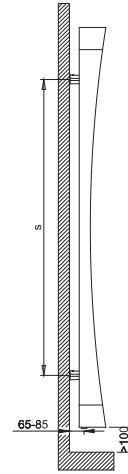

arco

material	finish	electric version	wall installation	warranty
stainless steel steel mirror	satin polished	not available	vertical	5 years

max. working pressure: 10 bar
 max. working temperature: 95°C
 all dimensions are in mm.
 connections 1/2"
 middle connection available

Product Code	Width	Height	Depth	Connection Centers	Tube Quantity	Assembly Axis		Weight	Water Capacity	THERMAL POWER		
	W	H	D	C		S	L	kg.	lt.	btu	k/cal	watt
ARC050018000009	500	1800	120	50	-	1330	350	38	9,1	3333	840	977

www.carisa.com.tr

www.termosan.com
info@termosan.com

Product Code	Width	Height	Depth	Connection Centers	Tube Quantity	Assembly Axis		Weight	Water Capacity
	W	H	D			S	L		
ARC050018000009	500	1800	120	50	-	1330	350	38	9