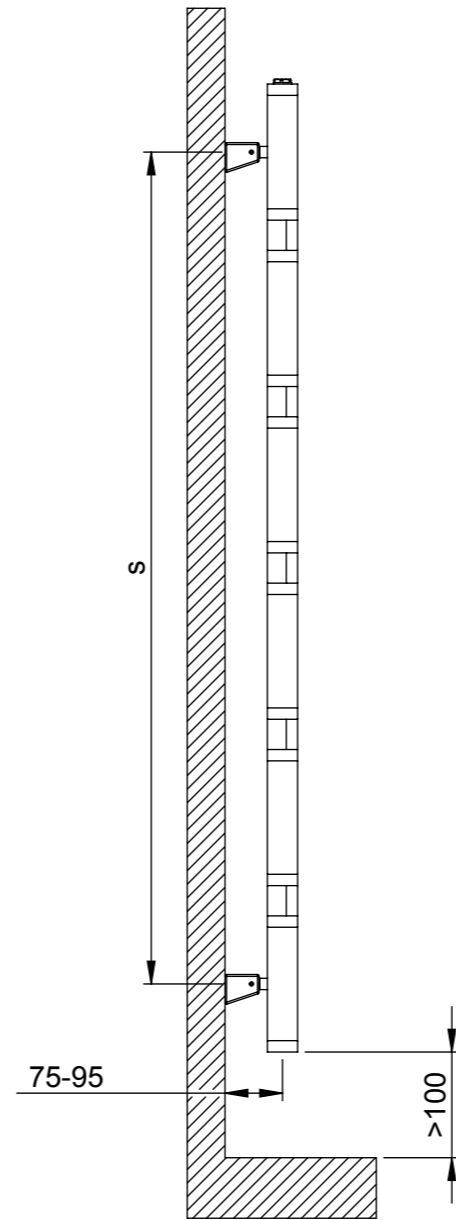

max. working pressure: 10 bar
 max. working temperature: 95°C
 all dimensions are in mm.
 connections 1/2"
 middle connection available

Product Code	Width	Height	Depth	Connection Centers	Tube Quantity	Assembly Axis		Weight	Water Capacity	THERMAL POWER		
	W	H	D	C		S	L	kg.	lt.	btu	k/cal	watt
DOM080012800609	800	1280	50	50	6	1100	460	14,2	10,2	1724	434	505

Vermogen (Watt) berekend op 75/65/20 graden Delta T50
 Bij 90/70/20 graden vermenigvuldig het vermogen met 1.26

DOMINO

carisa
design radiator

The contents of this document are property of Termosan® and should not be copied, reproduced or disclosed to a third party without written consent of the proprietor.

www.carisa.com.tr

www.termosan.com
info@termosan.com

Product Code	Width	Height	Depth	Connection Centers	Tube Quantity	Assembly Axis		Weight	Water Capacity	THERMAL POWER ΔT 50°C		
	W	H	D	C		S	L	kg.	lt.	btu	k/cal	watt
DOM080012800609	800	1280	50	50	6	1100	460	14,2	10,2	1.724	434	505