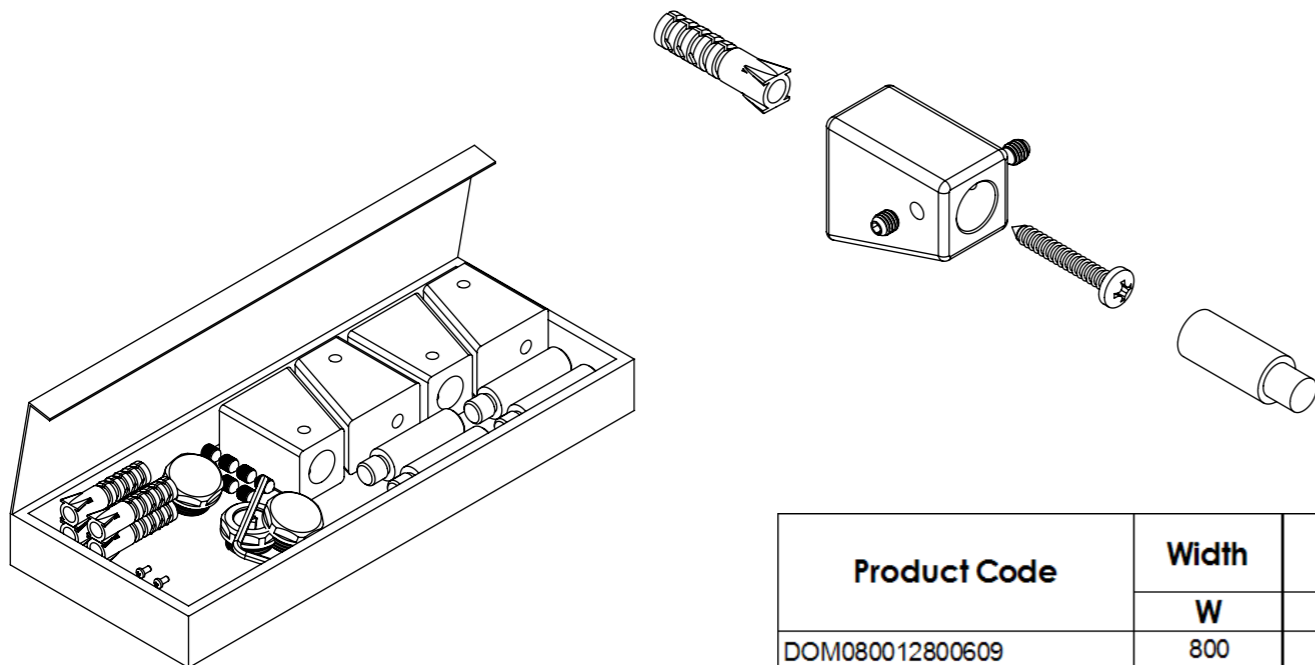

max. working pressure: 10 bar
 max. working temperature: 95°C
 all dimensions are in mm.
 connections 1/2"
 middle connection available

Product Code	Width	Height	Depth	Connection Centers	Tube Quantity	Assembly Axis		Weight	Water Capacity	THERMAL POWER		
	W	H	D	C		S	L	kg.	lt.	btu	k/cal	watt
DOM080012800609	800	1280	50	50	6	1100	460	14,2	10,2	1724	434	505

www.carisa.com.tr

www.termosan.com
info@termosan.com

Product Code	Width	Height	Depth	Connection Centers	Tube Quantity	Assembly Axis		Weight	Water Capacity	THERMAL POWER ΔT 50°C		
	W	H	D	C		S	L	kg.	lt.	btu	k/cal	watt
DOM080012800609	800	1280	50	50	6	1100	460	14,2	10,2	1.724	434	505