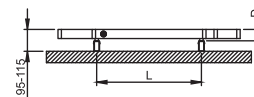

material	finish	electric version	wall installation	warranty
stainless steel	satın polished	not available	vertical	10 years

max. working pressure: 10 bar
max. working temperature: 95°C
all dimensions are in mm.
connections 1/2"
middle connection available

Product Code	Width	Height	Depth	Connection Centers	Tube Quantity	Assembly Axis		Weight	Water Capacity	THERMAL POWER		
	W	H	D	C		S	L	kg.	lt.	btu	k/cal	watt
DOM080012800609	800	1280	50	50	6	1100	460	14,2	10,2	1724	434	505

Vermogen (Watt) berekend op 75/65/20 graden Delta T50
Bij 90/70/20 graden vermenigvuldig het vermogen met 1.26