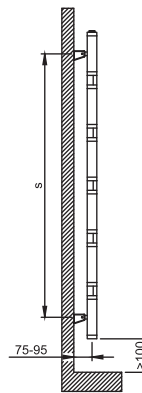

material	finish	electric version	wall installation	warranty
stainless steel	satın polished	not available	vertical	10 years

max. working pressure: 10 bar
max. working temperature: 95°C
all dimensions are in mm.
connections 1/2"
middle connection available

Product Code	Width	Height	Depth	Connection Centers	Tube Quantity	Assembly Axis		Weight	Water Capacity	THERMAL POWER		
	W	H	D	C		S	L	kg.	lt.	btu	k/cal	watt
DOM080012800609	800	1280	50	50	6	1100	460	14,2	10,2	1724	434	505

Vermogen (Watt) berekend op 75/65/20 graden Delta T50
Bij 90/70/20 graden vermenigvuldig het vermogen met 1.26