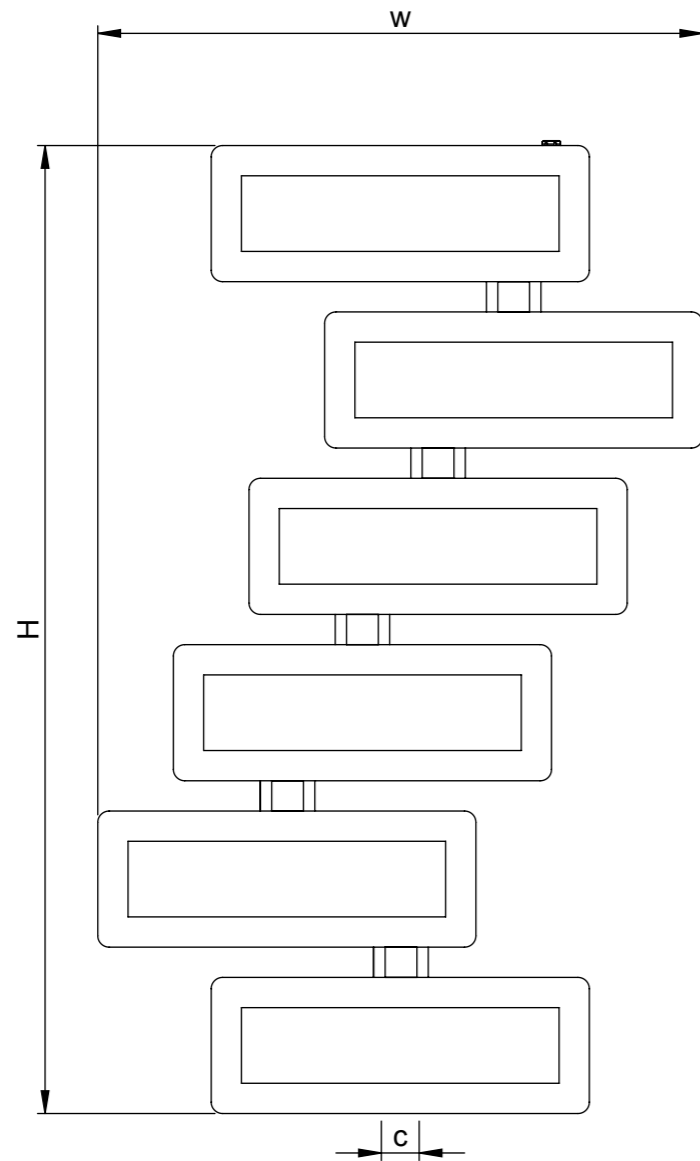

max. working pressure: 10 bar
 max. working temperature: 95°C
 all dimensions are in mm.
 connections 1/2"
 middle connection available

Product Code	Width	Height	Depth	Connection Centers	Tube Quantity	Assembly Axis		Weight	Water Capacity	THERMAL POWER		
	W	H	D	C		S	L	kg.	lt.	btu	k/cal	watt
DOM080012800609	800	1280	50	50	6	1100	460	14,2	10,2	1724	434	505

Vermogen (Watt) berekend op 75/65/20 graden Delta T50
 Bij 90/70/20 graden vermenigvuldig het vermogen met 1.26

DOMINO

carisa
design radiator

The contents of this document are property of Termosan® and should not be copied, reproduced or disclosed to a third party without written consent of the proprietor.

www.carisa.com.tr

www.termosan.com
info@termosan.com

Product Code	Width	Height	Depth	Connection Centers	Tube Quantity	Assembly Axis		Weight	Water Capacity	THERMAL POWER ΔT 50°C		
	W	H	D	C		S	L	kg.	lt.	btu	k/cal	watt
DOM080012800609	800	1280	50	50	6	1100	460	14,2	10,2	1.724	434	505