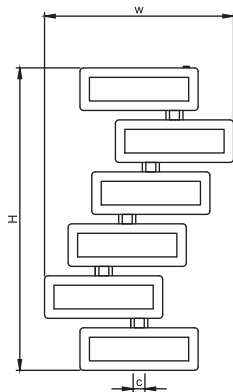

domino

COME ONE, COME ALL

Carisa is playing games in your bathroom...and, with the Domino, there is plenty enough room (and warmth) for the whole family. Perfect.

domino

material	finish	electric version	wall installation	warranty
stainless steel	satın polished	not available	vertical	10 years

max. working pressure: 10 bar
 max. working temperature: 95°C
 all dimensions are in mm.
 connections 1/2"
 middle connection available

Product Code	Width	Height	Depth	Connection Centers	Tube Quantity	Assembly Axis		Weight	Water Capacity	THERMAL POWER		
	W	H	D	C		S	L	kg.	lt.	btu	k/cal	watt
DOM080012800609	800	1280	50	50	6	1100	460	14,2	10,2	1724	434	505

Vermogen (Watt) berekend op 75/65/20 graden Delta T50
 Bij 90/70/20 graden vermenigvuldig het vermogen met 1.26

DOMINO

carisa
design radiator

The contents of this document are property of Termosan® and should not be copied, reproduced or disclosed to a third party without written consent of the proprietor.

www.carisa.com.tr

www.termosan.com
info@termosan.com

Product Code	Width	Height	Depth	Connection Centers	Tube Quantity	Assembly Axis		Weight	Water Capacity	THERMAL POWER ΔT 50°C		
	W	H	D	C		S	L	kg.	lt.	btu	k/cal	watt
DOM080012800609	800	1280	50	50	6	1100	460	14,2	10,2	1.724	434	505