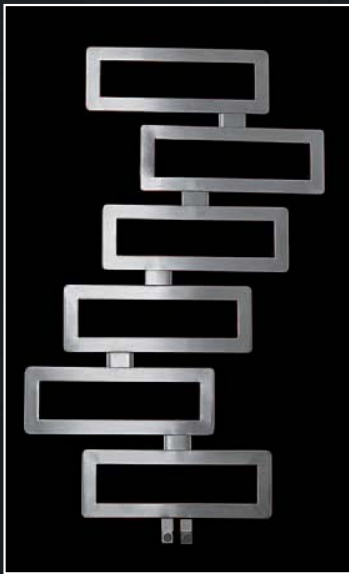

domino

COME ONE, COME ALL

Carisa is playing games in your bathroom...and, with the Domino, there is plenty enough room (and warmth) for the whole family. Perfect.

domino

material	finish	electric version	wall installation	warranty
stainless steel	satın polished	not available	vertical	10 years

max. working pressure: 10 bar
 max. working temperature: 95°C
 all dimensions are in mm.
 connections 1/2"
 middle connection available

Product Code	Width	Height	Depth	Connection Centers	Tube Quantity	Assembly Axis		Weight	Water Capacity	THERMAL POWER		
	W	H	D	C		S	L	kg.	lt.	btu	k/cal	watt
DOM080012800609	800	1280	50	50	6	1100	460	14,2	10,2	1724	434	505