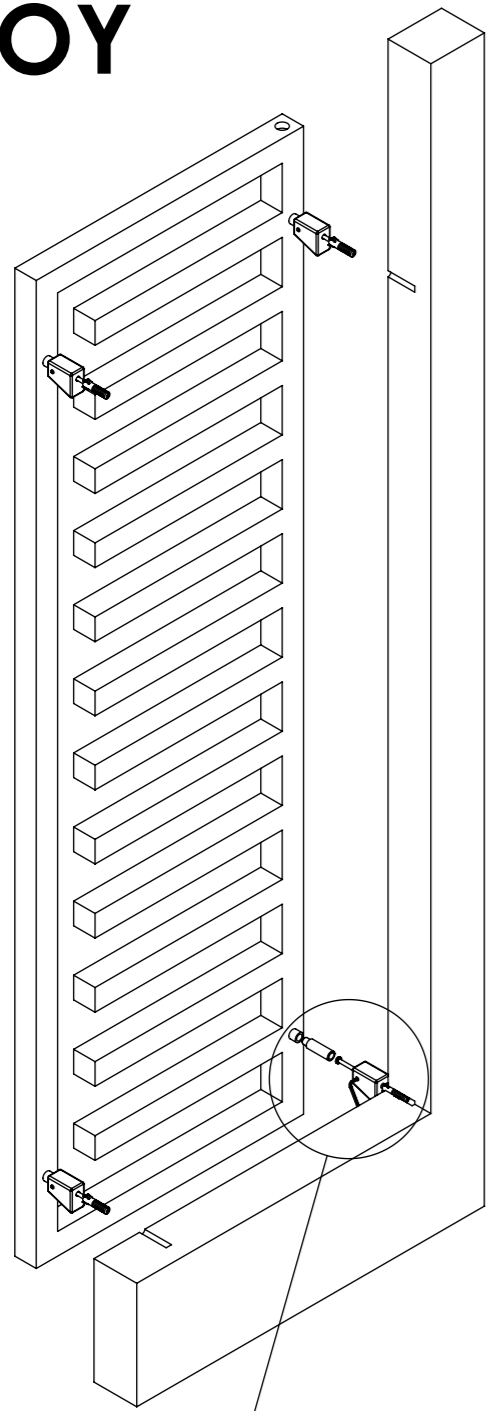

SOFT WARM LINES...

A comb like shaped towel rail, with plain edges. Very casual and solid. Ideal for a futuristic bathroom.

eloy

material	finish	electric version	wall installation	warranty
stainless steel	satin polished	300 W 600 W 900 W	vertical	10 years

max. working pressure: 10 bar
 max. working temperature: 95°C
 all dimensions are in mm.
 connections 1/2"
 middle connection available

Product Code	Width	Height	Depth	Connection Centers	Tube Quantity	Assembly Axis		Weight	Water Capacity	THERMAL POWER		
	W	H	D	C	S	L	kg.			lt.	btu	k/cal
ELO050008000509	500	800	52	460	5	520	460	8,6	5,8	1360	343	398
ELO050011200809	500	1120	52	460	8	840	460	11,6	8,1	1997	503	585
ELO050016001209	500	1600	52	460	12	1320	460	16,0	11,4	2807	707	822

www.carisa.com.tr

www.termosan.com
info@termosan.com

Product Code	Width	Height	Depth	Connection Centers	Tube Quantity	Assembly Axis		Weight	Water Capacity
	W	H	D	C		S	L	kg.	lt.
ELO050008000509	500	800	40	50	5	520	460	8,6	5,8
ELO050011200809	500	1120	40	50	8	840	460	11,6	8,1
ELO050016001209	500	1600	40	50	12	1320	460	16,0	11,4