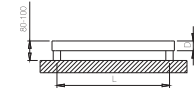

SOFT WARM LINES...

A comb like shaped towel rail, with plain edges. Very casual and solid. Ideal for a futuristic bathroom.

eloy

material	finish	electric version	wall installation	warranty
stainless steel	satin polished	300 W 600 W 900 W	vertical	10 years

max. working pressure: 10 bar
 max. working temperature: 95°C
 all dimensions are in mm.
 connections 1/2"
 middle connection available

Product Code	Width	Height	Depth	Connection Centers	Tube Quantity	Assembly Axis		Weight	Water Capacity	THERMAL POWER		
	W	H	D	C	S	L	kg.			lt.	btu	k/cal
ELO050008000509	500	800	52	460	5	520	460	8,6	5,8	1360	343	398
ELO050011200809	500	1120	52	460	8	840	460	11,6	8,1	1997	503	585
ELO050016001209	500	1600	52	460	12	1320	460	16,0	11,4	2807	707	822

www.carisa.com.tr

www.termosan.com
info@termosan.com

Product Code	Width	Height	Depth	Connection Centers	Tube Quantity	Assembly Axis		Weight	Water Capacity
	W	H	D	C		S	L	kg.	lt.
ELO050008000509	500	800	40	50	5	520	460	8,6	5,8
ELO050011200809	500	1120	40	50	8	840	460	11,6	8,1
ELO050016001209	500	1600	40	50	12	1320	460	16,0	11,4