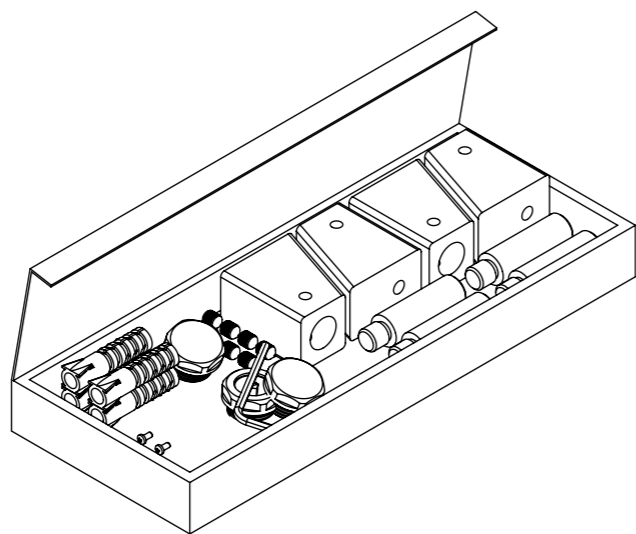

SOFT WARM LINES...

A comb like shaped towel rail, with plain edges. Very casual and solid. Ideal for a futuristic bathroom.

eloy

material	finish	electric version	wall installation	warranty
stainless steel	satin polished	300 W 600 W 900 W	vertical	10 years

max. working pressure: 10 bar
 max. working temperature: 95°C
 all dimensions are in mm.
 connections 1/2"
 middle connection available

Product Code	Width	Height	Depth	Connection Centers	Tube Quantity	Assembly Axis		Weight	Water Capacity	THERMAL POWER		
	W	H	D	C	S	L	kg.			lt.	btu	k/cal
ELO050008000509	500	800	52	460	5	520	460	8,6	5,8	1360	343	398
ELO050011200809	500	1120	52	460	8	840	460	11,6	8,1	1997	503	585
ELO050016001209	500	1600	52	460	12	1320	460	16,0	11,4	2807	707	822

www.carisa.com.tr

www.termosan.com
info@termosan.com

Product Code	Width	Height	Depth	Connection Centers	Tube Quantity	Assembly Axis		Weight	Water Capacity
	W	H	D	C		S	L	kg.	lt.
ELO050008000509	500	800	40	50	5	520	460	8,6	5,8
ELO050011200809	500	1120	40	50	8	840	460	11,6	8,1
ELO050016001209	500	1600	40	50	12	1320	460	16,0	11,4