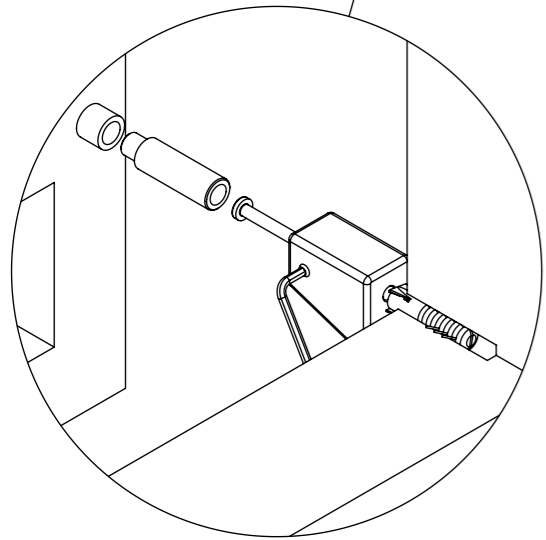

SOFT WARM LINES...

A comb like shaped towel rail, with plain edges. Very casual and solid. Ideal for a futuristic bathroom.

eloy

material	finish	electric version	wall installation	warranty
stainless steel	satin polished	300 W 600 W 900 W	vertical	10 years

max. working pressure: 10 bar
 max. working temperature: 95°C
 all dimensions are in mm.
 connections 1/2"
 middle connection available

Product Code	Width	Height	Depth	Connection Centers	Tube Quantity	Assembly Axis		Weight	Water Capacity	THERMAL POWER		
	W	H	D	C	S	L	kg.			lt.	btu	k/cal
ELO050008000509	500	800	52	460	5	520	460	8,6	5,8	1360	343	398
ELO050011200809	500	1120	52	460	8	840	460	11,6	8,1	1997	503	585
ELO050016001209	500	1600	52	460	12	1320	460	16,0	11,4	2807	707	822

www.carisa.com.tr

www.termosan.com
info@termosan.com

Product Code	Width	Height	Depth	Connection Centers	Tube Quantity	Assembly Axis		Weight	Water Capacity
	W	H	D	C		S	L	kg.	lt.
ELO050008000509	500	800	40	50	5	520	460	8,6	5,8
ELO050011200809	500	1120	40	50	8	840	460	11,6	8,1
ELO050016001209	500	1600	40	50	12	1320	460	16,0	11,4