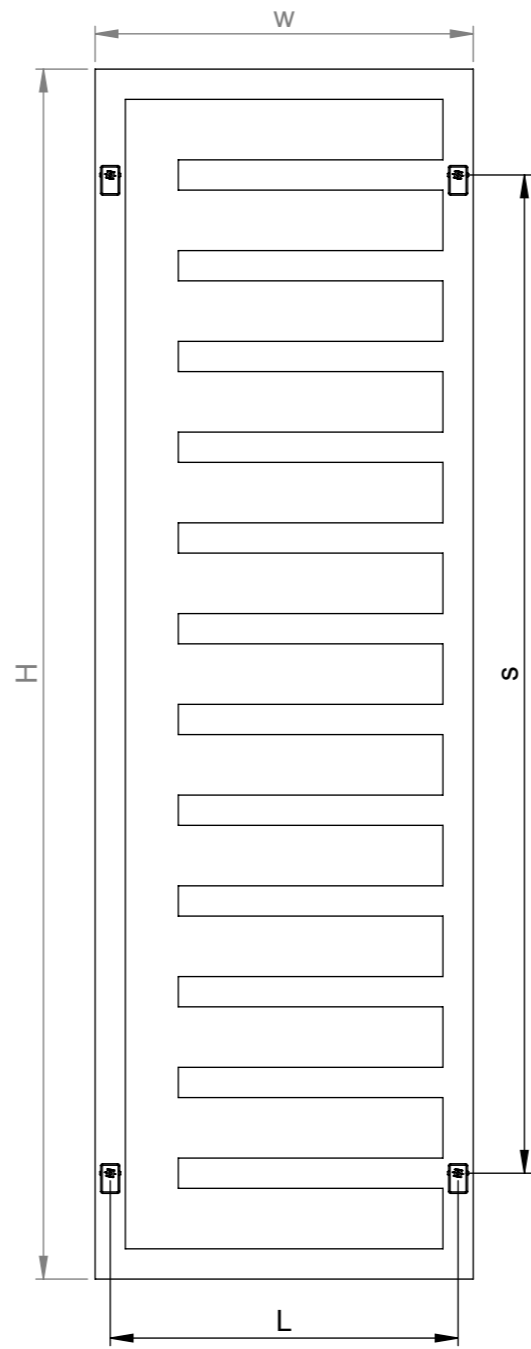

SOFT WARM LINES...

A comb like shaped towel rail, with plain edges. Very casual and solid. Ideal for a futuristic bathroom.

eloy

material	finish	electric version	wall installation	warranty
stainless steel	satin polished	300 W 600 W 900 W	vertical	10 years

max. working pressure: 10 bar
 max. working temperature: 95°C
 all dimensions are in mm.
 connections 1/2"
 middle connection available

Product Code	Width	Height	Depth	Connection Centers	Tube Quantity	Assembly Axis		Weight	Water Capacity	THERMAL POWER		
	W	H	D	C	S	L	kg.			lt.	btu	k/cal
ELO050008000509	500	800	52	460	5	520	460	8,6	5,8	1360	343	398
ELO050011200809	500	1120	52	460	8	840	460	11,6	8,1	1997	503	585
ELO050016001209	500	1600	52	460	12	1320	460	16,0	11,4	2807	707	822

www.carisa.com.tr

www.termosan.com
info@termosan.com

Product Code	Width	Height	Depth	Connection Centers	Tube Quantity	Assembly Axis		Weight	Water Capacity
	W	H	D	C		S	L	kg.	lt.
ELO050008000509	500	800	40	50	5	520	460	8,6	5,8
ELO050011200809	500	1120	40	50	8	840	460	11,6	8,1
ELO050016001209	500	1600	40	50	12	1320	460	16,0	11,4