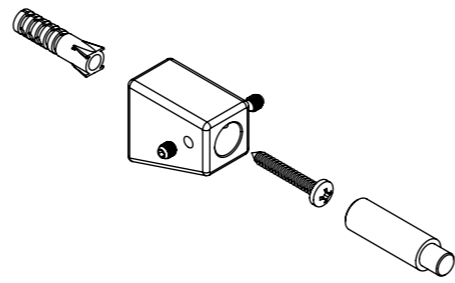

SOFT WARM LINES...

A comb like shaped towel rail, with plain edges. Very casual and solid. Ideal for a futuristic bathroom.

eloy

material	finish	electric version	wall installation	warranty
stainless steel	satin polished	300 W 600 W 900 W	vertical	10 years

max. working pressure: 10 bar
 max. working temperature: 95°C
 all dimensions are in mm.
 connections 1/2"
 middle connection available

Product Code	Width	Height	Depth	Connection Centers	Tube Quantity	Assembly Axis		Weight	Water Capacity	THERMAL POWER		
	W	H	D	C	S	L	kg.			lt.	btu	k/cal
ELO050008000509	500	800	52	460	5	520	460	8,6	5,8	1360	343	398
ELO050011200809	500	1120	52	460	8	840	460	11,6	8,1	1997	503	585
ELO050016001209	500	1600	52	460	12	1320	460	16,0	11,4	2807	707	822

www.carisa.com.tr

www.termosan.com
info@termosan.com

Product Code	Width	Height	Depth	Connection Centers	Tube Quantity	Assembly Axis		Weight	Water Capacity
	W	H	D	C		S	L	kg.	lt.
ELO050008000509	500	800	40	50	5	520	460	8,6	5,8
ELO050011200809	500	1120	40	50	8	840	460	11,6	8,1
ELO050016001209	500	1600	40	50	12	1320	460	16,0	11,4