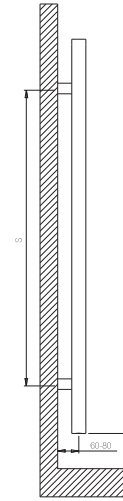

SOFT WARM LINES...

A comb like shaped towel rail, with plain edges. Very casual and solid. Ideal for a futuristic bathroom.

eloy

material	finish	electric version	wall installation	warranty
stainless steel	satin polished	300 W 600 W 900 W	vertical	10 years

max. working pressure: 10 bar
 max. working temperature: 95°C
 all dimensions are in mm.
 connections 1/2"
 middle connection available

Product Code	Width	Height	Depth	Connection Centers	Tube Quantity	Assembly Axis		Weight	Water Capacity	THERMAL POWER		
	W	H	D	C	S	L	kg.			lt.	btu	k/cal
ELO050008000509	500	800	52	460	5	520	460	8,6	5,8	1360	343	398
ELO050011200809	500	1120	52	460	8	840	460	11,6	8,1	1997	503	585
ELO050016001209	500	1600	52	460	12	1320	460	16,0	11,4	2807	707	822

Vermogen (Watt) berekend op 75/65/20 graden Delta T50
 Bij 90/70/20 graden vermenigvuldig het vermogen met 1.26

ELOY

The contents of this document are property of Termosan® and should not be copied, reproduced or disclosed to a third party without written consent of the proprietor.

www.carisa.com.tr

www.termosan.com
info@termosan.com

Product Code	Width	Height	Depth	Connection Centers	Tube Quantity	Assembly Axis		Weight	Water Capacity
	W	H	D	C		S	L	kg.	lt.
ELO050008000509	500	800	40	50	5	520	460	8,6	5,8
ELO050011200809	500	1120	40	50	8	840	460	11,6	8,1
ELO050016001209	500	1600	40	50	12	1320	460	16,0	11,4