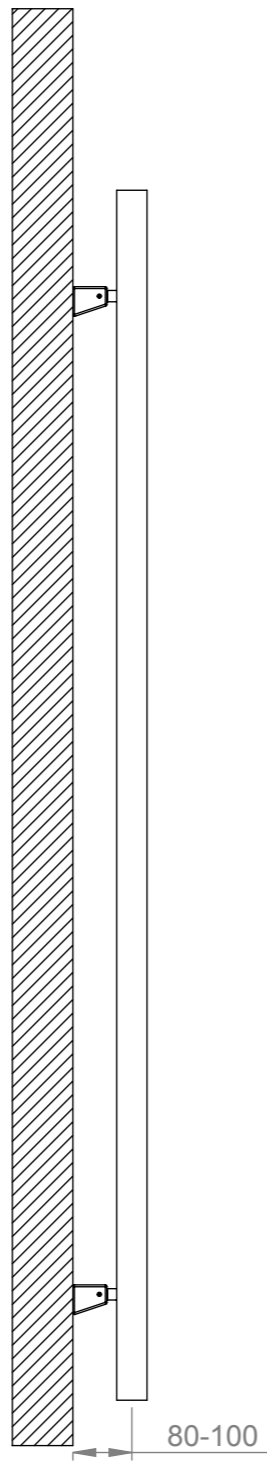

SOFT WARM LINES...

A comb like shaped towel rail, with plain edges. Very casual and solid. Ideal for a futuristic bathroom.

eloy

material	finish	electric version	wall installation	warranty
stainless steel	satin polished	300 W 600 W 900 W	vertical	10 years

max. working pressure: 10 bar
 max. working temperature: 95°C
 all dimensions are in mm.
 connections 1/2"
 middle connection available

Product Code	Width	Height	Depth	Connection Centers	Tube Quantity	Assembly Axis		Weight	Water Capacity	THERMAL POWER		
	W	H	D	C	S	L	kg.			lt.	btu	k/cal
ELO050008000509	500	800	52	460	5	520	460	8,6	5,8	1360	343	398
ELO050011200809	500	1120	52	460	8	840	460	11,6	8,1	1997	503	585
ELO050016001209	500	1600	52	460	12	1320	460	16,0	11,4	2807	707	822

Vermogen (Watt) berekend op 75/65/20 graden Delta T50
 Bij 90/70/20 graden vermenigvuldig het vermogen met 1.26

ELOY

The contents of this document are property of Termosan® and should not be copied, reproduced or disclosed to a third party without written consent of the proprietor.

www.carisa.com.tr

www.termosan.com
info@termosan.com

Product Code	Width	Height	Depth	Connection Centers	Tube Quantity	Assembly Axis		Weight	Water Capacity
	W	H	D	C		S	L	kg.	lt.
ELO050008000509	500	800	40	50	5	520	460	8,6	5,8
ELO050011200809	500	1120	40	50	8	840	460	11,6	8,1
ELO050016001209	500	1600	40	50	12	1320	460	16,0	11,4