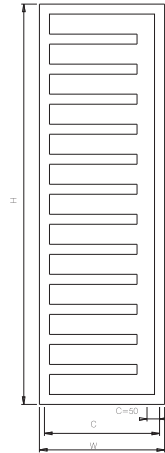

SOFT WARM LINES...

A comb like shaped towel rail, with plain edges. Very casual and solid. Ideal for a futuristic bathroom.

eloy

material	finish	electric version	wall installation	warranty
stainless steel	satin polished	300 W 600 W 900 W	vertical	10 years

max. working pressure: 10 bar
 max. working temperature: 95°C
 all dimensions are in mm.
 connections 1/2"
 middle connection available

Product Code	Width	Height	Depth	Connection Centers	Tube Quantity	Assembly Axis		Weight	Water Capacity	THERMAL POWER		
	W	H	D	C	S	L	kg.			lt.	btu	k/cal
ELO050008000509	500	800	52	460	5	520	460	8,6	5,8	1360	343	398
ELO050011200809	500	1120	52	460	8	840	460	11,6	8,1	1997	503	585
ELO050016001209	500	1600	52	460	12	1320	460	16,0	11,4	2807	707	822

Vermogen (Watt) berekend op 75/65/20 graden Delta T50
 Bij 90/70/20 graden vermenigvuldig het vermogen met 1.26

ELOY

The contents of this document are property of Termosan® and should not be copied, reproduced or disclosed to a third party without written consent of the proprietor.

www.carisa.com.tr

www.termosan.com
info@termosan.com

Product Code	Width	Height	Depth	Connection Centers	Tube Quantity	Assembly Axis		Weight	Water Capacity
	W	H	D	C		S	L	kg.	lt.
ELO050008000509	500	800	40	50	5	520	460	8,6	5,8
ELO050011200809	500	1120	40	50	8	840	460	11,6	8,1
ELO050016001209	500	1600	40	50	12	1320	460	16,0	11,4