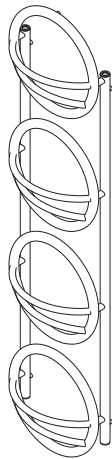

environ

TRIPLE EFFECT

Environ will be the center of attention in your house with its ravishing design. It will enhance the modern look in your room thrice over.

enviro

material	finish	electric version	wall installation	warranty
stainless steel	satın polished	300 W 600 W 900 W	vertical	10 years

max. working pressure: 10 bar
 max. working temperature: 95°C
 all dimensions are in mm.
 connections 1/2"

Product Code	Width	Height	Depth	Connection Centers	Tube Quantity	Assembly Axis		Weight	Water Capacity	THERMAL POWER		
	W	H	D	C		S	L	kg.	lt.	btu	k/cal	watt
ENV040008500209	400	850	160	368	2	430	368	5,3	3	1276	322	374
ENV040013000309	400	1300	160	368	3	880	368	8,2	4,6	1928	486	565
ENV040017500409	400	1750	160	368	4	1330	368	11,2	6,1	2577	649	755

www.carisa.com.tr

www.termosan.com
info@termosan.com

Product Code	Width	Height	Depth	Connection Centers	Tube Quantity	Assembly Axis		Weight	Water Capacity
	W	H	D	C		S	L	kg.	lt.
ENV040008500209	400	850	160	368	2	430	368	5,3	3
ENV040013000309	400	1300	160	368	3	880	368	8,2	4,6
ENV040017500409	400	1750	160	368	4	1330	368	11,2	6,1