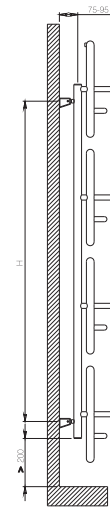

environ

TRIPLE EFFECT

Environ will be the center of attention in your house with its ravishing design. It will enhance the modern look in your room thrice over.

enviro

material	finish	electric version	wall installation	warranty
stainless steel	satın polished	300 W 600 W 900 W	vertical	10 years

max. working pressure: 10 bar
 max. working temperature: 95°C
 all dimensions are in mm.
 connections 1/2"

Product Code	Width	Height	Depth	Connection Centers	Tube Quantity	Assembly Axis		Weight	Water Capacity	THERMAL POWER		
	W	H	D	C		S	L	kg.	lt.	btu	k/cal	watt
ENV040008500209	400	850	160	368	2	430	368	5,3	3	1276	322	374
ENV040013000309	400	1300	160	368	3	880	368	8,2	4,6	1928	486	565
ENV040017500409	400	1750	160	368	4	1330	368	11,2	6,1	2577	649	755

www.carisa.com.tr

www.termosan.com
info@termosan.com

Product Code	Width	Height	Depth	Connection Centers	Tube Quantity	Assembly Axis		Weight	Water Capacity
	W	H	D	C		S	L	kg.	lt.
ENV040008500209	400	850	160	368	2	430	368	5,3	3
ENV040013000309	400	1300	160	368	3	880	368	8,2	4,6
ENV040017500409	400	1750	160	368	4	1330	368	11,2	6,1