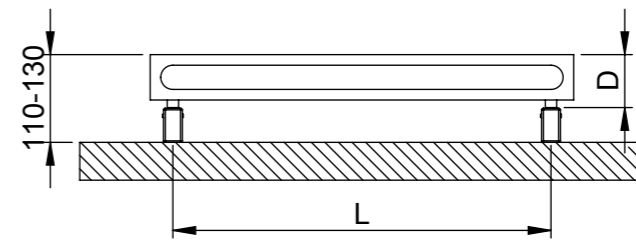

max. working pressure: 10 bar
 max. working temperature: 95°C
 all dimensions are in mm.
 connections 1/2"
 middle connection available

Product Code	Width	Height	Depth	Connection Centers	Tube Quantity	Assembly Axis		Weight	Water Capacity	THERMAL POWER		
	W	H	D	C		S	L	kg.	lt.	btu	k/cal	watt
EXO056011700709	560	1170	70	50	7	600	500	13	10	1515	382	444

Vermogen (Watt) berekend op 75/65/20 graden Delta T50
 Bij 90/70/20 graden vermenigvuldig het vermogen met 1.26

EXODUS

carisa[®]
design radiator

The contents of this document are property of **Termosan**[®] and should not be copied, reproduced or disclosed to a third party without written consent of the proprietor.

www.carisa.com.tr

www.termosan.com
info@termosan.com

Product Code	Width	Height	Depth	Connection Centers	Tube Quantity	Assembly Axis		Weight	Water Capacity
	W	H	D	C		S	L	kg.	lt.
EXO056011700709	560	1170	70	50	7	600	500	13	10