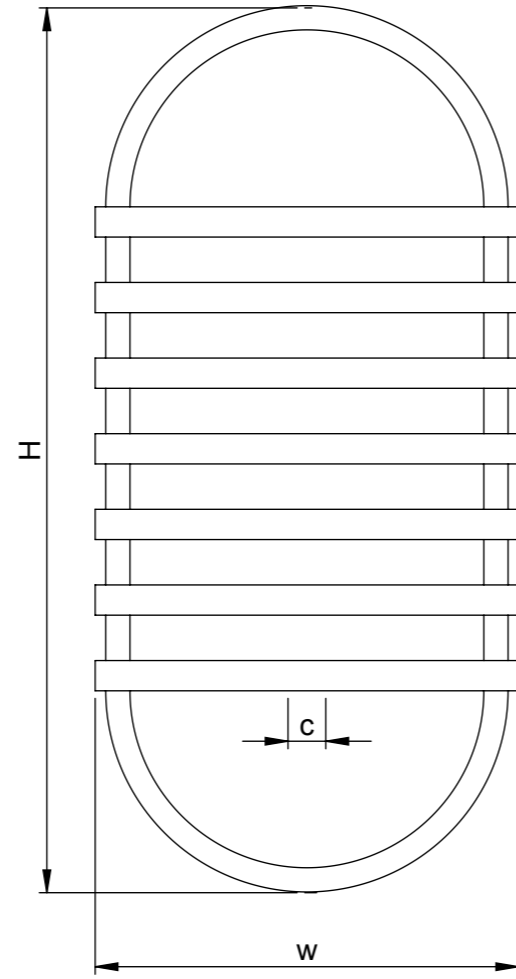

max. working pressure: 10 bar
 max. working temperature: 95°C
 all dimensions are in mm.
 connections 1/2"
 middle connection available

Product Code	Width	Height	Depth	Connection Centers	Tube Quantity	Assembly Axis		Weight	Water Capacity	THERMAL POWER		
	W	H	D	C		S	L	kg.	lt.	btu	k/cal	watt
EXO056011700709	560	1170	70	50	7	600	500	13	10	1515	382	444

www.carisa.com.tr

www.termosan.com
info@termosan.com

Product Code	Width	Height	Depth	Connection Centers	Tube Quantity	Assembly Axis		Weight	Water Capacity
	W	H	D	C		S	L	kg.	lt.
EXO056011700709	560	1170	70	50	7	600	500	13	10