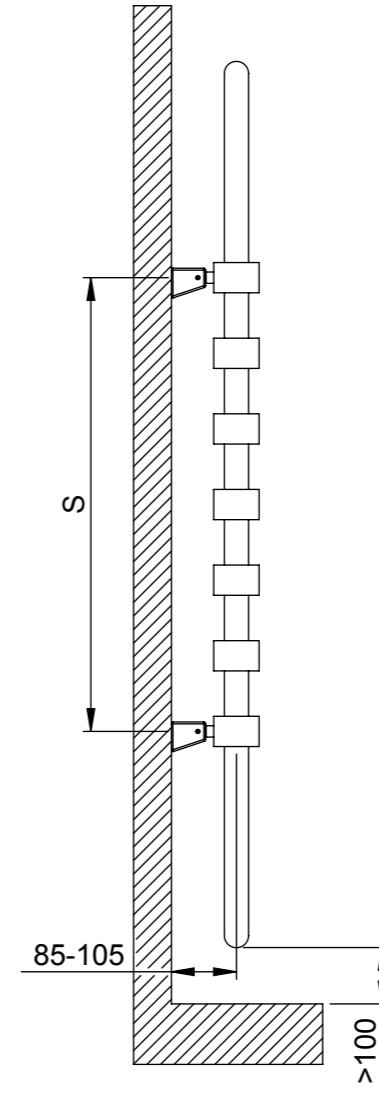

max. working pressure: 10 bar
 max. working temperature: 95°C
 all dimensions are in mm.
 connections 1/2"
 middle connection available

Product Code	Width	Height	Depth	Connection Centers	Tube Quantity	Assembly Axis		Weight	Water Capacity	THERMAL POWER		
	W	H	D	C		S	L	kg.	lt.	btu	k/cal	watt
EXO056011700709	560	1170	70	50	7	600	500	13	10	1515	382	444

Vermogen (Watt) berekend op 75/65/20 graden Delta T50
 Bij 90/70/20 graden vermenigvuldig het vermogen met 1.26

EXODUS

carisa[®]
design radiator

The contents of this document are property of **Termosan**[®] and should not be copied, reproduced or disclosed to a third party without written consent of the proprietor.

www.carisa.com.tr

www.termosan.com
info@termosan.com

Product Code	Width	Height	Depth	Connection Centers	Tube Quantity	Assembly Axis		Weight	Water Capacity
	W	H	D	C		S	L	kg.	lt.
EXO056011700709	560	1170	70	50	7	600	500	13	10