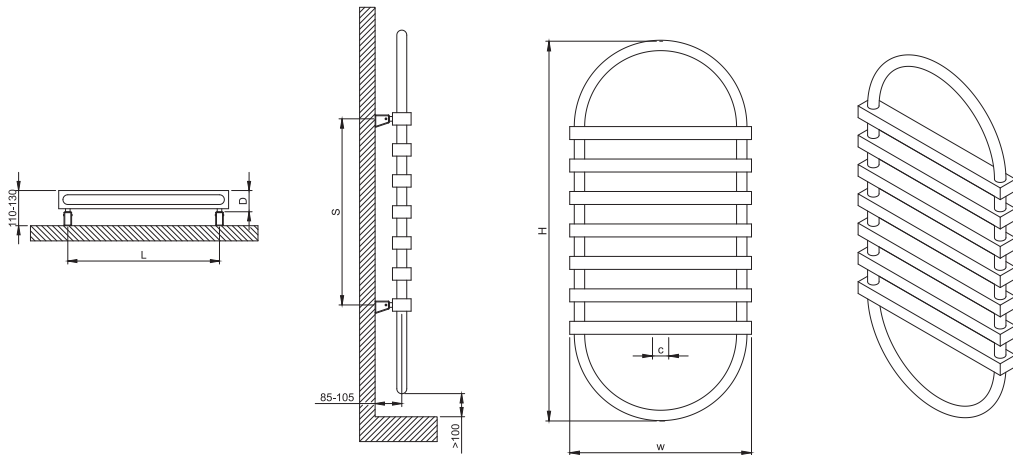

RECIRCULATE THE WARMTH

Keep your towels soft and cozy with radiant warmth that circulates and recirculates. Nothing escapes the Exodus from Carisa.

exodus

material	finish	electric version	wall installation	warranty
stainless steel	satin polished	not available	vertical	10 years

max. working pressure: 10 bar
 max. working temperature: 95°C
 all dimensions are in mm.
 connections 1/2"
 middle connection available

Product Code	Width	Height	Depth	Connection Centers	Tube Quantity	Assembly Axis		Weight	Water Capacity	THERMAL POWER		
	W	H	D	C		S	L	kg.	lt.	btu	k/cal	watt
EXO056011700709	560	1170	70	50	7	600	500	13	10	1515	382	444

www.carisa.com.tr

www.termosan.com
info@termosan.com

Product Code	Width	Height	Depth	Connection Centers	Tube Quantity	Assembly Axis		Weight	Water Capacity
	W	H	D	C		S	L	kg.	lt.
EXO056011700709	560	1170	70	50	7	600	500	13	10