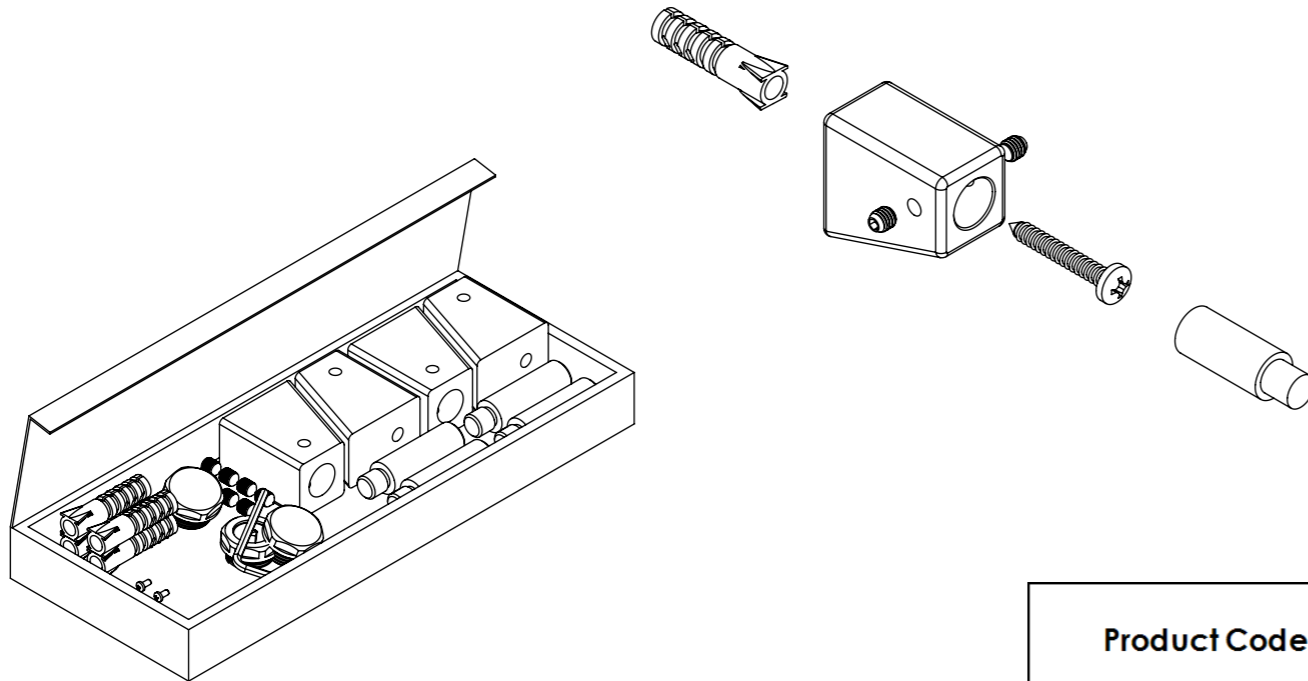

max. working pressure: 10 bar
 max. working temperature: 95°C
 all dimensions are in mm.
 connections 1/2"
 middle connection available

Product Code	Width	Height	Depth	Connection Centers	Tube Quantity	Assembly Axis		Weight	Water Capacity	THERMAL POWER		
	W	H	D	C		S	L	kg.	lt.	btu	k/cal	watt
EXO056011700709	560	1170	70	50	7	600	500	13	10	1515	382	444

www.carisa.com.tr

www.termosan.com
info@termosan.com

Product Code	Width	Height	Depth	Connection Centers	Tube Quantity	Assembly Axis		Weight	Water Capacity
	W	H	D	C		S	L	kg.	lt.
EXO056011700709	560	1170	70	50	7	600	500	13	10