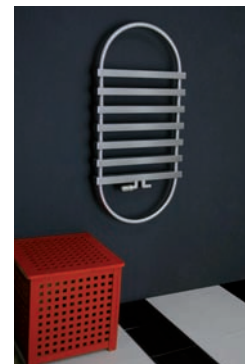

RECIRCULATE THE WARMTH

Keep your towels soft and cozy with radiant warmth that circulates and recirculates. Nothing escapes the Exodus from Carisa.

exodus

material	finish	electric version	wall installation	warranty
stainless steel	satin polished	not available	vertical	10 years

max. working pressure: 10 bar
 max. working temperature: 95°C
 all dimensions are in mm.
 connections 1/2"
 middle connection available

Product Code	Width	Height	Depth	Connection Centers	Tube Quantity	Assembly Axis		Weight	Water Capacity	THERMAL POWER		
	W	H	D	C		S	L	kg.	lt.	btu	k/cal	watt
EXO056011700709	560	1170	70	50	7	600	500	13	10	1515	382	444