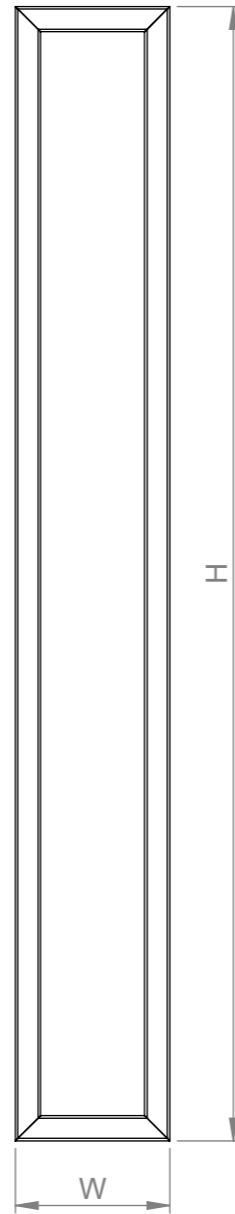

infinity mirror

Available for
Adonis, Kremlin, Oris, Strider

REFLECTION OF BEAUTY

This unique accessory is something more than a mirror. It is created to complement your stainless steel radiator yet it can be used alone. It will enhance the decoration of your home, and induce envy in your guests.

Product Code	Width	Height	Depth	Assembly Axis	
	W	H	D	S	L
INF024518000009	245	1800	50	1760	145
INF024520000009	245	2000	50	1960	145
INF034518000009	345	1800	50	1760	245
INF034520000009	345	2000	50	1960	245
INF044518000009	445	1800	50	1760	345
INF044520000009	445	2000	50	1960	345
INF054518000009	545	1800	50	1760	445
INF054520000009	545	2000	50	1960	445

INFINITY MIRROR

carisa[®]
design radiator

The contents of this document are property of Termosan[®] and should not be copied, reproduced or disclosed to a third party without written consent of the proprietor.

www.carisa.com.tr

www.termosan.com
info@termosan.com

Product Code	Width	Height	Depth	Assembly Axis	
	W	H	D	S	L
INF024518000009	245	1800	50	1760	145
INF024520000009	245	2000	50	1960	145
INF034518000009	345	1800	50	1760	245
INF034520000009	345	2000	50	1960	245
INF044518000009	445	1800	50	1760	345
INF044520000009	445	2000	50	1960	345
INF054518000009	545	1800	50	1760	445
INF054520000009	545	2000	50	1960	445