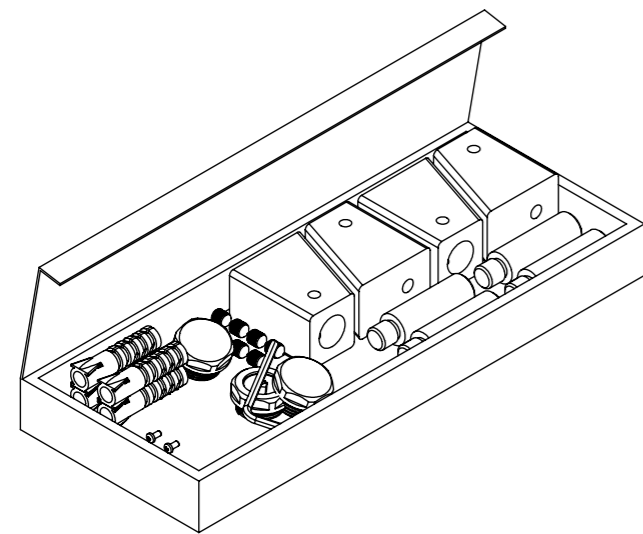

Product Code	Width	Height	Depth	Assembly Axis	
	W	H	D	S	L
INF024518000009	245	1800	50	1760	145
INF024520000009	245	2000	50	1960	145
INF034518000009	345	1800	50	1760	245
INF034520000009	345	2000	50	1960	245
INF044518000009	445	1800	50	1760	345
INF044520000009	445	2000	50	1960	345
INF054518000009	545	1800	50	1760	445
INF054520000009	545	2000	50	1960	445

INFINITY MIRROR

carisa[®]
design radiator

The contents of this document are property of Termosan[®] and should not be copied, reproduced or disclosed to a third party without written consent of the proprietor.

www.carisa.com.tr

www.termosan.com
info@termosan.com

Product Code	Width	Height	Depth	Assembly Axis	
	W	H	D	S	L
INF024518000009	245	1800	50	1760	145
INF024520000009	245	2000	50	1960	145
INF034518000009	345	1800	50	1760	245
INF034520000009	345	2000	50	1960	245
INF044518000009	445	1800	50	1760	345
INF044520000009	445	2000	50	1960	345
INF054518000009	545	1800	50	1760	445
INF054520000009	545	2000	50	1960	445