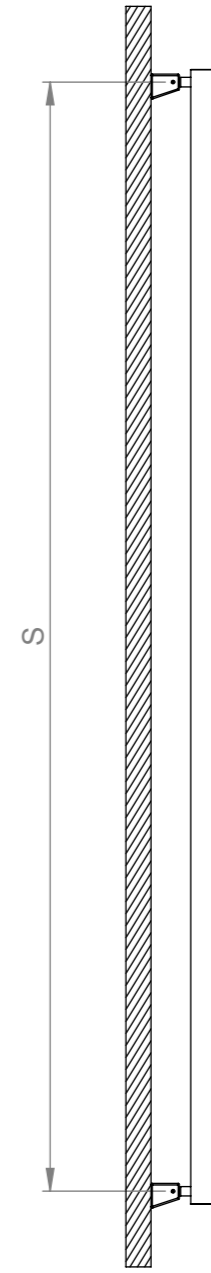

infinity mirror

Available for
Adonis, Kremlin, Oris, Strider

REFLECTION OF BEAUTY

This unique accessory is something more than a mirror. It is created to complement your stainless steel radiator yet it can be used alone. It will enhance the decoration of your home, and induce envy in your guests.

Product Code	Width	Height	Depth	Assembly Axis	
	W	H	D	S	L
INF024518000009	245	1800	50	1760	145
INF024520000009	245	2000	50	1960	145
INF034518000009	345	1800	50	1760	245
INF034520000009	345	2000	50	1960	245
INF044518000009	445	1800	50	1760	345
INF044520000009	445	2000	50	1960	345
INF054518000009	545	1800	50	1760	445
INF054520000009	545	2000	50	1960	445

INFINITY MIRROR

carisa[®]
design radiator

The contents of this document are property of Termosan[®] and should not be copied, reproduced or disclosed to a third party without written consent of the proprietor.

www.carisa.com.tr

www.termosan.com
info@termosan.com

Product Code	Width	Height	Depth	Assembly Axis	
	W	H	D	S	L
INF024518000009	245	1800	50	1760	145
INF024520000009	245	2000	50	1960	145
INF034518000009	345	1800	50	1760	245
INF034520000009	345	2000	50	1960	245
INF044518000009	445	1800	50	1760	345
INF044520000009	445	2000	50	1960	345
INF054518000009	545	1800	50	1760	445
INF054520000009	545	2000	50	1960	445