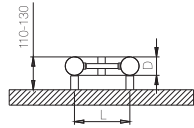

jazz

material	finish	electric version	wall installation	warranty
stainless steel	satın polished	not available	vertical	10 years

max. working pressure: 10 bar
 max. working temperature: 95°C
 all dimensions are in mm.
 connections 1/2"
 middle connection available

Product Code	Width	Height	Depth	Connection Centers	Tube Quantity	Assembly Axis		Weight	Water Capacity	THERMAL POWER		
	W	H	D	C		S	L	kg.	lt.	btu	k/cal	watt
JAZ024015000909	240	1500	60	50	9	900	180	7,3	7,2	1213	306	356

Product Code	Width	Height	Depth	Connection	Tube	Assembly Axis		Weight	Water
	W	H	D	C		S	L	kg.	lt.
JAZ024015000909	240	1500	60	50	9	900	180	7,3	7,2