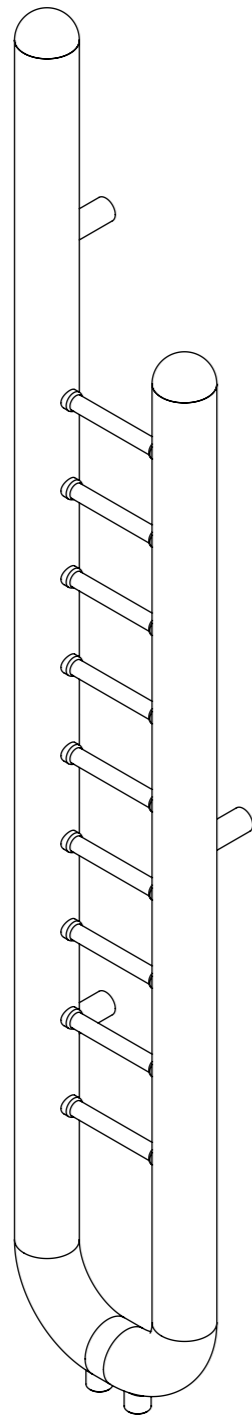

JAZZ

x4 Pieces

x1 Pieces

x4 Pieces

x8 Pieces

x1 Pieces

x1 Pieces

Product Code	Width	Height	Depth	Connection	Tube	Assembly Axis		Weight	Water
	W	H	D	C		S	L	kg.	lt.
JAZ024015000909	240	1500	60	50	9	900	180	7,3	7,2