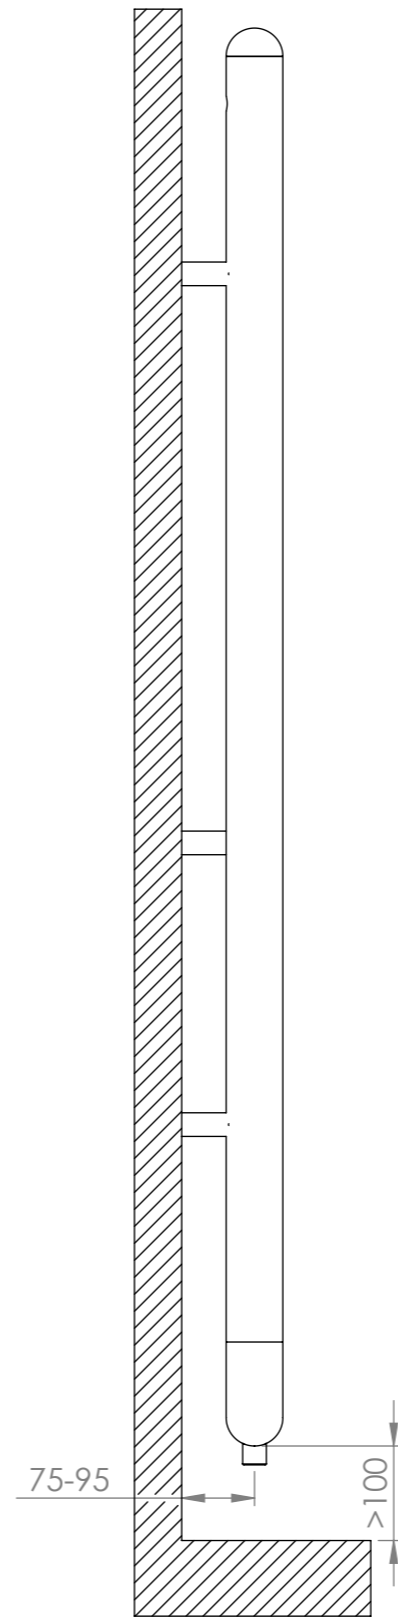

JAZZ

x4 Pieces

x1 Pieces

x4 Pieces

x8 Pieces

x1 Pieces

x1 Pieces

Product Code	Width	Height	Depth	Connection	Tube	Assembly Axis		Weight	Water
	W	H	D	C		S	L	kg.	lt.
JAZ024015000909	240	1500	60	50	9	900	180	7,3	7,2