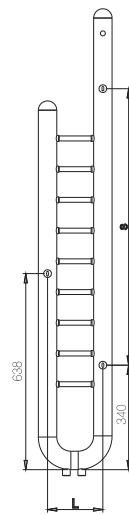

jazz

SOLID PLEASURE

Designed specially for your robs, Jazz reflects exceptional design targeted to strengthen the impact of your bathroom. Built as a common rob hanger for men and women, Jazz is a perfect way of differentiating any bathroom.

jazz

material	finish	electric version	wall installation	warranty
stainless steel	satın polished	not available	vertical	10 years

max. working pressure: 10 bar
 max. working temperature: 95°C
 all dimensions are in mm.
 connections 1/2"
 middle connection available

Product Code	Width	Height	Depth	Connection Centers	Tube Quantity	Assembly Axis		Weight	Water Capacity	THERMAL POWER		
	W	H	D	C		S	L	kg.	lt.	btu	k/cal	watt
JAZ024015000909	240	1500	60	50	9	900	180	7,3	7,2	1213	306	356

Product Code	Width	Height	Depth	Connection	Tube	Assembly Axis		Weight	Water
	W	H	D	C		S	L	kg.	lt.
JAZ024015000909	240	1500	60	50	9	900	180	7,3	7,2