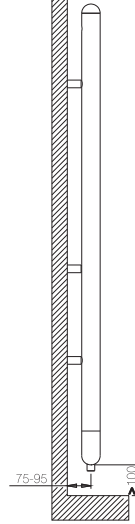

jazz

SOLID PLEASURE

Designed specially for your robs, Jazz reflects exceptional design targeted to strengthen the impact of your bathroom. Built as a common rob hanger for men and women, Jazz is a perfect way of differentiating any bathroom.

jazz

material	finish	electric version	wall installation	warranty
stainless steel	satın polished	not available	vertical	10 years

max. working pressure: 10 bar
 max. working temperature: 95°C
 all dimensions are in mm.
 connections 1/2"
 middle connection available

Product Code	Width	Height	Depth	Connection Centers	Tube Quantity	Assembly Axis		Weight	Water Capacity	THERMAL POWER		
	W	H	D	C		S	L	kg.	lt.	btu	k/cal	watt
JAZ024015000909	240	1500	60	50	9	900	180	7,3	7,2	1213	306	356

Product Code	Width	Height	Depth	Connection	Tube	Assembly Axis		Weight	Water
	W	H	D	C		S	L	kg.	lt.
JAZ024015000909	240	1500	60	50	9	900	180	7,3	7,2