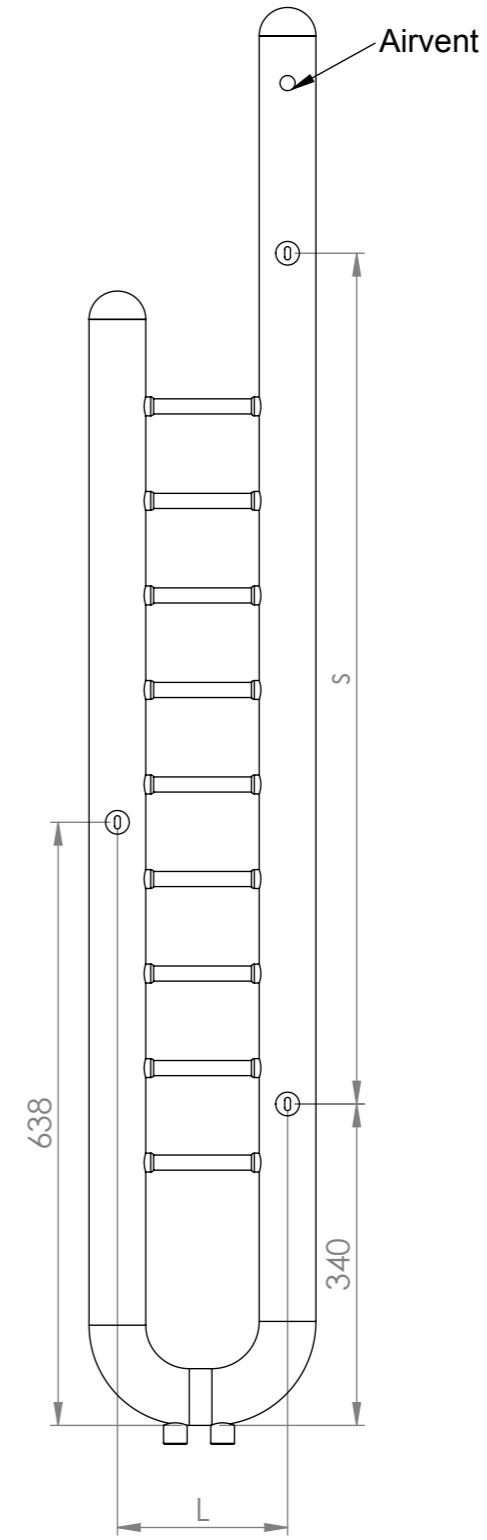

JAZZ

x4 Pieces

x1 Pieces

x4 Pieces

x8 Pieces

x1 Pieces

x1 Pieces

Product Code	Width	Height	Depth	Connection	Tube	Assembly Axis		Weight	Water
	W	H	D	C		S	L	kg.	lt.
JAZ024015000909	240	1500	60	50	9	900	180	7,3	7,2