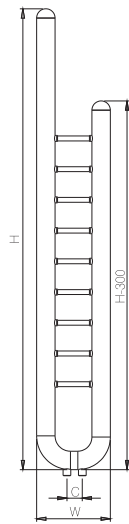

jazz

SOLID PLEASURE

Designed specially for your robs, Jazz reflects exceptional design targeted to strengthen the impact of your bathroom. Built as a common rob hanger for men and women, Jazz is a perfect way of differentiating any bathroom.

jazz

material	finish	electric version	wall installation	warranty
stainless steel	satın polished	not available	vertical	10 years

max. working pressure: 10 bar
 max. working temperature: 95°C
 all dimensions are in mm.
 connections 1/2"
 middle connection available

Product Code	Width	Height	Depth	Connection Centers	Tube Quantity	Assembly Axis		Weight	Water Capacity	THERMAL POWER		
	W	H	D	C		S	L	kg.	lt.	btu	k/cal	watt
JAZ024015000909	240	1500	60	50	9	900	180	7,3	7,2	1213	306	356

Product Code	Width	Height	Depth	Connection	Tube	Assembly Axis		Weight	Water
	W	H	D	C		S	L	kg.	lt.
JAZ024015000909	240	1500	60	50	9	900	180	7,3	7,2