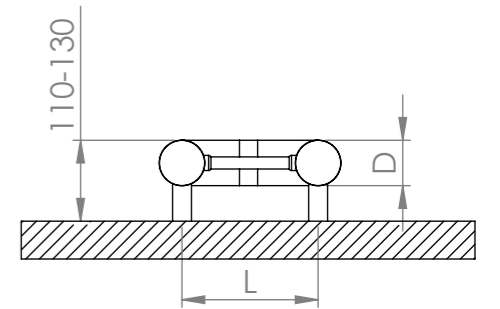

JAZZ

x4 Pieces

x1 Pieces

x4 Pieces

x8 Pieces

x1 Pieces

x1 Pieces

Product Code	Width	Height	Depth	Connection	Tube	Assembly Axis		Weight	Water
	W	H	D	C		S	L	kg.	lt.
JAZ024015000909	240	1500	60	50	9	900	180	7,3	7,2