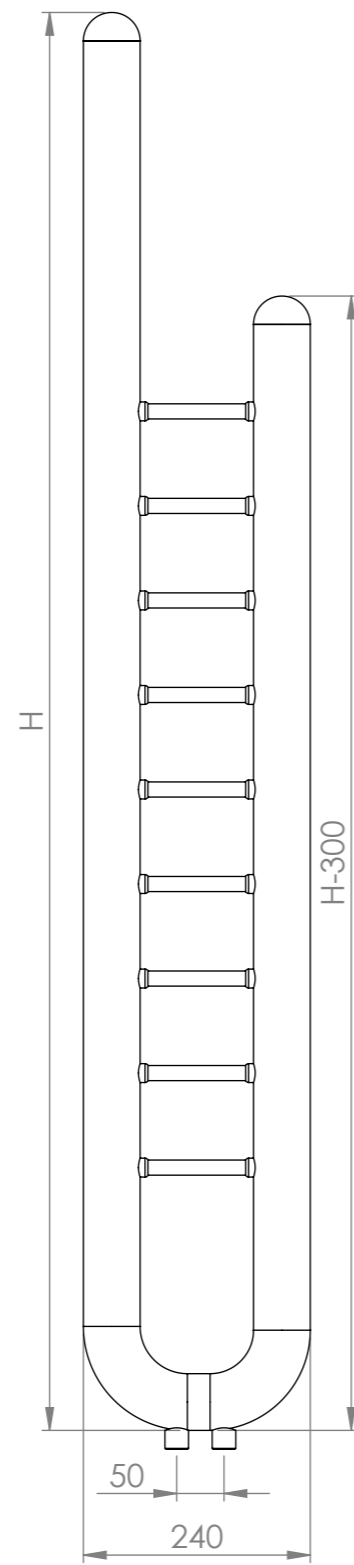

jazz

material	finish	electric version	wall installation	warranty
stainless steel	satın polished	not available	vertical	10 years

max. working pressure: 10 bar
 max. working temperature: 95°C
 all dimensions are in mm.
 connections 1/2"
 middle connection available

Product Code	Width	Height	Depth	Connection Centers	Tube Quantity	Assembly Axis		Weight	Water Capacity	THERMAL POWER		
	W	H	D	C		S	L	kg.	lt.	btu	k/cal	watt
JAZ024015000909	240	1500	60	50	9	900	180	7,3	7,2	1213	306	356

Vermogen (Watt) berekend op 75/65/20 graden Delta T50
 Bij 90/70/20 graden vermenigvuldig het vermogen met 1.26

JAZZ

x4 Pieces

x1 Pieces

x4 Pieces

x8 Pieces

x1 Pieces

x1 Pieces

Product Code	Width	Height	Depth	Connection	Tube	Assembly Axis		Weight	Water
	W	H	D	C		S	L	kg.	lt.
JAZ024015000909	240	1500	60	50	9	900	180	7,3	7,2