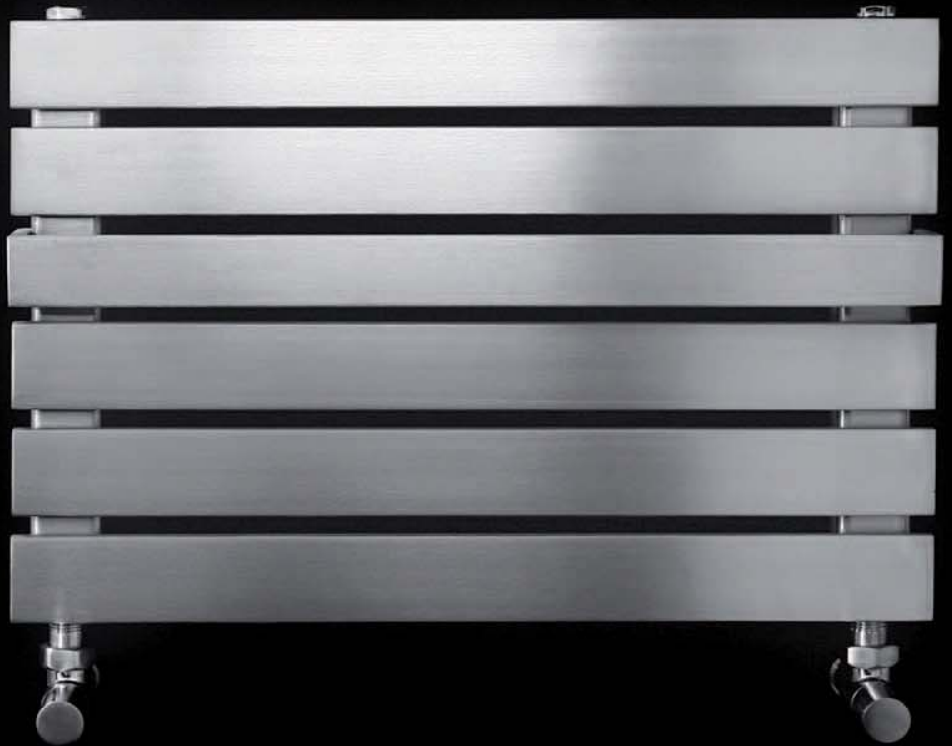

miya

PRACTICAL MODERNITY

Miya is one of the most comforting members of Carisa radiators. Its dimensions allow you to put it in almost any space you want no matter how small your bathroom or kitchen is. It has a built-in shelf for easy use.

miya

material	finish	electric version	wall installation	warranty
stainless steel	satın polished	not available	horizontal	10 years

max. working pressure: 10 bar
 max. working temperature: 95°C
 all dimensions are in mm.
 connections 1/2"