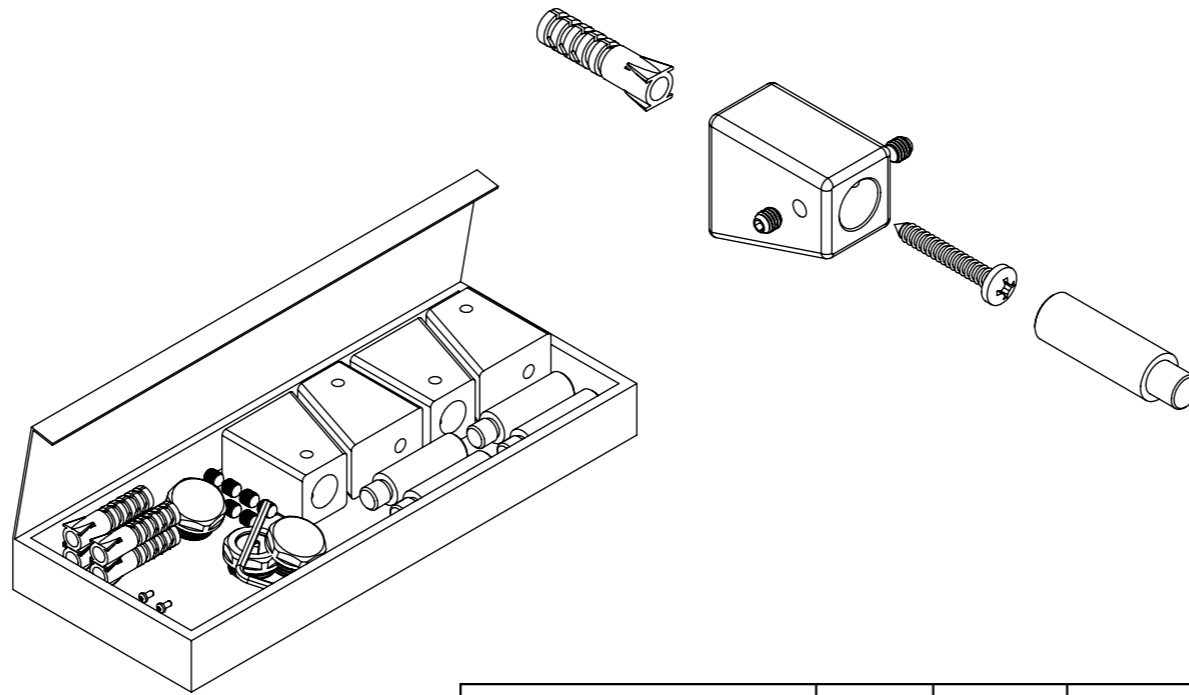

MIYA

carisa®
design radiator

The contents of this document are property of Termosan® and should not be copied, reproduced or disclosed to a third party without written consent of the proprietor.

www.carisa.com.tr

www.termosan.com
info@termosan.com

Product Code	Width	Height	Depth	Connection Centers	Tube Quantity	Assembly Axis		Weight	Water Capacity
	W	H	D	C		S	L	kg.	lt.
MIY05000390609	500	390	94	440	6	270	440	6,7	1,6