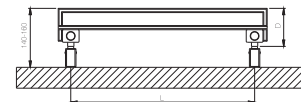

miya

PRACTICAL MODERNITY

Miya is one of the most comforting members of Carisa radiators. Its dimensions allow you to put it in almost any space you want no matter how small your bathroom or kitchen is. It has a built-in shelf for easy use.

miya

material	finish	electric version	wall installation	warranty
stainless steel	satın polished	not available	horizontal	10 years

max. working pressure: 10 bar
 max. working temperature: 95°C
 all dimensions are in mm.
 connections 1/2"

Product Code	Width	Height	Depth	Connection Centers	Tube Quantity	Assembly Axis		Weight	Water Capacity	THERMAL POWER		
	W	H	D	C		S	L	kg.	lt.	btu	k/cal	watt
MIY05000340609	500	340	94	440	6	230	440	6,7	1,6	1075	271	315
MIY10000340609	1000	340	94	940	6	230	940	11,7	2,6	1924	485	564

www.carisa.com.tr

www.termosan.com
info@termosan.com

Product Code	Width	Height	Depth	Connection Centers	Tube Quantity	Assembly Axis		Weight	Water Capacity
	W	H	D	C		S	L	kg.	lt.
MIY05000390609	500	390	94	440	6	270	440	6,7	1,6