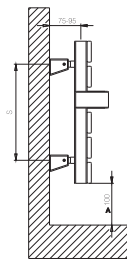

miya

material	finish	electric version	wall installation	warranty
stainless steel	satın polished	not available	horizontal	10 years

max. working pressure: 10 bar
 max. working temperature: 95°C
 all dimensions are in mm.
 connections 1/2"

Product Code	Width	Height	Depth	Connection Centers	Tube Quantity	Assembly Axis		Weight	Water Capacity	THERMAL POWER		
	W	H	D	C		S	L	kg.	lt.	btu	k/cal	watt
MIY05000340609	500	340	94	440	6	230	440	6,7	1,6	1075	271	315
MIY10000340609	1000	340	94	940	6	230	940	11,7	2,6	1924	485	564

www.carisa.com.tr

www.termosan.com
info@termosan.com

Product Code	Width	Height	Depth	Connection Centers	Tube Quantity	Assembly Axis		Weight	Water Capacity
	W	H	D	C		S	L	kg.	lt.
MIY05000390609	500	390	94	440	6	270	440	6,7	1,6