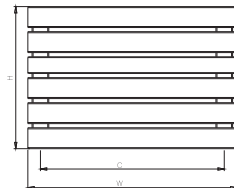

material	finish	electric version	wall installation	warranty
stainless steel	satın polished	not available	horizontal	10 years

max. working pressure: 10 bar
max. working temperature: 95°C
all dimensions are in mm.
connections 1/2"

Product Code	Width	Height	Depth	Connection Centers	Tube Quantity	Assembly Axis		Weight	Water Capacity	THERMAL POWER		
	W	H	D	C		S	L	kg.	lt.	btu	k/cal	watt
MIY05000340609	500	340	94	440	6	230	440	6,7	1,6	1075	271	315
MIY10000340609	1000	340	94	940	6	230	940	11,7	2,6	1924	485	564

Vermogen (Watt) berekend op 75/65/20 graden Delta T50
Bij 90/70/20 graden vermenigvuldig het vermogen met 1.26