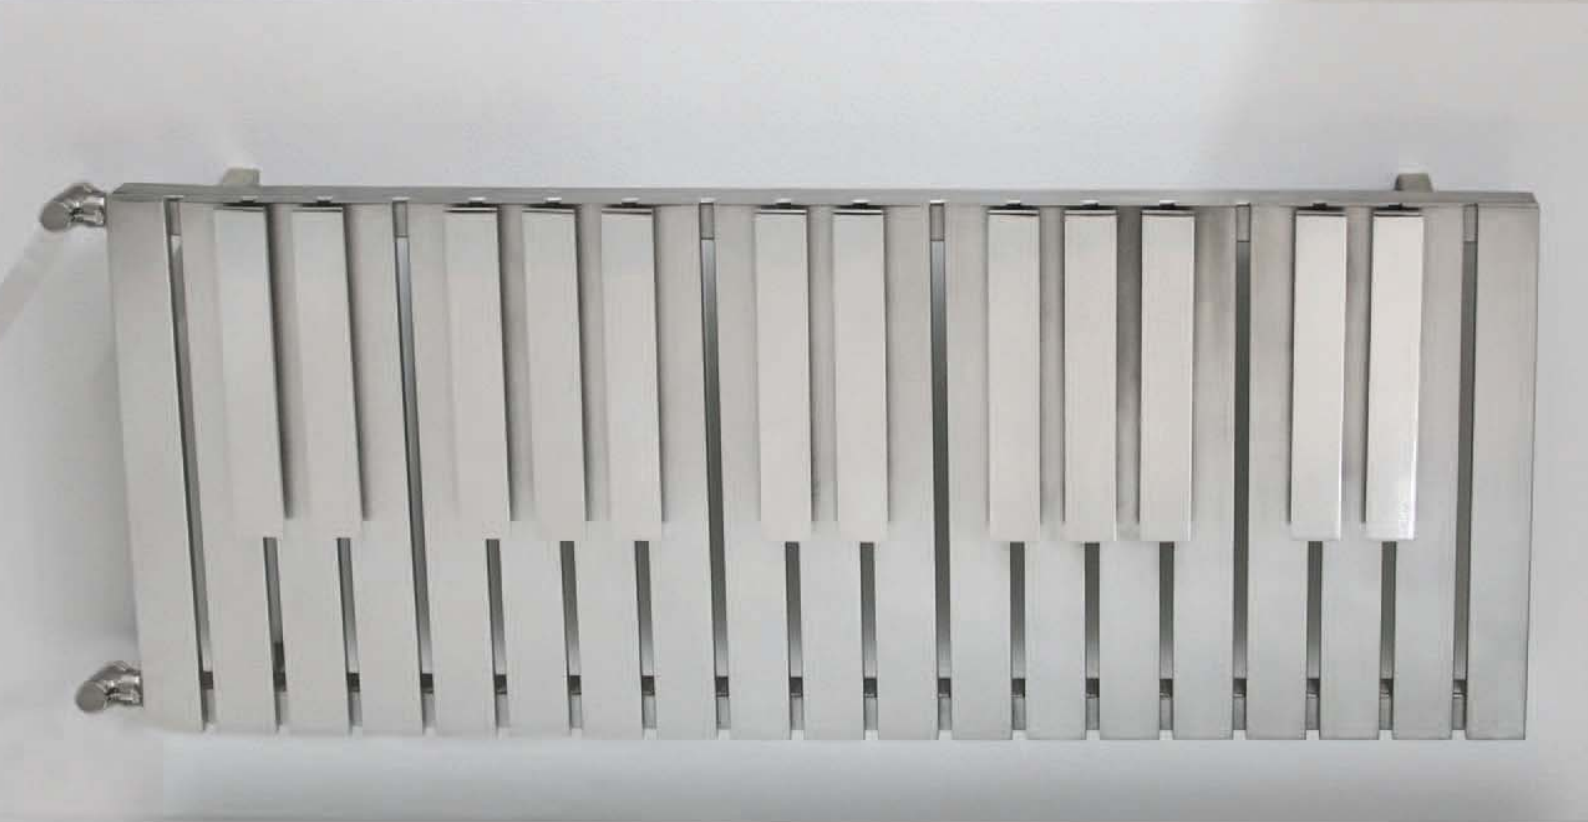

# piano

**WARMTH IN HARMONY**  
Like soft music floating through the room carried on a gentle warming breeze. A masterpiece in stainless steel, and in complete harmony with your decor.

technical specs page 133

**piano**

material	finish	electric version	wall installation	warranty
stainless steel	satın polished	1200 W	horizontal vertical	10 years

max. working pressure: 10 bar  
 max. working temperature: 95°C  
 all dimensions are in mm.  
 connections 1/2"