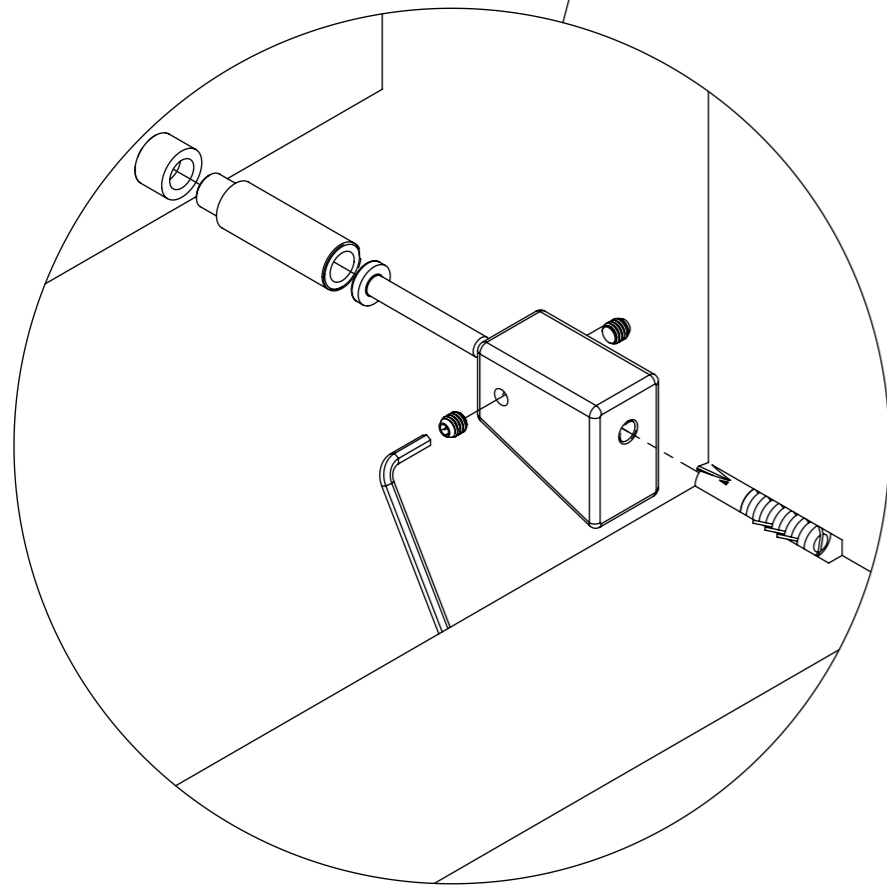

PIANO

The contents of this document are property of Termosan® and could not be copied, reproduced or disclosed to a third party without written consent of the proprietor.

www.carisa.com.tr

www.termosan.com
info@termosan.com

carisa
design radiator

Product Code	Width	Height	Depth	Connection Centers	Tube Quantity	Assembly Axis		Weight	Water Capacity
	W	H	D	C		S	L	kg.	lt.
PIA113005001909	1130	500	67	460	19	460	960	24,1	5,3
PIA113006001909	1130	600	67	560	19	560	960	27,7	5,9