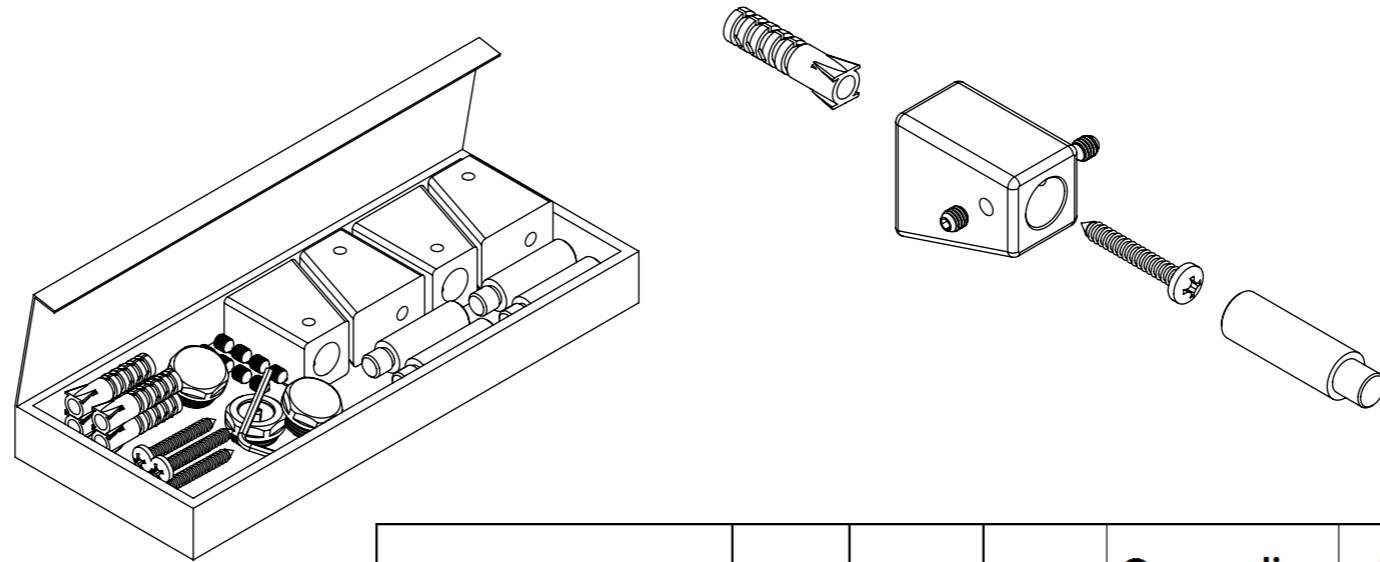

PIANO

The contents of this document are property of Termosan® and could not be copied, reproduced or disclosed to a third party without written consent of the proprietor.

www.carisa.com.tr

www.termosan.com
info@termosan.com

carisa
design radiator

Product Code	Width	Height	Depth	Connection Centers	Tube Quantity	Assembly Axis		Weight	Water Capacity
	W	H	D	C		S	L	kg.	lt.
PIA113005001909	1130	500	67	460	19	460	960	24,1	5,3
PIA113006001909	1130	600	67	560	19	560	960	27,7	5,9