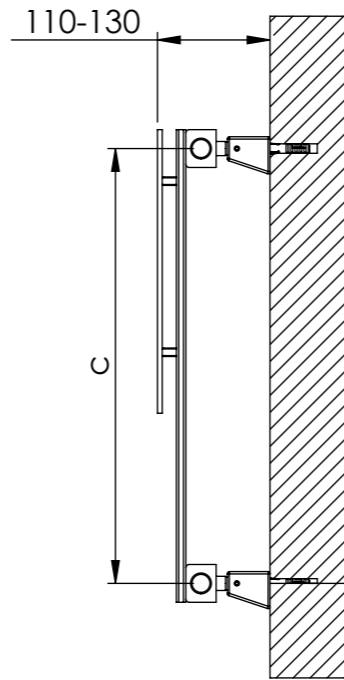

**piano**

material	finish	electric version	wall installation	warranty
stainless steel	satın polished	1200 W	horizontal vertical	10 years

max. working pressure: 10 bar  
 max. working temperature: 95°C  
 all dimensions are in mm.  
 connections 1/2"

Product Code	Width	Height	Depth	Connection Centers	Tube Quantity	Assembly Axis		Weight	Water Capacity	THERMAL POWER		
	W	H	D	C		S	L	kg.	lt.	btu	k/cal	watt
PIA113005001909	1130	500	67	460	19	460	960	24,1	5,3	3488	879	1022
PIA113006001909	1130	600	67	560	19	560	960	27,7	5,9	4051	1021	1187

**carisa**  
design radiator

Product Code	Width	Height	Depth	Connection Centers	Tube Quantity	Assembly Axis		Weight	Water Capacity
	W	H	D	C		S	L	kg.	lt.
PIA113005001909	1130	500	67	460	19	460	960	24,1	5,3
PIA113006001909	1130	600	67	560	19	560	960	27,7	5,9