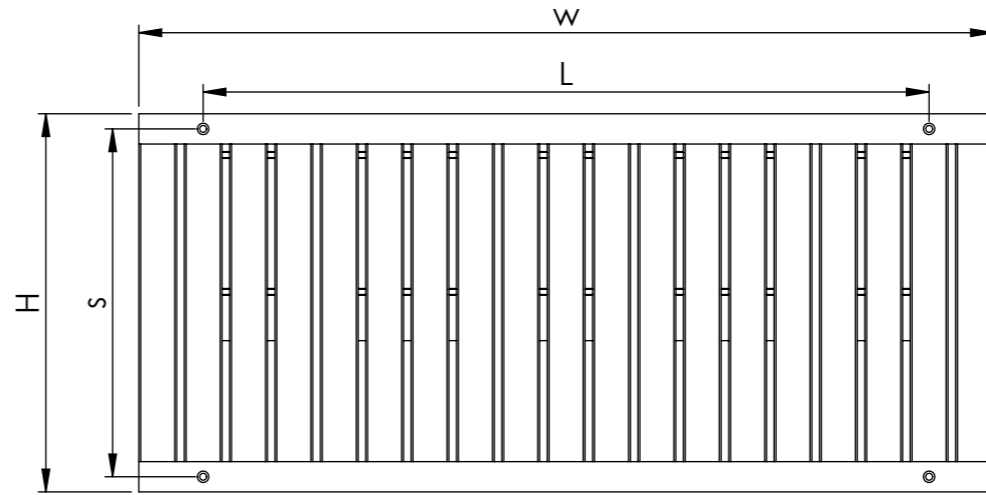

PIANO

The contents of this document are property of Termosan® and could not be copied, reproduced or disclosed to a third party without written consent of the proprietor.

www.carisa.com.tr

www.termosan.com
info@termosan.com

carisa
design radiator

Product Code	Width	Height	Depth	Connection Centers	Tube Quantity	Assembly Axis		Weight	Water Capacity
	W	H	D	C		S	L	kg.	lt.
PIA113005001909	1130	500	67	460	19	460	960	24,1	5,3
PIA113006001909	1130	600	67	560	19	560	960	27,7	5,9