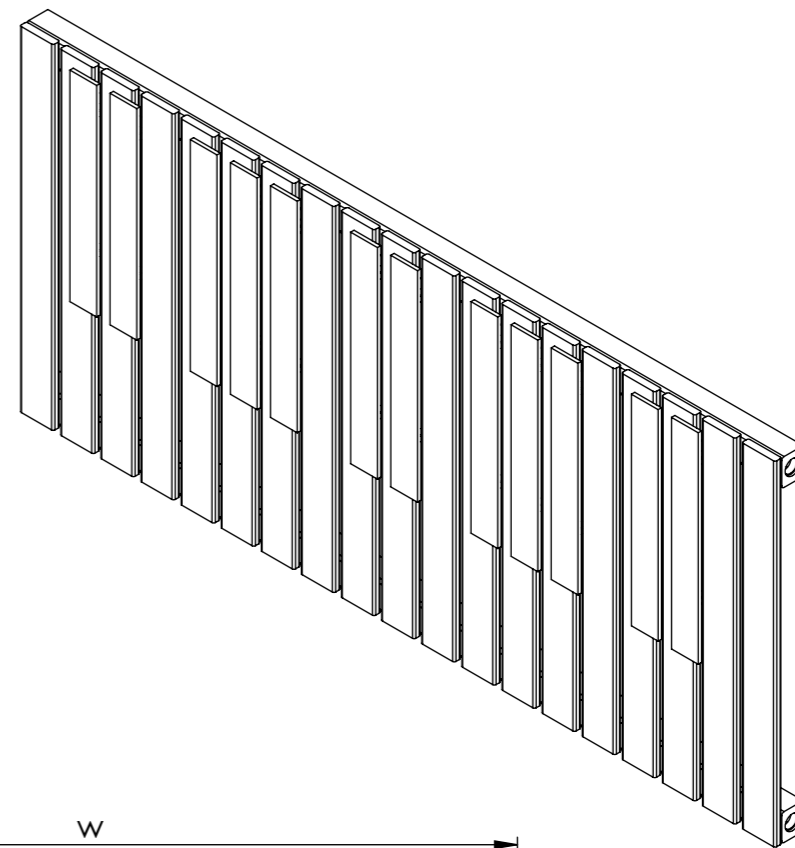

PIANO

The contents of this document are property of Termosan® and could not be copied, reproduced or disclosed to a third party without written consent of the proprietor.

www.carisa.com.tr

www.termosan.com
info@termosan.com

carisa
design radiator

Product Code	Width	Height	Depth	Connection Centers	Tube Quantity	Assembly Axis		Weight	Water Capacity
	W	H	D	C		S	L	kg.	lt.
PIA113005001909	1130	500	67	460	19	460	960	24,1	5,3
PIA113006001909	1130	600	67	560	19	560	960	27,7	5,9