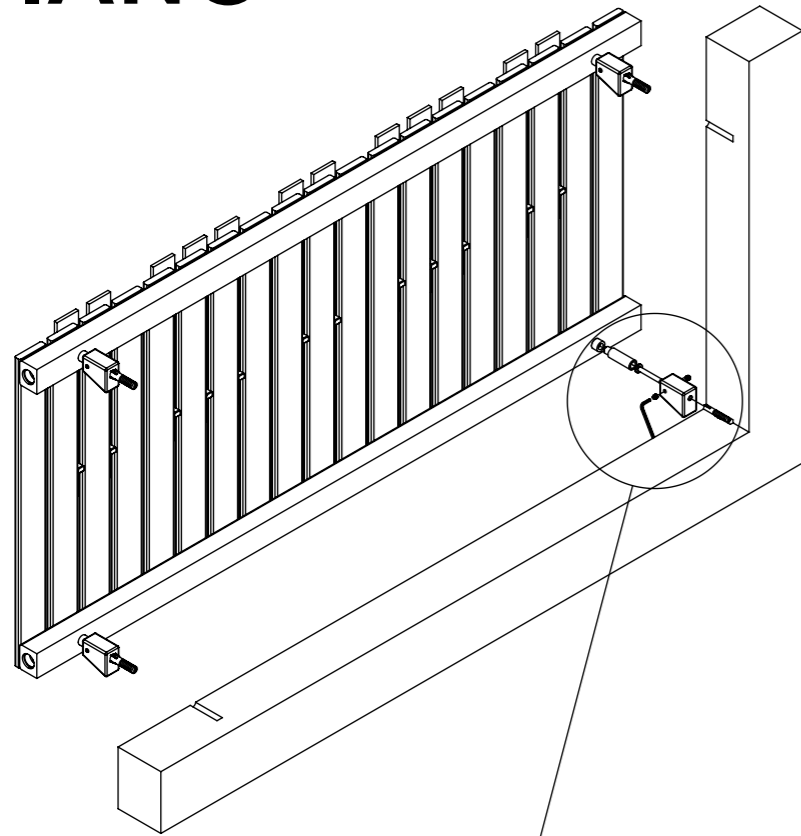

PIANO

The contents of this document are property of Termosan® and could not be copied, reproduced or disclosed to a third party without written consent of the proprietor.

www.carisa.com.tr

www.termosan.com
info@termosan.com

carisa
design radiator

Product Code	Width	Height	Depth	Connection Centers	Tube Quantity	Assembly Axis		Weight	Water Capacity
	W	H	D	C		S	L	kg.	lt.
PIA113005001909	1130	500	67	460	19	460	960	24,1	5,3
PIA113006001909	1130	600	67	560	19	560	960	27,7	5,9