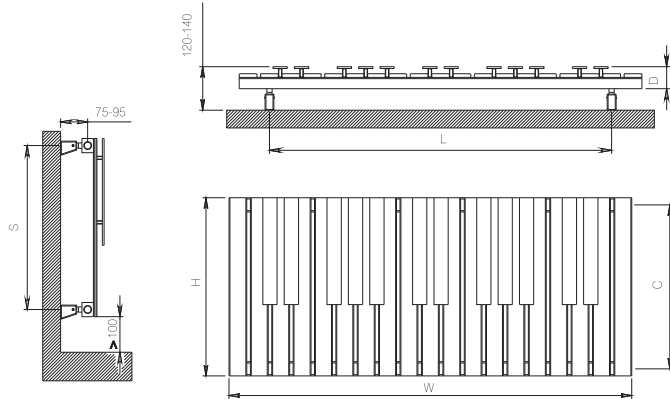

**piano**

material	finish	electric version	wall installation	warranty
stainless steel	satın polished	1200 W	horizontal vertical	10 years

max. working pressure: 10 bar  
 max. working temperature: 95°C  
 all dimensions are in mm.  
 connections 1/2"

Product Code	Width	Height	Depth	Connection Centers	Tube Quantity	Assembly Axis		Weight	Water Capacity	THERMAL POWER		
	W	H	D	C		S	L	kg.	lt.	btu	k/cal	watt
PIA113005001909	1130	500	67	460	19	460	960	24,1	5,3	3488	879	1022
PIA113006001909	1130	600	67	560	19	560	960	27,7	5,9	4051	1021	1187

**carisa**  
design radiator

Product Code	Width	Height	Depth	Connection Centers	Tube Quantity	Assembly Axis		Weight	Water Capacity
	W	H	D	C		S	L	kg.	lt.
PIA113005001909	1130	500	67	460	19	460	960	24,1	5,3
PIA113006001909	1130	600	67	560	19	560	960	27,7	5,9