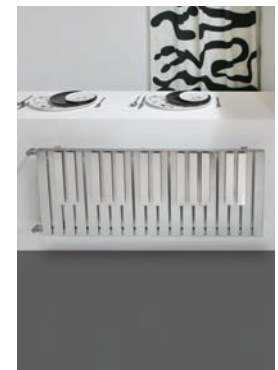

# piano

**WARMTH IN HARMONY**  
Like soft music floating through the room carried on a gentle warming breeze. A masterpiece in stainless steel, and in complete harmony with your decor.

technical specs page 133

**piano**

material	finish	electric version	wall installation	warranty
stainless steel	satın polished	1200 W	horizontal vertical	10 years

max. working pressure: 10 bar  
 max. working temperature: 95°C  
 all dimensions are in mm.  
 connections 1/2"