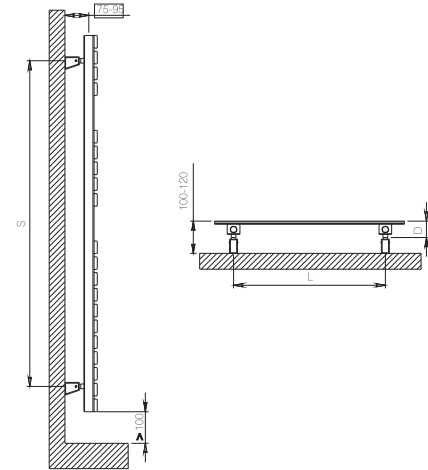

sahara

THE CHARM OF THE DESERT

Mirages of the desert,
shimmering waves of heat
to dry your bath towels.
The charm of the desert
welcomes you with all its
warmth. Here is Sahara.

sahara

material	finish	electric version	wall installation	warranty
stainless steel	satin polished	600 W 900 W 1200 W	vertical	10 years

max. working pressure: 10 bar
 max. working temperature: 95°C
 all dimensions are in mm.
 connections 1/2"

Product Code	Width	Height	Depth	Connection Centers	Tube Quantity	Assembly Axis		Weight	Water Capacity	THERMAL POWER		
	W	H	D	C		S	L	kg.	lt.	btu	k/cal	watt
SAH050007901409	500	790	52	380	14	650	380	10,7	3,3	2276	574	667
SAH050011902009	500	1190	52	380	20	1050	380	16,2	4,9	3294	830	965
SAH060007901409	600	790	52	480	14	650	480	12,4	3,7	2621	660	768
SAH060011902009	600	1190	52	480	20	1050	480	18,4	5,4	3788	955	1110

Vermogen (Watt) berekend op 75/65/20 graden Delta T50
 Bij 90/70/20 graden vermenigvuldig het vermogen met 1.26

SAHARA

carisa[®]
design radiator

The contents of this document are property of Termosan[®] and should not be copied, reproduced or disclosed to a third party without written consent of the proprietor.

www.carisa.com.tr

www.termosan.com
info@termosan.com

Side View

Bottom View

Top View

Product Code	Width	Height	Depth	Connection Centers	Tube Quantity	Assembly Axis		Weight	Water Capacity
	W	H	D	C		S	L	kg.	lt.
SAH050007901409	500	790	52	380	14	650	380	10,7	3,3
SAH050011902009	500	1190	52	380	20	1050	380	16,2	4,9
SAH060007901409	600	790	52	480	14	650	480	12,4	3,7
SAH060011902009	600	1190	52	480	20	1050	480	18,4	5,4