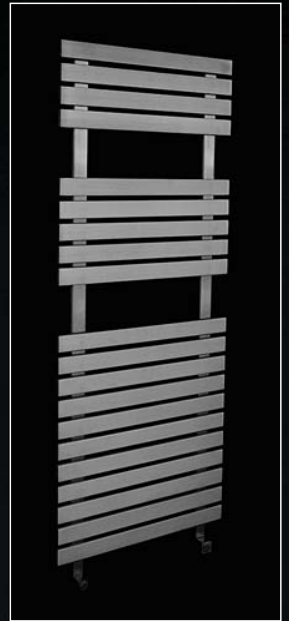

sahara

THE CHARM OF THE DESERT

Mirages of the desert,
shimmering waves of heat
to dry your bath towels.
The charm of the desert
welcomes you with all its
warmth. Here is Sahara.

sahara

material	finish	electric version	wall installation	warranty
stainless steel	satin polished	600 W 900 W 1200 W	vertical	10 years

max. working pressure: 10 bar
 max. working temperature: 95°C
 all dimensions are in mm.
 connections 1/2"

Product Code	Width	Height	Depth	Connection Centers	Tube Quantity	Assembly Axis		Weight	Water Capacity	THERMAL POWER		
	W	H	D	C		S	L	kg.	lt.	btu	k/cal	watt
SAH050007901409	500	790	52	380	14	650	380	10,7	3,3	2276	574	667
SAH050011902009	500	1190	52	380	20	1050	380	16,2	4,9	3294	830	965
SAH060007901409	600	790	52	480	14	650	480	12,4	3,7	2621	660	768
SAH060011902009	600	1190	52	480	20	1050	480	18,4	5,4	3788	955	1110