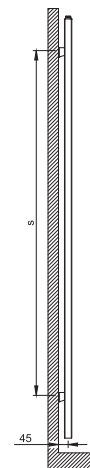

PLAIN BEAUTY

Another model that contains steel radiator maintaining a soft look but an effective heat. Trojan, is the choice of casual home or office builders. Less is more!

trojan

material	finish	electric version	wall installation	warranty
stainless steel steel	satın polished	900 W 1200 W	vertical	5 years

max. working pressure: 10 bar
 max. working temperature: 95°C
 all dimensions are in mm.
 connections 1/2"

Product Code	Width	Height	Depth	Connection Centers	Tube Quantity	Assembly Axis		Weight	Water Capacity	THERMAL POWER		
	W	H	D	C		S	L	kg.	lt.	btu	k/cal	watt
TRJ040018000009	400	1800	35	360	-	1470	200	24,4	8,2	2879	725	843
TRJ040020000009	400	2000	35	360	-	1645	200	27,2	9,2	3227	813	945
TRJ050018000009	500	1800	35	460	-	1470	300	29,1	9,8	3508	884	1028
TRJ050020000009	500	2000	35	460	-	1645	300	32,4	10,9	3934	991	1153

Vermogen (Watt) berekend op 75/65/20 graden Delta T50
 Bij 90/70/20 graden vermenigvuldig het vermogen met 1.26

TROJAN

carisa[®]
design radiator

The contents of this document are property of **Termosan**[®] and should not be copied, reproduced or disclosed to a third party without written consent of the proprietor.

www.carisa.com.tr

www.termosan.com
info@termosan.com

x4 Pcs.

Product Code	Width	Height	Depth	Connection Centers	Tube Quantity	Assembly Axis		Weight kg.	Water Capacity lt.
	W	H	D	C		S	L		
TRJ040018000009	400	1800	35	360	-	1470	200	24,4	8,2
TRJ040020000009	400	2000	35	360	-	1645	200	27,2	9,2
TRJ050018000009	500	1800	35	460	-	1470	200	29,1	9,8
TRJ050020000009	500	2000	35	460	-	1645	200	32,4	10,9