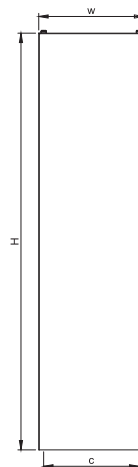

material	finish	electric version	wall installation	warranty
stainless steel steel	satın polished	900 W 1200 W	vertical	5 years

max. working pressure: 10 bar
max. working temperature: 95°C
all dimensions are in mm.
connections 1/2"

Product Code	Width	Height	Depth	Connection Centers	Tube Quantity	Assembly Axis		Weight	Water Capacity	THERMAL POWER		
	W	H	D	C		S	L	kg.	lt.	btu	k/cal	watt
TRJ040018000009	400	1800	35	360	-	1470	200	24,4	8,2	2879	725	843
TRJ040020000009	400	2000	35	360	-	1645	200	27,2	9,2	3227	813	945
TRJ050018000009	500	1800	35	460	-	1470	300	29,1	9,8	3508	884	1028
TRJ050020000009	500	2000	35	460	-	1645	300	32,4	10,9	3934	991	1153

Vermogen (Watt) berekend op 75/65/20 graden Delta T50
Bij 90/70/20 graden vermenigvuldig het vermogen met 1.26