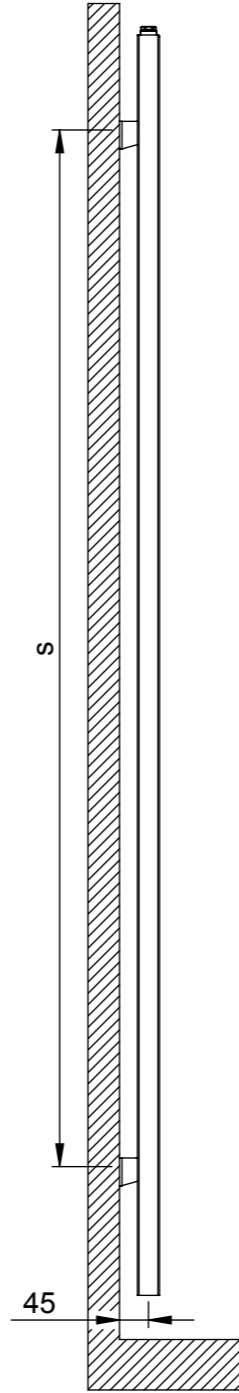

PLAIN BEAUTY

Another model that contains steel radiator maintaining a soft look but an effective heat. Trojan, is the choice of casual home or office builders. Less is more!

trojan

material	finish	electric version	wall installation	warranty
stainless steel steel	satın polished	900 W 1200 W	vertical	5 years

max. working pressure: 10 bar
 max. working temperature: 95°C
 all dimensions are in mm.
 connections 1/2"

Product Code	Width	Height	Depth	Connection Centers	Tube Quantity	Assembly Axis		Weight	Water Capacity	THERMAL POWER		
	W	H	D	C		S	L	kg.	lt.	btu	k/cal	watt
TRJ040018000009	400	1800	35	360	-	1470	200	24,4	8,2	2879	725	843
TRJ040020000009	400	2000	35	360	-	1645	200	27,2	9,2	3227	813	945
TRJ050018000009	500	1800	35	460	-	1470	300	29,1	9,8	3508	884	1028
TRJ050020000009	500	2000	35	460	-	1645	300	32,4	10,9	3934	991	1153

Vermogen (Watt) berekend op 75/65/20 graden Delta T50
 Bij 90/70/20 graden vermenigvuldig het vermogen met 1.26

TROJAN

carisa[®]
design radiator

The contents of this document are property of **Termosan**[®] and should not be copied, reproduced or disclosed to a third party without written consent of the proprietor.

www.carisa.com.tr

www.termosan.com
info@termosan.com

x4 Pcs.

Product Code	Width	Height	Depth	Connection Centers	Tube Quantity	Assembly Axis		Weight kg.	Water Capacity lt.
	W	H	D	C		S	L		
TRJ040018000009	400	1800	35	360	-	1470	200	24,4	8,2
TRJ040020000009	400	2000	35	360	-	1645	200	27,2	9,2
TRJ050018000009	500	1800	35	460	-	1470	200	29,1	9,8
TRJ050020000009	500	2000	35	460	-	1645	200	32,4	10,9