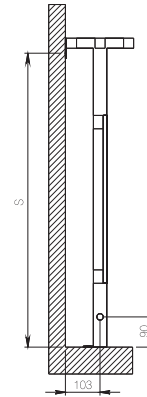

KEEN INTELLIGENCE

The design gives steel a different essence and with the combination of aesthetic beauty and intelligence, Troy is re-conquered.

troy

material	finish	electric version	wall installation	warranty
stainless steel	satın polished	900 W	floor standing	10 years

max. working pressure: 10 bar
 max. working temperature: 95°C
 all dimensions are in mm.
 connections 1/2"

Product Code	Width	Height	Depth	Connection Centers	Tube Quantity	Assembly Axis		Weight	Water Capacity	THERMAL POWER		
	W	H	D	C		S	L	kg.	lt.	btu	k/cal	watt
TRO060009201009	600	920	203	540	10	570	870	13,2	5,9	2713	684	795

Vermogen (Watt) berekend op 75/65/20 graden Delta T50
 Bij 90/70/20 graden vermenigvuldig het vermogen met 1.26

TROY

carisa[®]
design radiator

The contents of this document are property of Termosan[®] and should not be copied, reproduced or disclosed to a third party without written consent of the proprietor.

www.carisa.com.tr

Bottom View

x8 Pcs.

x8 Pcs.

Product Code	Width	Height	Depth	Connection Centers	Tube Quantity	Assembly Axis		Weight	Water Capacity
	W	H	D	C		S	L	kg.	lt.
TRO060009201009	600	920	203	540	10	570	875	13	6