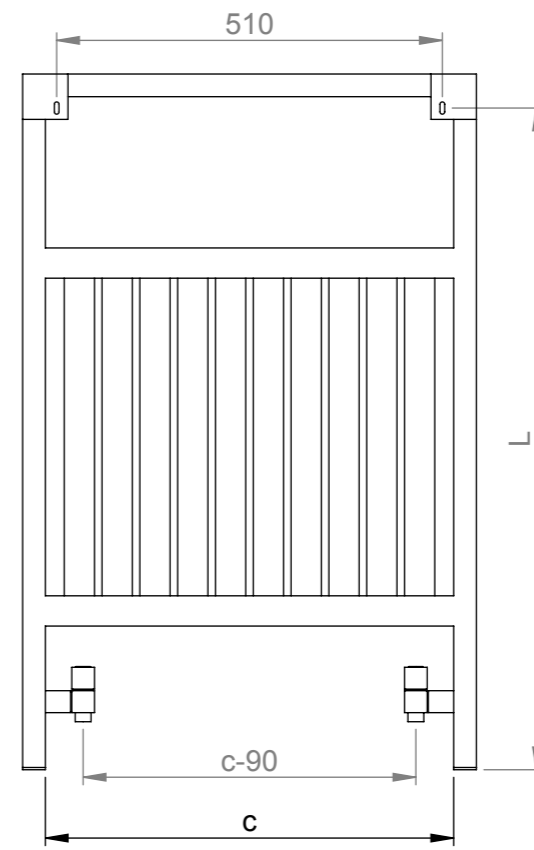

max. working pressure: 10 bar
 max. working temperature: 95°C
 all dimensions are in mm.
 connections 1/2"

Product Code	Width	Height	Depth	Connection Centers	Tube Quantity	Assembly Axis		Weight	Water Capacity	THERMAL POWER		
	W	H	D	C		S	L	kg.	lt.	btu	k/cal	watt
TRO060009201009	600	920	203	540	10	570	870	13,2	5,9	2713	684	795

Vermogen (Watt) berekend op 75/65/20 graden Delta T50
 Bij 90/70/20 graden vermenigvuldig het vermogen met 1.26

TROY

carisa[®]
design radiator

The contents of this document are property of Termosan[®] and should not be copied, reproduced or disclosed to a third party without written consent of the proprietor.

www.carisa.com.tr

Bottom View

x8 Pcs.

x8 Pcs.

Product Code	Width	Height	Depth	Connection Centers	Tube Quantity	Assembly Axis		Weight	Water Capacity
	W	H	D	C		S	L	kg.	lt.
TRO060009201009	600	920	203	540	10	570	875	13	6