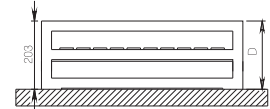

material	finish	electric version	wall installation	warranty
stainless steel	satın polished	900 W	floor standing	10 years

max. working pressure: 10 bar
max. working temperature: 95°C
all dimensions are in mm.
connections 1/2"

Product Code	Width	Height	Depth	Connection Centers	Tube Quantity	Assembly Axis		Weight	Water Capacity	THERMAL POWER		
	W	H	D	C		S	L	kg.	lt.	btu	k/cal	watt
TRO060009201009	600	920	203	540	10	570	870	13,2	5,9	2713	684	795

Vermogen (Watt) berekend op 75/65/20 graden Delta T50
Bij 90/70/20 graden vermenigvuldig het vermogen met 1.26