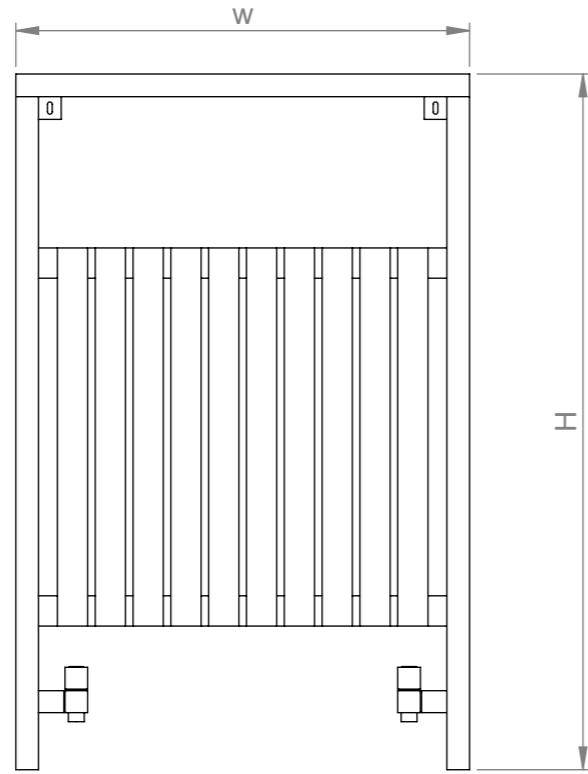

max. working pressure: 10 bar
 max. working temperature: 95°C
 all dimensions are in mm.
 connections 1/2"

Product Code	Width	Height	Depth	Connection Centers	Tube Quantity	Assembly Axis		Weight	Water Capacity	THERMAL POWER		
	W	H	D	C		S	L	kg.	lt.	btu	k/cal	watt
TRO060009201009	600	920	203	540	10	570	870	13,2	5,9	2713	684	795

Vermogen (Watt) berekend op 75/65/20 graden Delta T50
 Bij 90/70/20 graden vermenigvuldig het vermogen met 1.26

TROY

carisa[®]
design radiator

The contents of this document are property of Termosan[®] and should not be copied, reproduced or disclosed to a third party without written consent of the proprietor.

www.carisa.com.tr

Bottom View

x8 Pcs.

x8 Pcs.

Product Code	Width	Height	Depth	Connection Centers	Tube Quantity	Assembly Axis		Weight	Water Capacity
	W	H	D	C		S	L	kg.	lt.
TRO060009201009	600	920	203	540	10	570	875	13	6