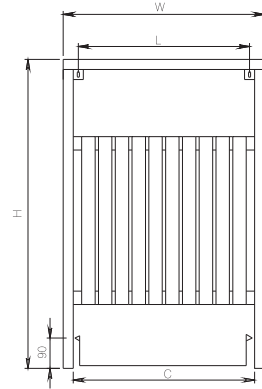

material	finish	electric version	wall installation	warranty
stainless steel	satın polished	900 W	floor standing	10 years

max. working pressure: 10 bar
max. working temperature: 95°C
all dimensions are in mm.
connections 1/2"

Product Code	Width	Height	Depth	Connection Centers	Tube Quantity	Assembly Axis		Weight	Water Capacity	THERMAL POWER		
	W	H	D	C		S	L	kg.	lt.	btu	k/cal	watt
TRO060009201009	600	920	203	540	10	570	870	13,2	5,9	2713	684	795

Vermogen (Watt) berekend op 75/65/20 graden Delta T50
Bij 90/70/20 graden vermenigvuldig het vermogen met 1.26