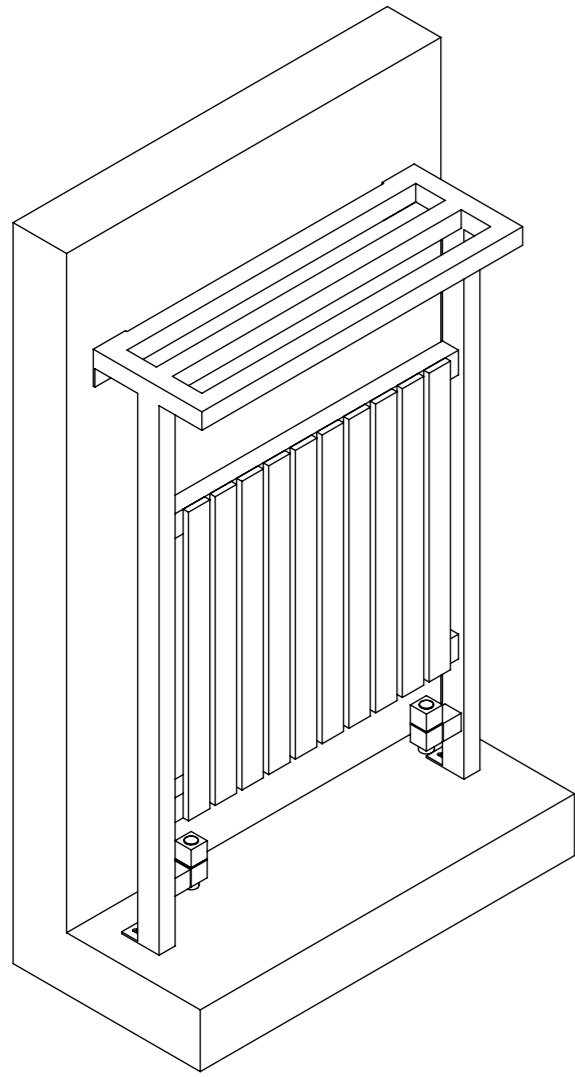

max. working pressure: 10 bar
 max. working temperature: 95°C
 all dimensions are in mm.
 connections 1/2"

Product Code	Width	Height	Depth	Connection Centers	Tube Quantity	Assembly Axis		Weight	Water Capacity	THERMAL POWER		
	W	H	D	C		S	L	kg.	lt.	btu	k/cal	watt
TRO060009201009	600	920	203	540	10	570	870	13,2	5,9	2713	684	795

Vermogen (Watt) berekend op 75/65/20 graden Delta T50
 Bij 90/70/20 graden vermenigvuldig het vermogen met 1.26

TROY

carisa[®]
design radiator

The contents of this document are property of Termosan[®] and should not be copied, reproduced or disclosed to a third party without written consent of the proprietor.

www.carisa.com.tr

Bottom View

x8 Pcs.

x8 Pcs.

Product Code	Width	Height	Depth	Connection Centers	Tube Quantity	Assembly Axis		Weight	Water Capacity
	W	H	D	C		S	L	kg.	lt.
TRO060009201009	600	920	203	540	10	570	875	13	6