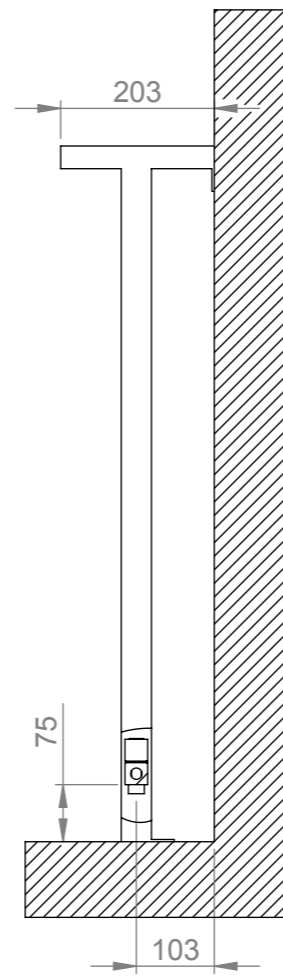

max. working pressure: 10 bar
 max. working temperature: 95°C
 all dimensions are in mm.
 connections 1/2"

Product Code	Width	Height	Depth	Connection Centers	Tube Quantity	Assembly Axis		Weight	Water Capacity	THERMAL POWER		
	W	H	D	C		S	L	kg.	lt.	btu	k/cal	watt
TRO060009201009	600	920	203	540	10	570	870	13,2	5,9	2713	684	795

Vermogen (Watt) berekend op 75/65/20 graden Delta T50
 Bij 90/70/20 graden vermenigvuldig het vermogen met 1.26

TROY

carisa[®]
design radiator

The contents of this document are property of Termosan[®] and should not be copied, reproduced or disclosed to a third party without written consent of the proprietor.

www.carisa.com.tr

Bottom View

x8 Pcs.

x8 Pcs.

Product Code	Width	Height	Depth	Connection Centers	Tube Quantity	Assembly Axis		Weight	Water Capacity
	W	H	D	C		S	L	kg.	lt.
TRO060009201009	600	920	203	540	10	570	875	13	6