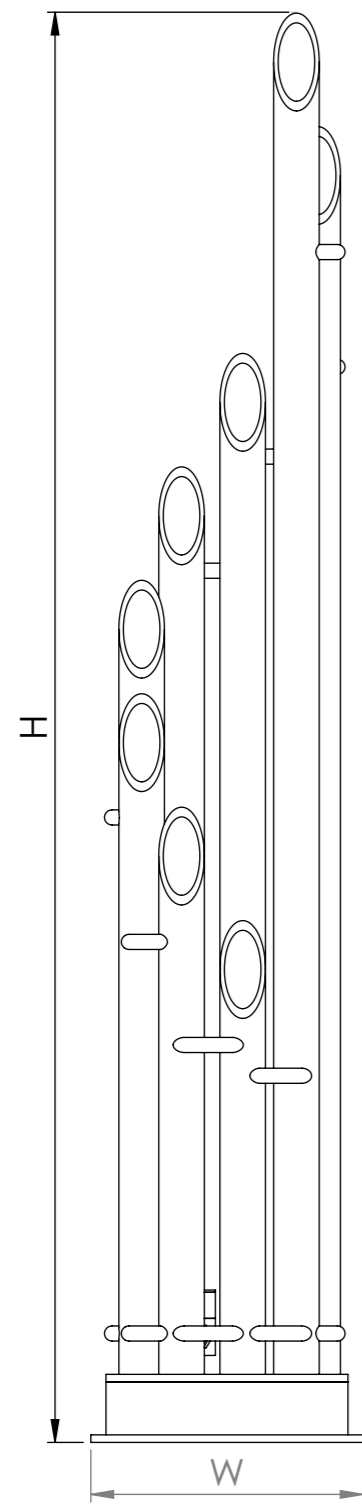

max. working pressure: 8 bar
 max. working temperature: 95°C
 all dimensions are in mm.
 connections 1/2"

Product Code	Width	Height	Depth	Connection Centers	Tube Quantity	Assembly Axis		Weight	Water Capacity	THERMAL POWER		
	W	H	D	C		S	L	kg.	lt.	btu	k/cal	watt
UNQ036019000909	360	1900	360	50	9	340	295	50,5	8,2	12873	2509	2917

UNIQUE

Product Code	Width	Height	Depth	Connection Centers	Tube Quantity	Assembly Axis		Weight	Water Capacity
	W	H	D	C		S	L	kg.	lt.
UNQ036019000909	360	1900	360	50	9	340	295	50,5	8,2