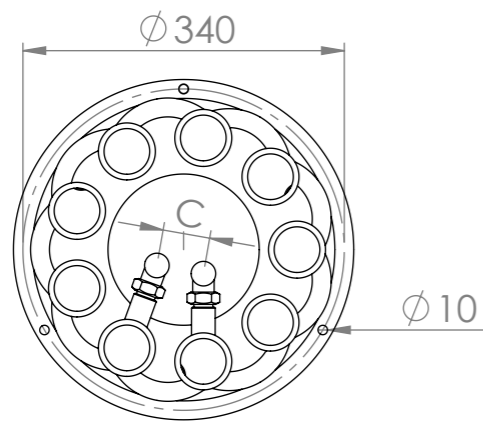

max. working pressure: 8 bar
 max. working temperature: 95°C
 all dimensions are in mm.
 connections 1/2"

Product Code	Width	Height	Depth	Connection Centers	Tube Quantity	Assembly Axis		Weight	Water Capacity	THERMAL POWER		
	W	H	D	C		S	L	kg.	lt.	btu	k/cal	watt
UNQ036019000909	360	1900	360	50	9	340	295	50,5	8,2	12873	2509	2917

UNIQUE

Product Code	Width	Height	Depth	Connection Centers	Tube Quantity	Assembly Axis		Weight	Water Capacity
	W	H	D	C		S	L	kg.	lt.
UNQ036019000909	360	1900	360	50	9	340	295	50,5	8,2