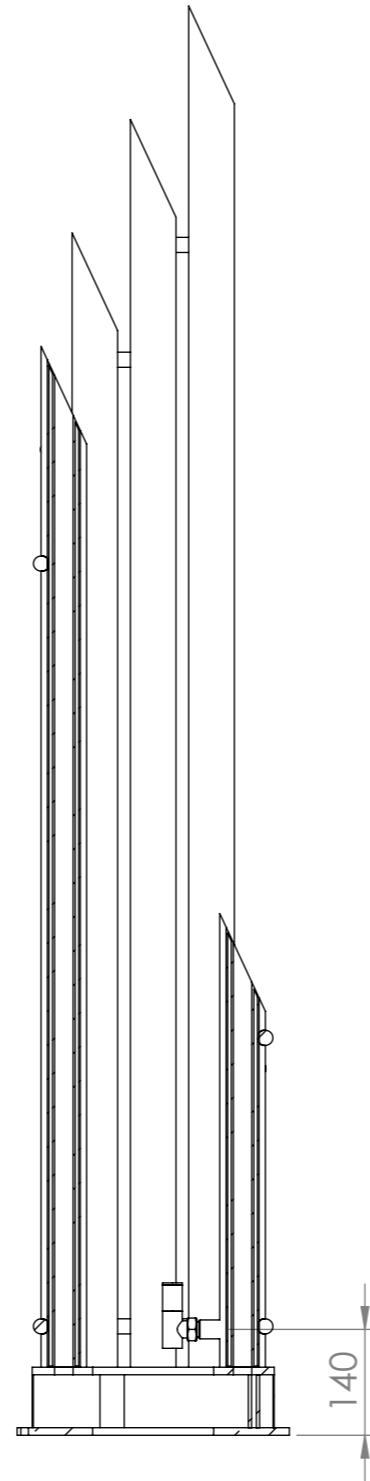

max. working pressure: 8 bar
 max. working temperature: 95°C
 all dimensions are in mm.
 connections 1/2"

Product Code	Width	Height	Depth	Connection Centers	Tube Quantity	Assembly Axis		Weight	Water Capacity	THERMAL POWER		
	W	H	D	C		S	L	kg.	lt.	btu	k/cal	watt
UNQ036019000909	360	1900	360	50	9	340	295	50,5	8,2	12873	2509	2917

UNIQUE

Product Code	Width	Height	Depth	Connection Centers	Tube Quantity	Assembly Axis		Weight	Water Capacity
	W	H	D	C		S	L	kg.	lt.
UNQ036019000909	360	1900	360	50	9	340	295	50,5	8,2