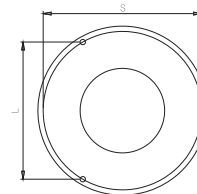

material	finish	electric version	wall installation	warranty
stainless steel	satin polished	not available	floor standing	10 years

max. working pressure: 8 bar
max. working temperature: 95°C
all dimensions are in mm.
connections 1/2"

Product Code	Width	Height	Depth	Connection Centers	Tube Quantity	Assembly Axis		Weight	Water Capacity	THERMAL POWER		
	W	H	D	C		S	L	kg.	lt.	btu	k/cal	watt
UNQ036019000909	360	1900	360	50	9	340	295	50,5	8,2	12873	2509	2917

Vermogen (Watt) berekend op 75/65/20 graden Delta T50
Bij 90/70/20 graden vermenigvuldig het vermogen met 1.26