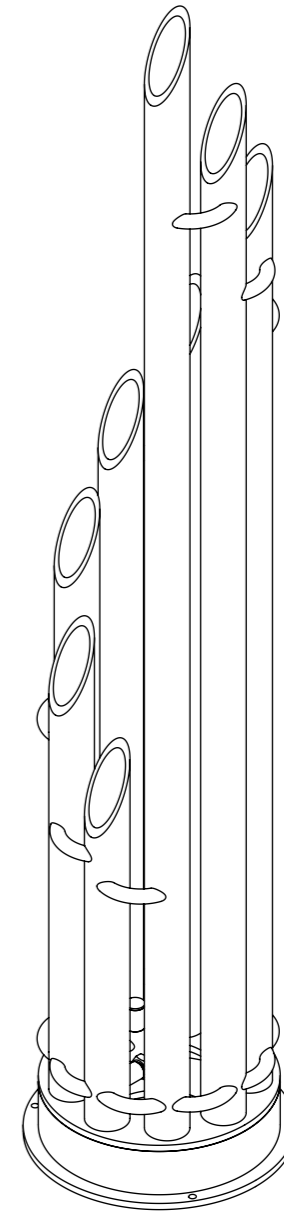

max. working pressure: 8 bar
 max. working temperature: 95°C
 all dimensions are in mm.
 connections 1/2"

Product Code	Width	Height	Depth	Connection Centers	Tube Quantity	Assembly Axis		Weight	Water Capacity	THERMAL POWER		
	W	H	D	C		S	L	kg.	lt.	btu	k/cal	watt
UNQ036019000909	360	1900	360	50	9	340	295	50,5	8,2	12873	2509	2917

UNIQUE

Product Code	Width	Height	Depth	Connection Centers	Tube Quantity	Assembly Axis		Weight	Water Capacity
	W	H	D	C		S	L	kg.	lt.
UNQ036019000909	360	1900	360	50	9	340	295	50,5	8,2