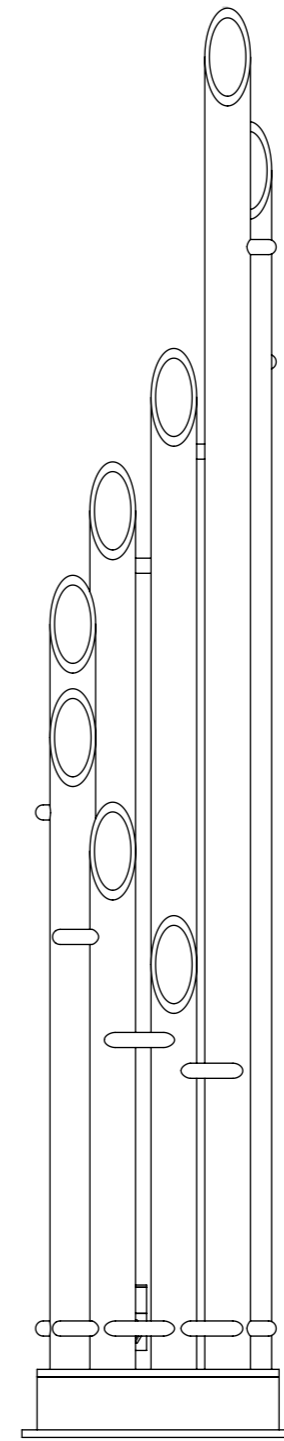

max. working pressure: 8 bar
 max. working temperature: 95°C
 all dimensions are in mm.
 connections 1/2"

Product Code	Width	Height	Depth	Connection Centers	Tube Quantity	Assembly Axis		Weight	Water Capacity	THERMAL POWER		
	W	H	D	C		S	L	kg.	lt.	btu	k/cal	watt
UNQ036019000909	360	1900	360	50	9	340	295	50,5	8,2	12873	2509	2917

UNIQUE

Product Code	Width	Height	Depth	Connection Centers	Tube Quantity	Assembly Axis		Weight	Water Capacity
	W	H	D	C		S	L	kg.	lt.
UNQ036019000909	360	1900	360	50	9	340	295	50,5	8,2