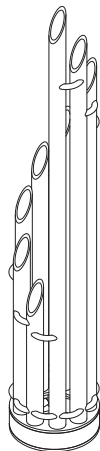

material	finish	electric version	wall installation	warranty
stainless steel	satin polished	not available	floor standing	10 years

max. working pressure: 8 bar
max. working temperature: 95°C
all dimensions are in mm.
connections 1/2"

Product Code	Width	Height	Depth	Connection Centers	Tube Quantity	Assembly Axis		Weight	Water Capacity	THERMAL POWER		
	W	H	D	C		S	L	kg.	lt.	btu	k/cal	watt
UNQ036019000909	360	1900	360	50	9	340	295	50,5	8,2	12873	2509	2917

Vermogen (Watt) berekend op 75/65/20 graden Delta T50
Bij 90/70/20 graden vermenigvuldig het vermogen met 1.26