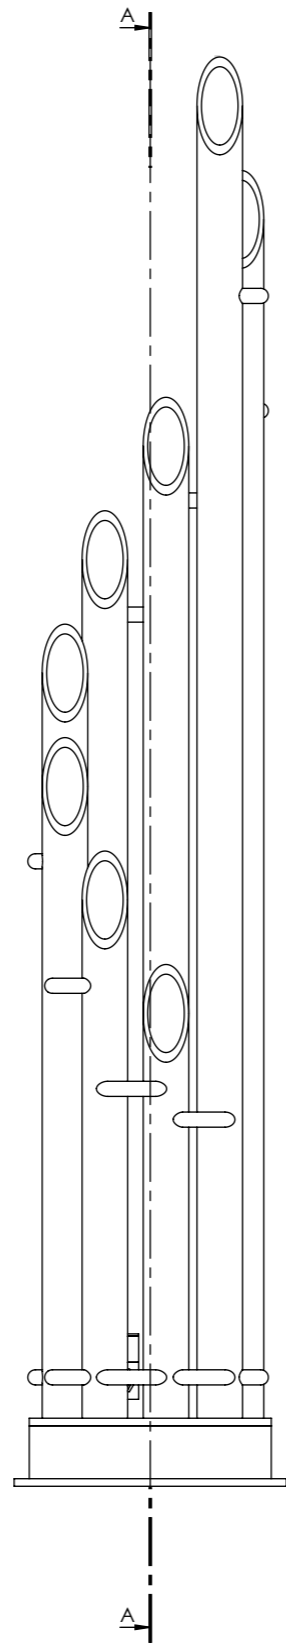

max. working pressure: 8 bar
 max. working temperature: 95°C
 all dimensions are in mm.
 connections 1/2"

Product Code	Width	Height	Depth	Connection Centers	Tube Quantity	Assembly Axis		Weight	Water Capacity	THERMAL POWER		
	W	H	D	C		S	L	kg.	lt.	btu	k/cal	watt
UNQ036019000909	360	1900	360	50	9	340	295	50,5	8,2	12873	2509	2917

UNIQUE

Product Code	Width	Height	Depth	Connection Centers	Tube Quantity	Assembly Axis		Weight	Water Capacity
	W	H	D	C		S	L	kg.	lt.
UNQ036019000909	360	1900	360	50	9	340	295	50,5	8,2