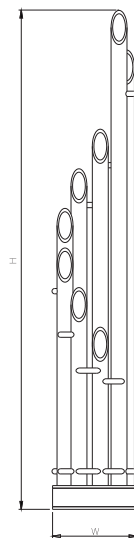

material	finish	electric version	wall installation	warranty
stainless steel	satin polished	not available	floor standing	10 years

max. working pressure: 8 bar
max. working temperature: 95°C
all dimensions are in mm.
connections 1/2"

Product Code	Width	Height	Depth	Connection Centers	Tube Quantity	Assembly Axis		Weight	Water Capacity	THERMAL POWER		
	W	H	D	C		S	L	kg.	lt.	btu	k/cal	watt
UNQ036019000909	360	1900	360	50	9	340	295	50,5	8,2	12873	2509	2917

Vermogen (Watt) berekend op 75/65/20 graden Delta T50
Bij 90/70/20 graden vermenigvuldig het vermogen met 1.26